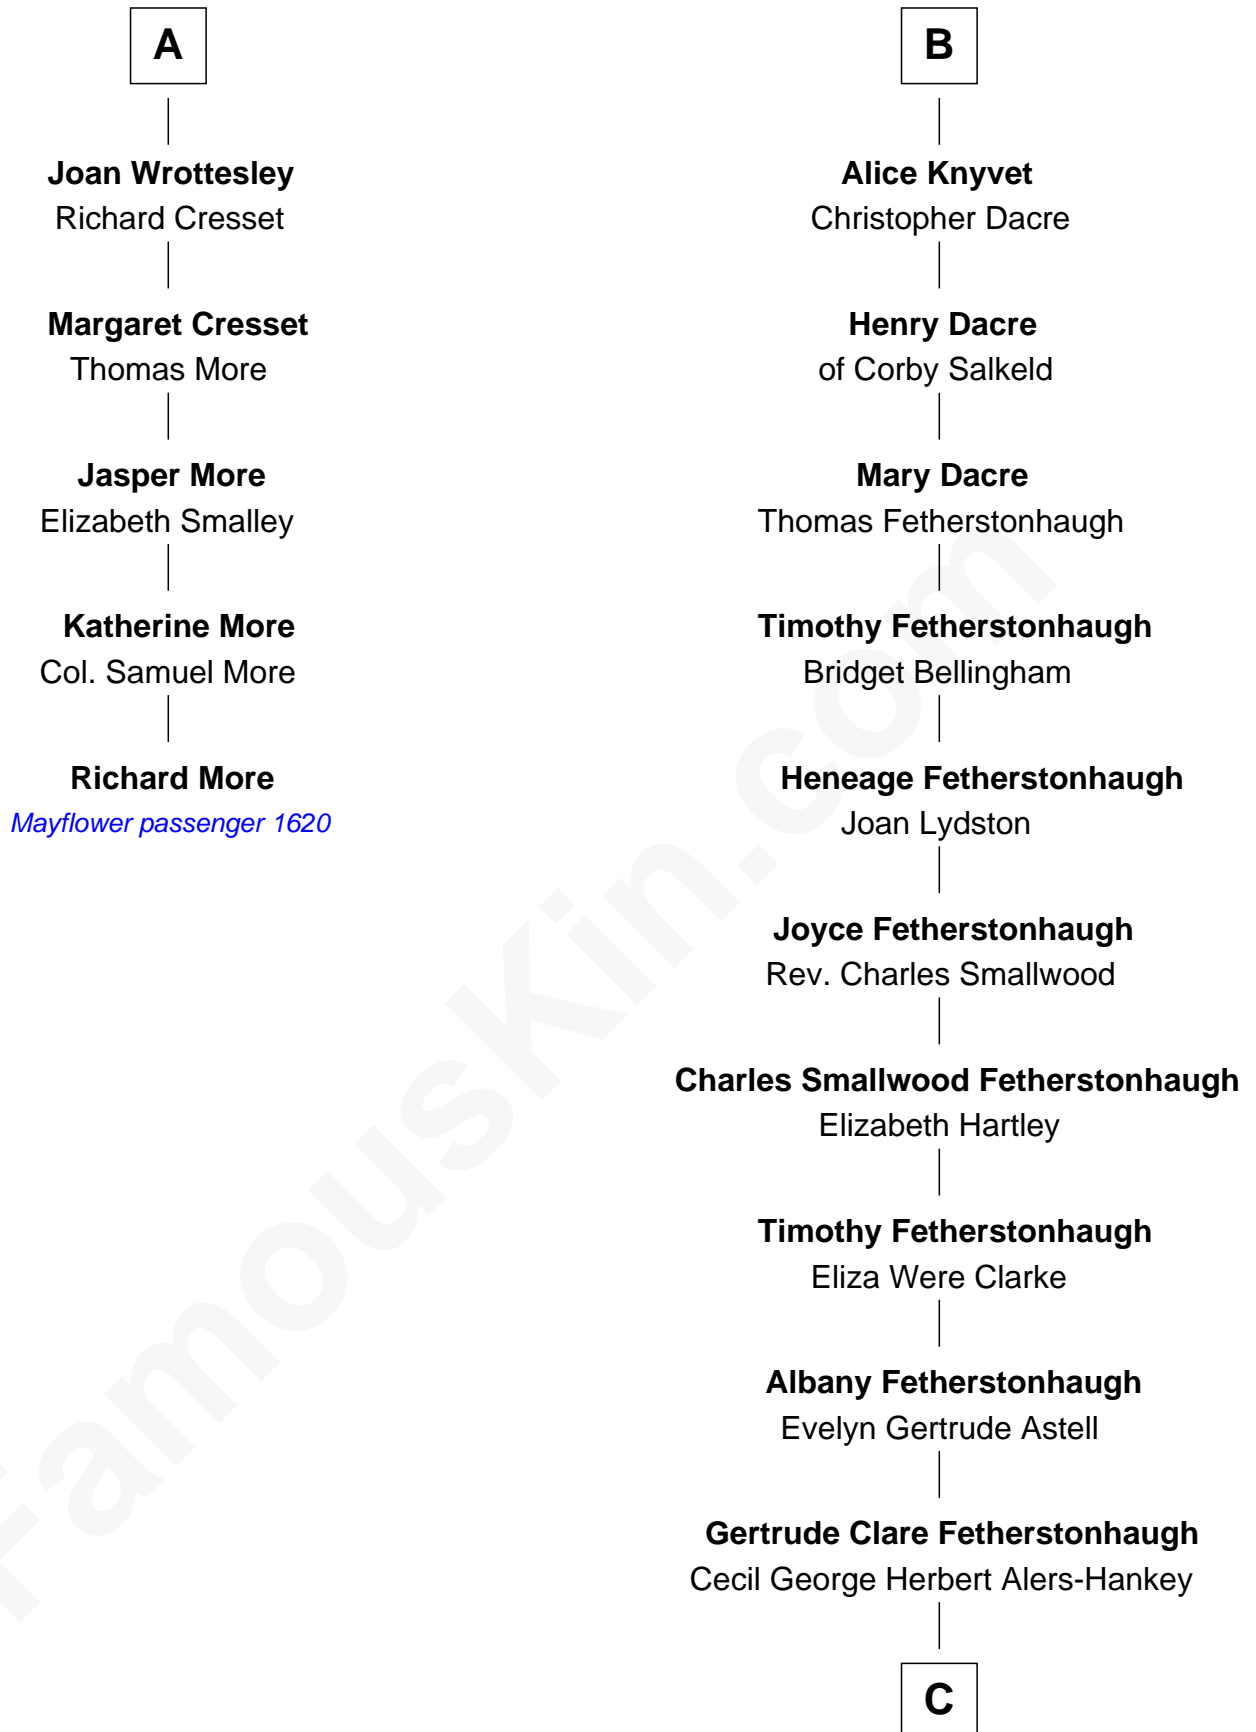

MAYFLOWER

FamousKin.com Relationship Chart of

Richard More

(c1614 - c1696) Mayflower passenger 1620

11th cousin 8 times removed of

Tilda Swinton

Movie Actress

Edward III, King of England

Philippa of Hainault

C

Mariora Beatrice Evelyn Rochfort Alers-Hankey

Alan Henry Campbell Swinton

Sir John Swinton

Judith Balfour Killen

Tilda Swinton

Movie Actress