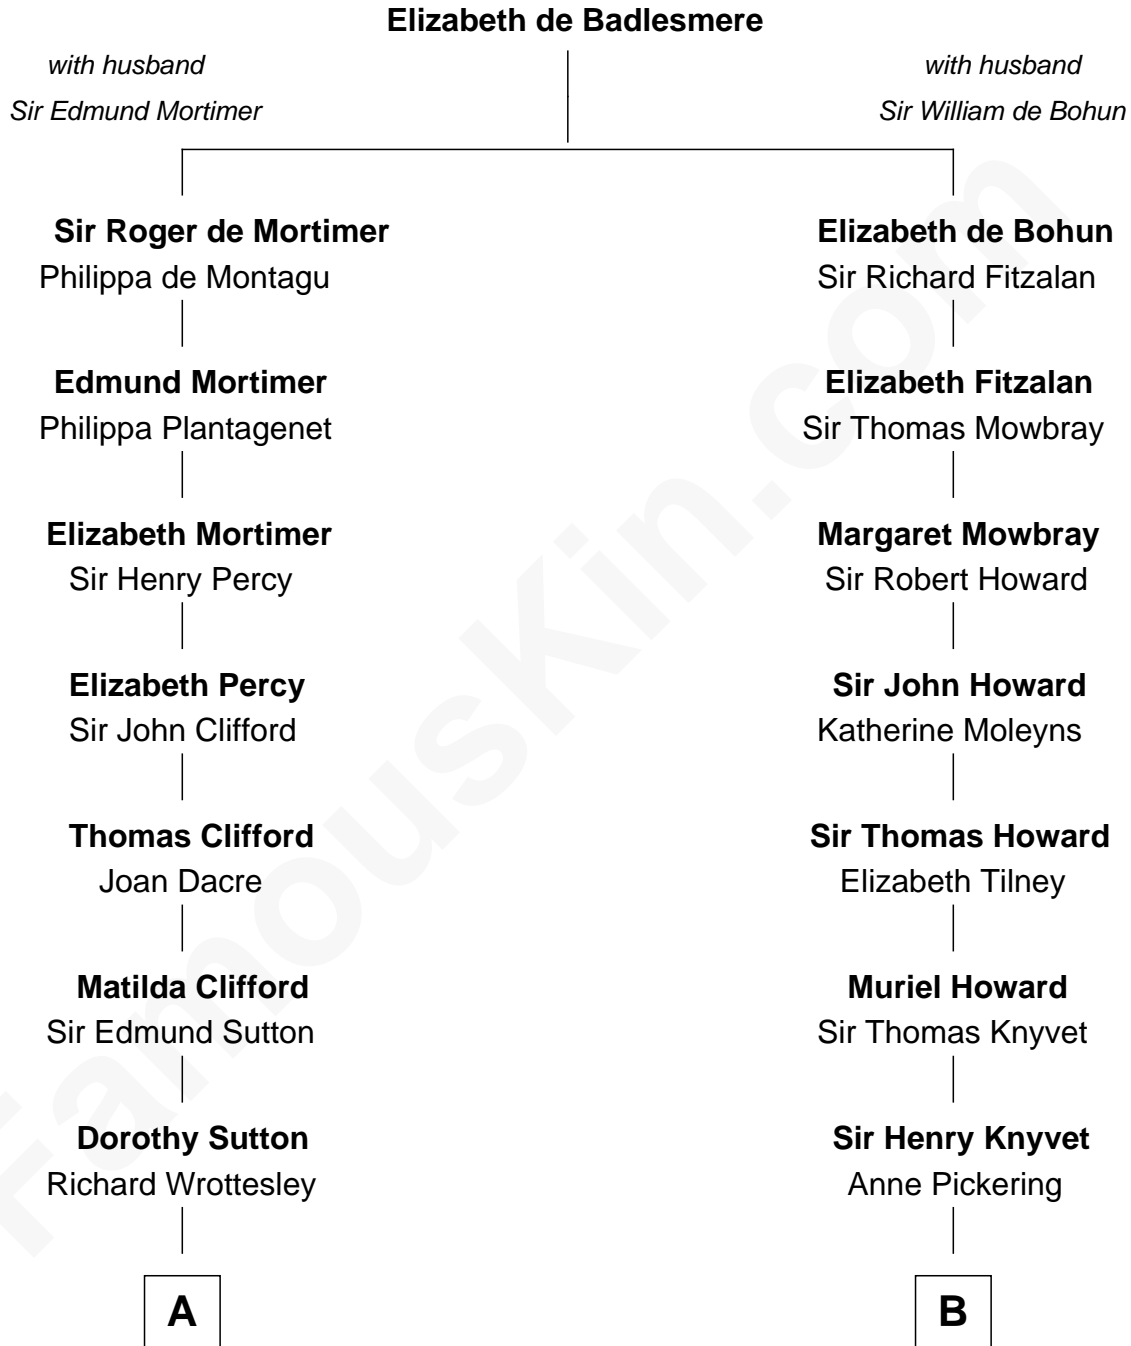

MAYFLOWER

FamousKin.com Relationship Chart of

Richard More

(c1614 - c1696) Mayflower passenger 1620

11th cousin 8 times removed of

Tilda Swinton

Movie Actress

C

Mariora Beatrice Evelyn Rochfort Alers-Hankey

Alan Henry Campbell Swinton

Sir John Swinton

Judith Balfour Killen

Tilda Swinton

Movie Actress

FamousKin.com