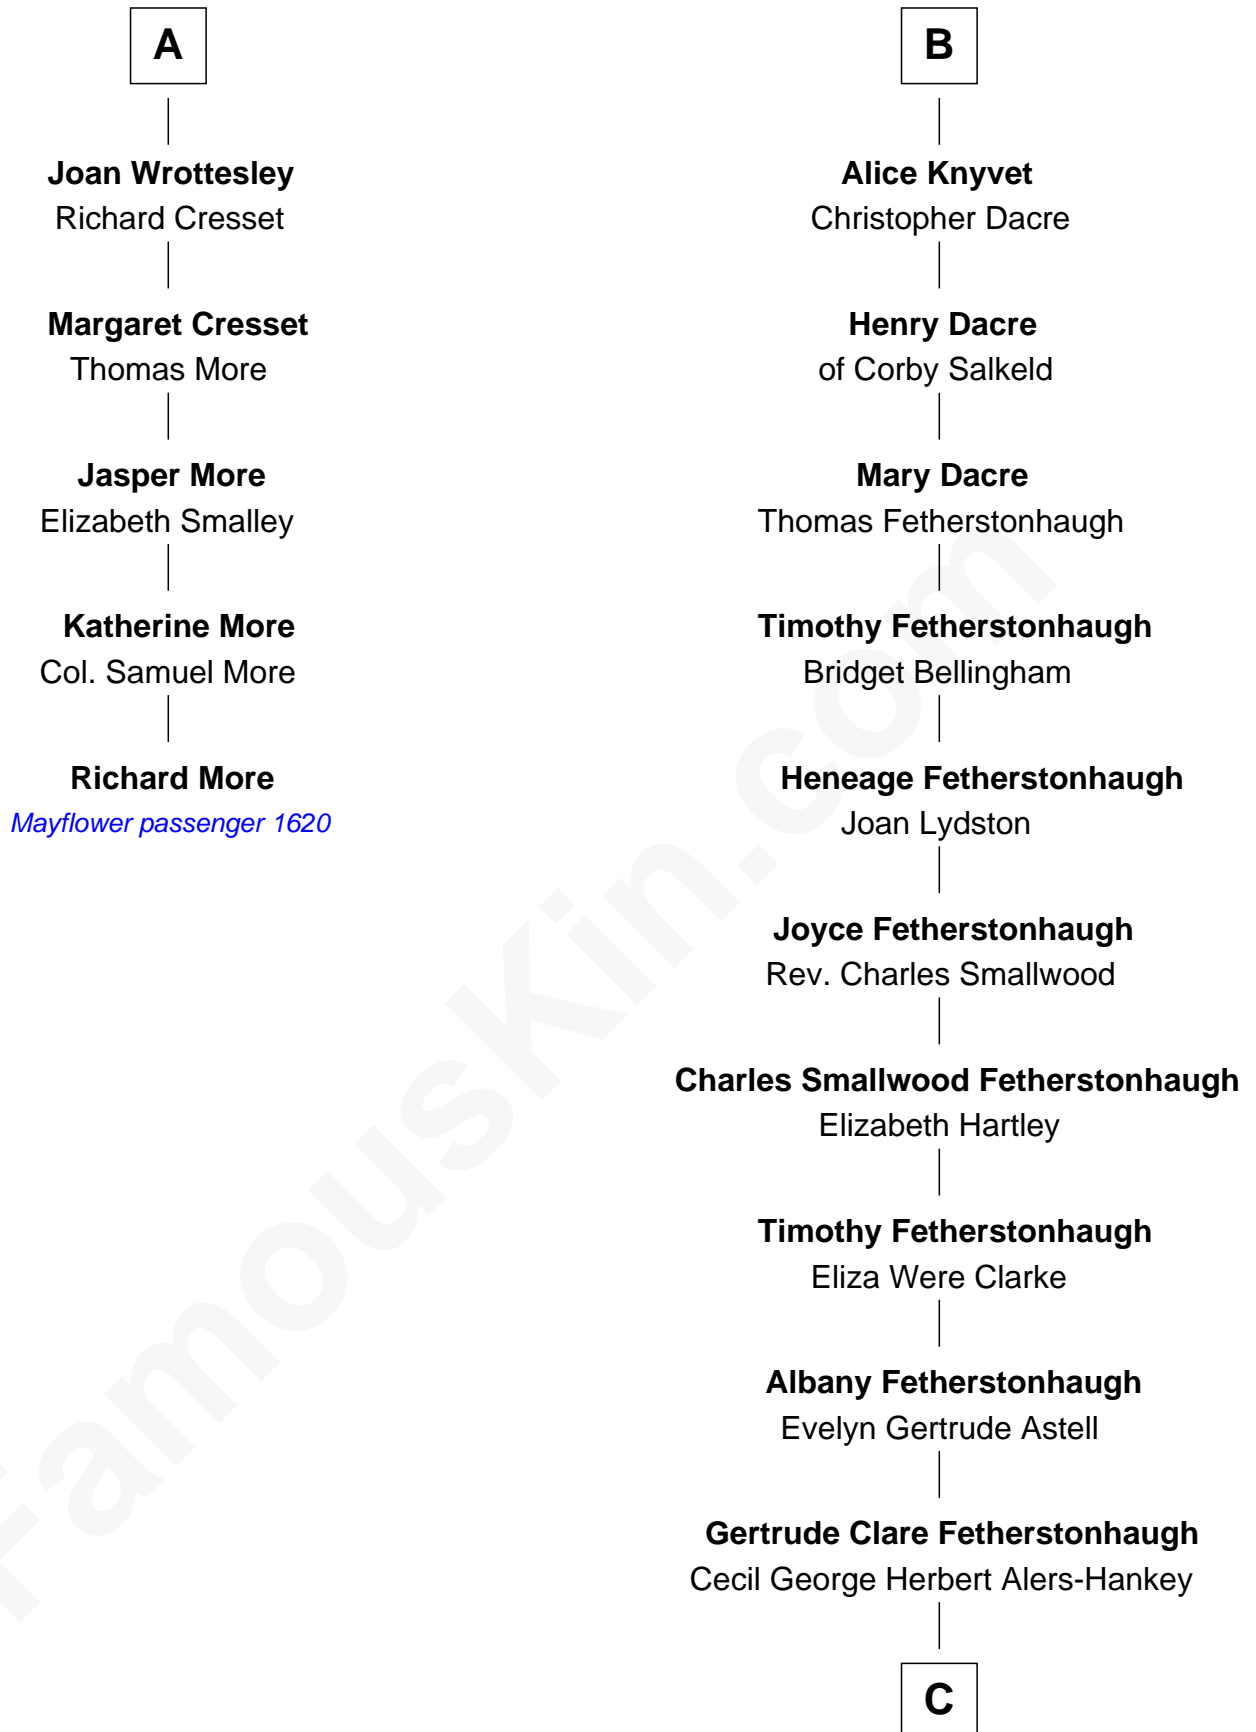

MAYFLOWER

FamousKin.com Relationship Chart of

Richard More

(c1614 - c1696) Mayflower passenger 1620

11th cousin 8 times removed of

Tilda Swinton

Movie Actress

C

Mariora Beatrice Evelyn Rochfort Alers-Hankey

Alan Henry Campbell Swinton

Sir John Swinton

Judith Balfour Killen

Tilda Swinton

Movie Actress

FamousKin.com