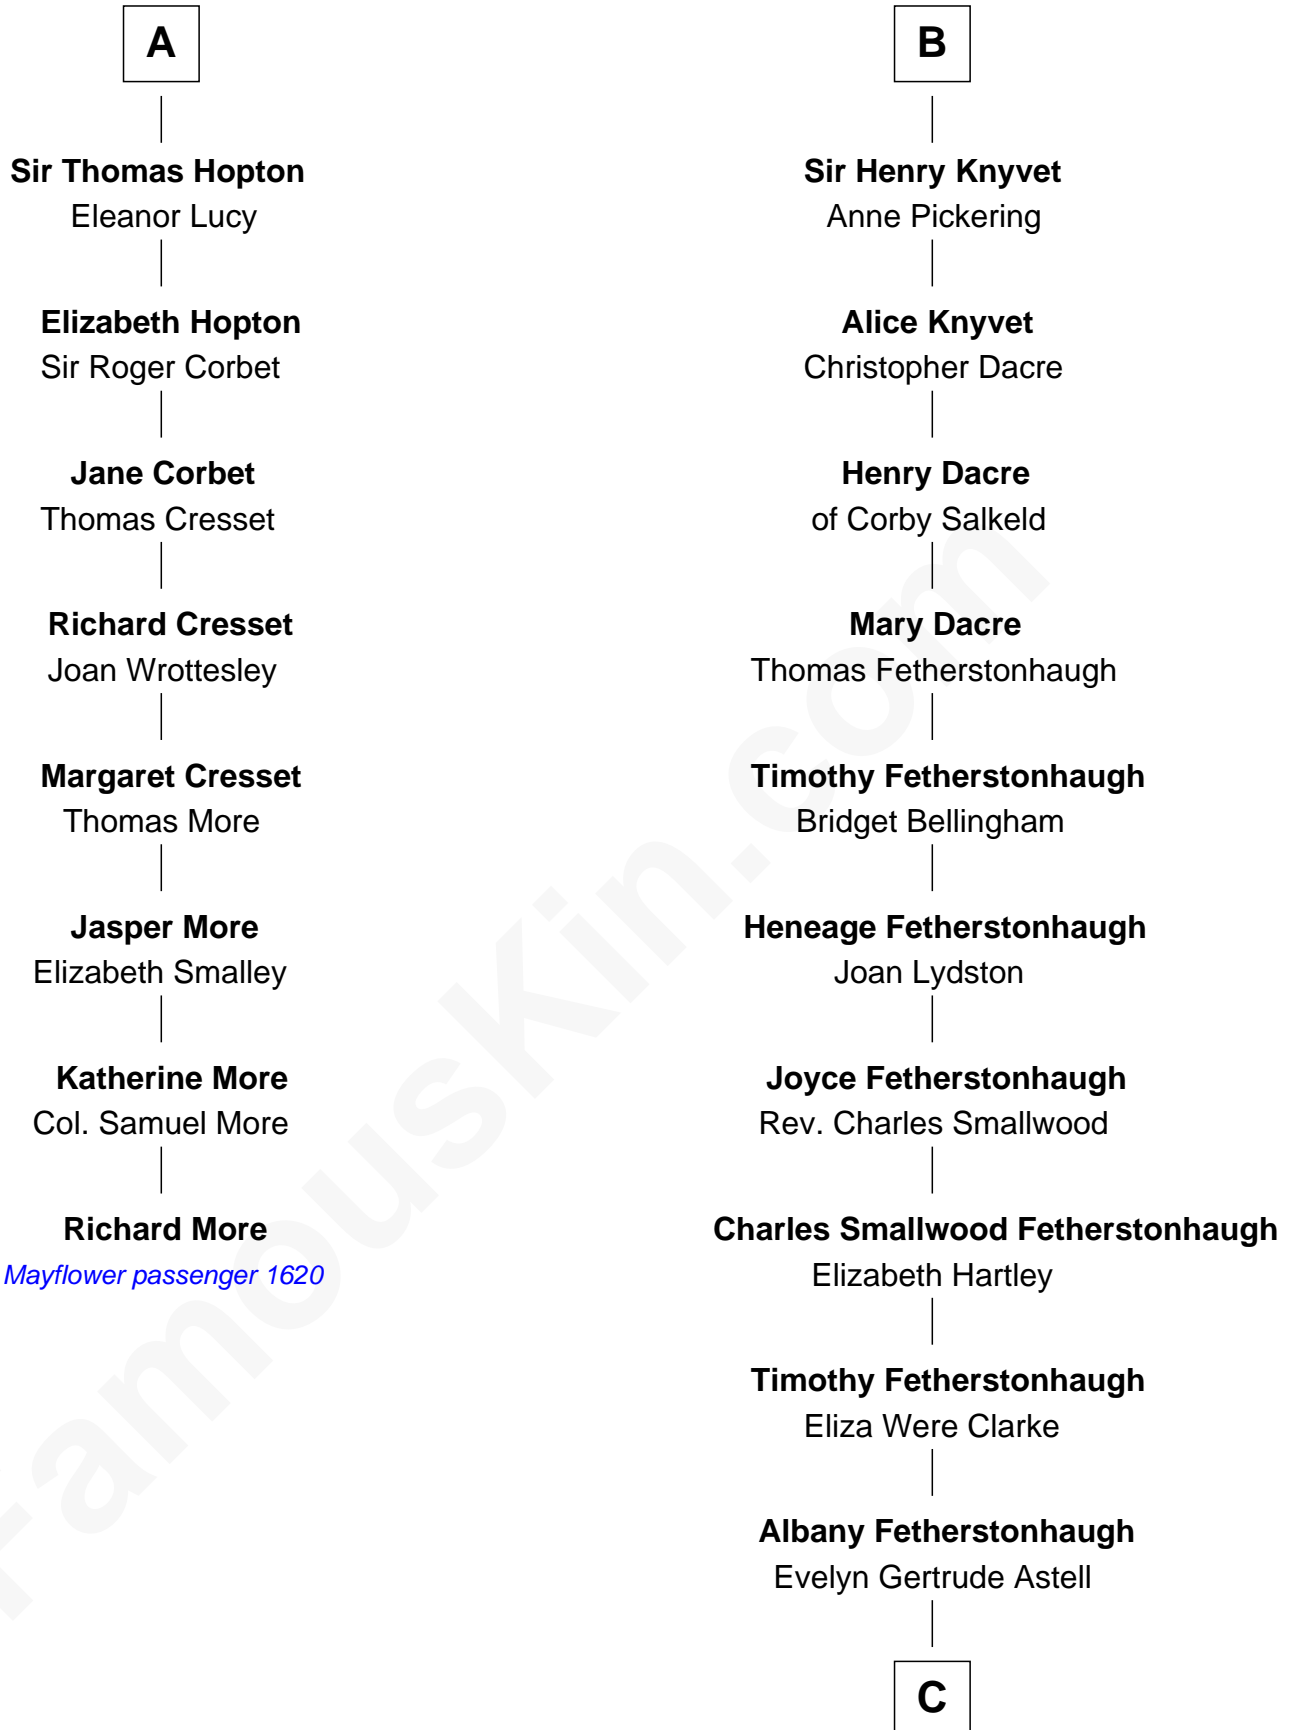

MAYFLOWER

FamousKin.com Relationship Chart of

Richard More

(c1614 - c1696) Mayflower passenger 1620

14th cousin 6 times removed of

Tilda Swinton

Movie Actress

Humphrey de Bohun

Sir William de Bohun

Elizabeth de Badlesmere

Elizabeth de Bohun

Sir Richard Fitzalan

Elizabeth Fitzalan

Sir Thomas Mowbray

Margaret Mowbray

Sir Robert Howard

Sir John Howard

Katherine Moleyns

Sir Thomas Howard

Elizabeth Tilney

Muriel Howard

Sir Thomas Knyvet

B

C

Gertrude Clare Fetherstonhaugh

Cecil George Herbert Alers-Hankey

Mariora Beatrice Evelyn Rochfort Alers-Hankey

Alan Henry Campbell Swinton

Sir John Swinton

Judith Balfour Killen

Tilda Swinton

Movie Actress