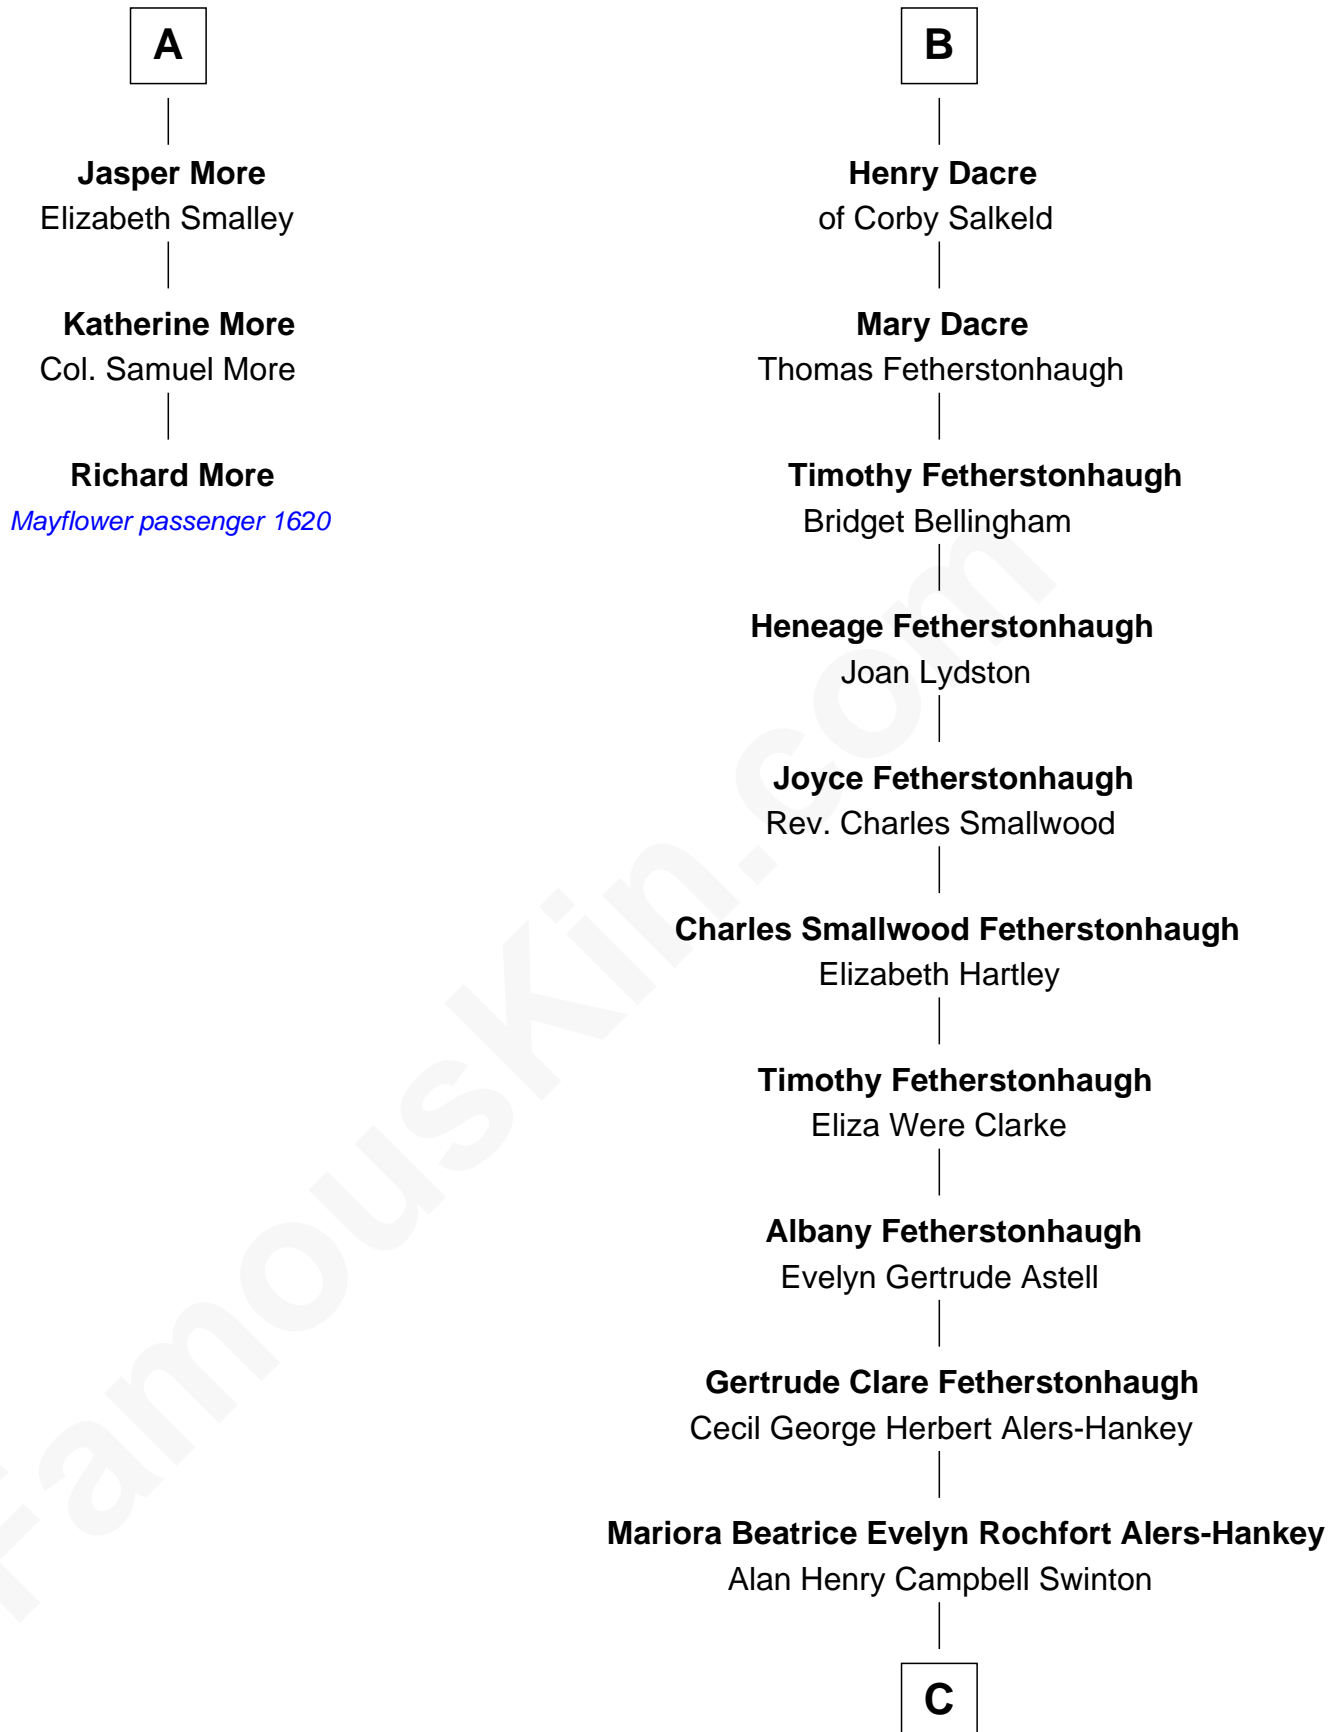

MAYFLOWER

FamousKin.com Relationship Chart of

Richard More

(c1614 - c1696) Mayflower passenger 1620

9th cousin 9 times removed of

Tilda Swinton

Movie Actress

John de Mowbray
Elizabeth de Segrave

C

Sir John Swinton
Judith Balfour Killen

Tilda Swinton
Movie Actress

FamousKin.com