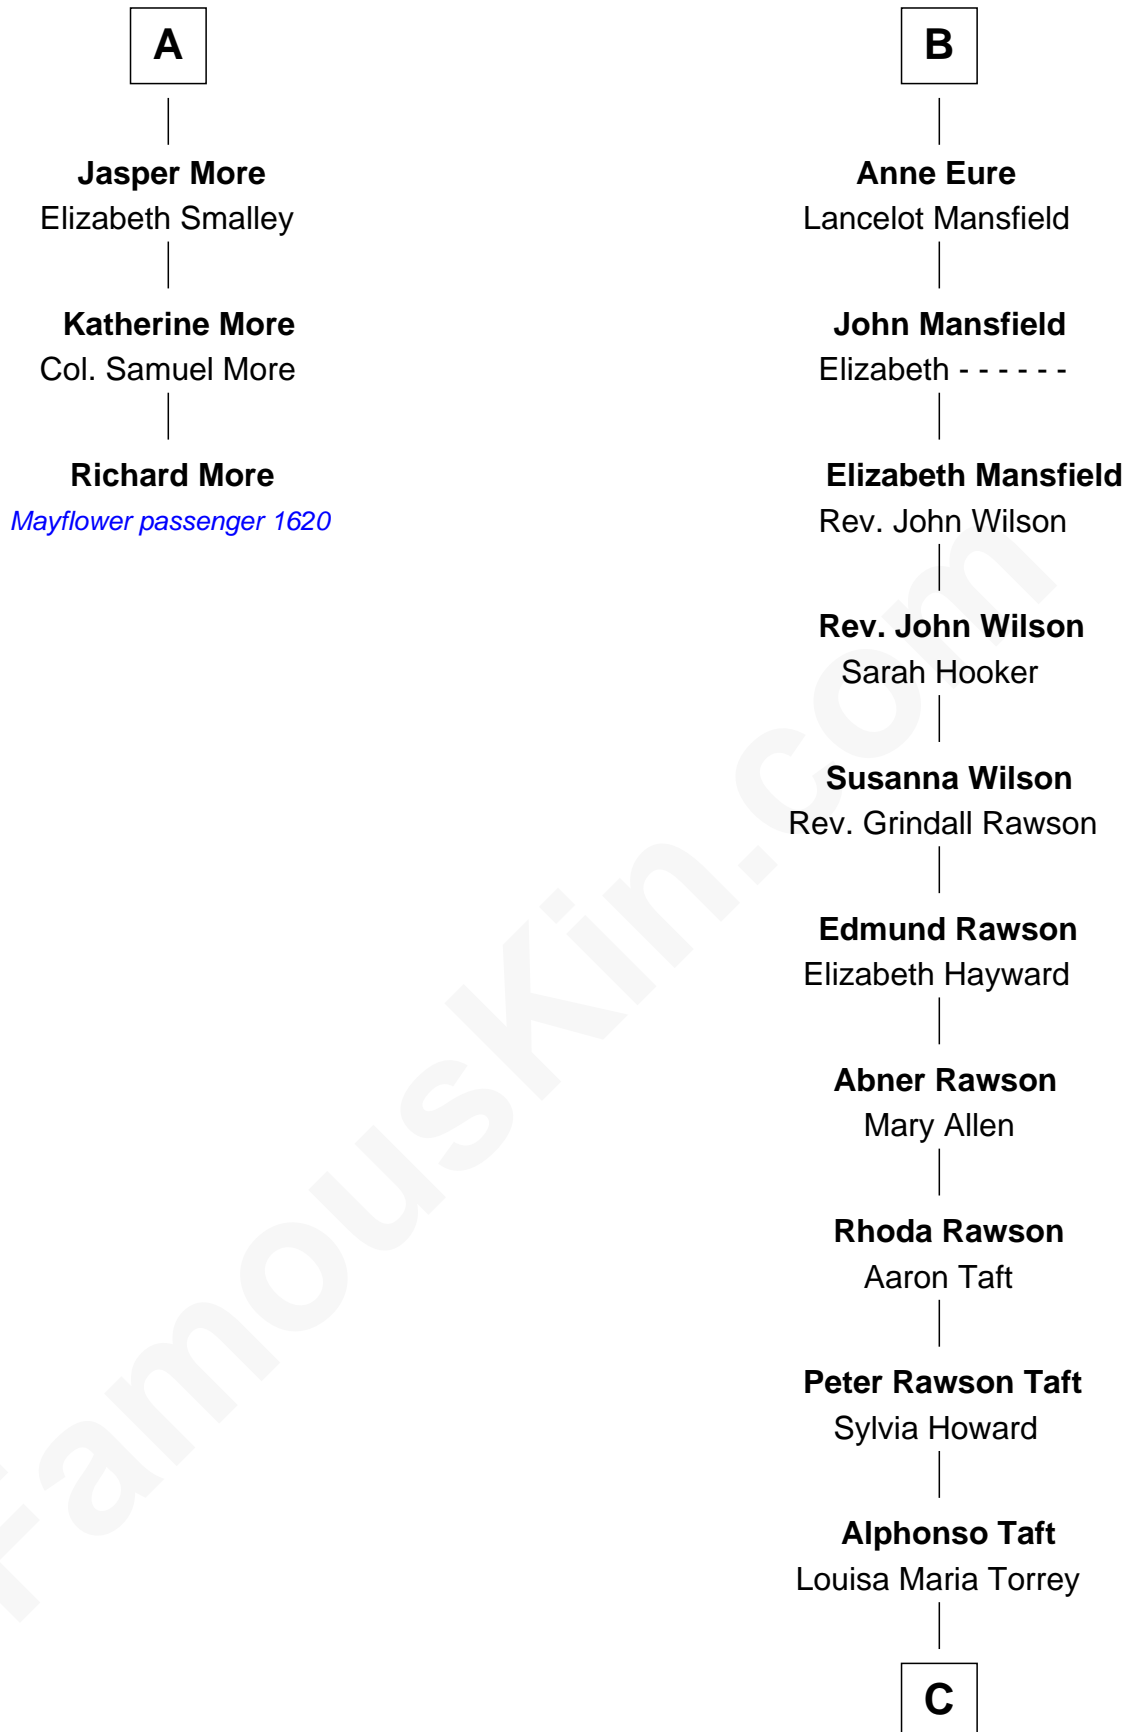

MAYFLOWER

FamousKin.com Relationship Chart of **Richard More**

(c1614 - c1696) Mayflower passenger 1620

9th cousin 11 times removed of

Bob Taft

67th Governor of Ohio

Sir Philip le Despencer

Elizabeth - - - - -

Alice le Despenser

Sir John Sutton

Sir John Sutton

Constance Blount

Sir John Sutton

Elizabeth Berkeley

Sir Edmund Sutton

Matilda Clifford

Muriel Hastings

Sir William Eure

Elizabeth Willoughby

Sir Ralph Eure

Margery Bowes

B

C

William Howard Taft

Helen Louise Herron

Robert Alphonso Taft

Martha Wheaton Bowers

Robert Alphonso Taft

Blanca Duncan Noël

Bob Taft

67th Governor of Ohio

FamousKin.com