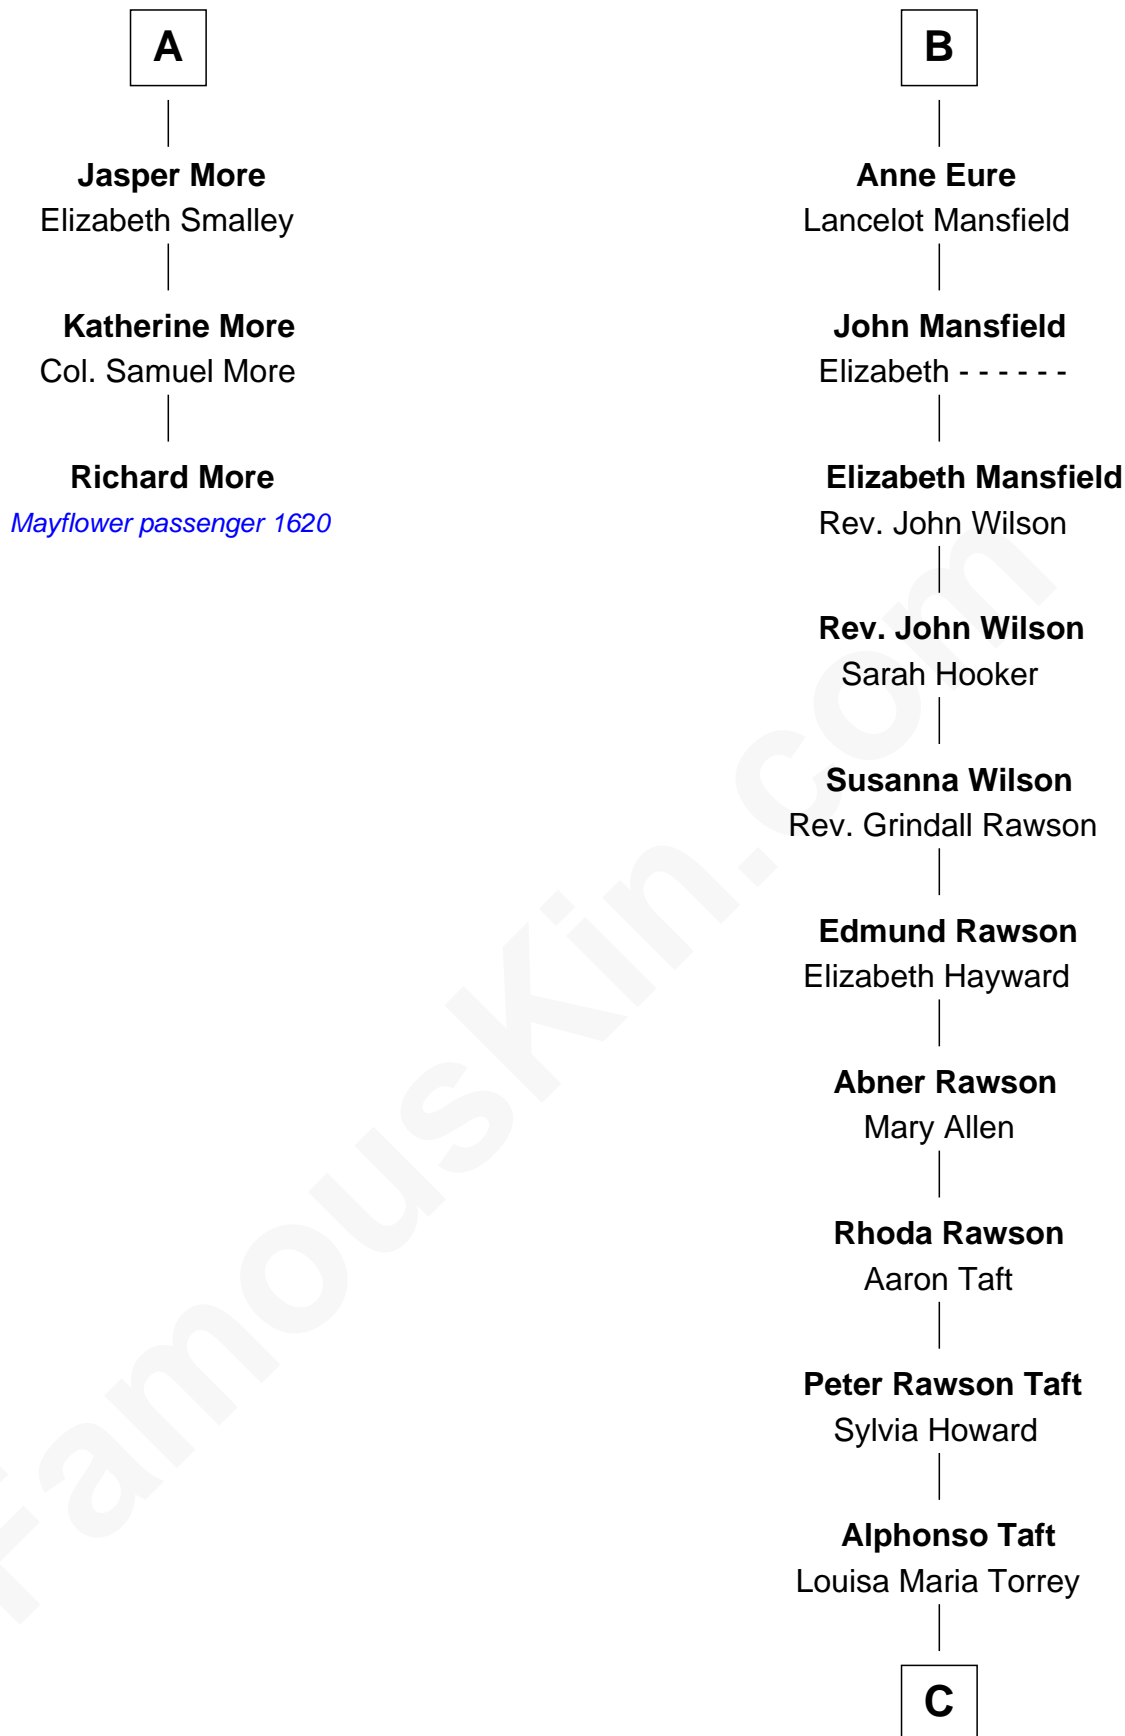

MAYFLOWER

FamousKin.com Relationship Chart of

Richard More

(c1614 - c1696) Mayflower passenger 1620

9th cousin 11 times removed of

Bob Taft

67th Governor of Ohio

John de Mowbray
Elizabeth de Segrave

C

William Howard Taft

Helen Louise Herron

Robert Alphonso Taft

Martha Wheaton Bowers

Robert Alphonso Taft

Blanca Duncan Noël

Bob Taft

67th Governor of Ohio

FamousKin.com