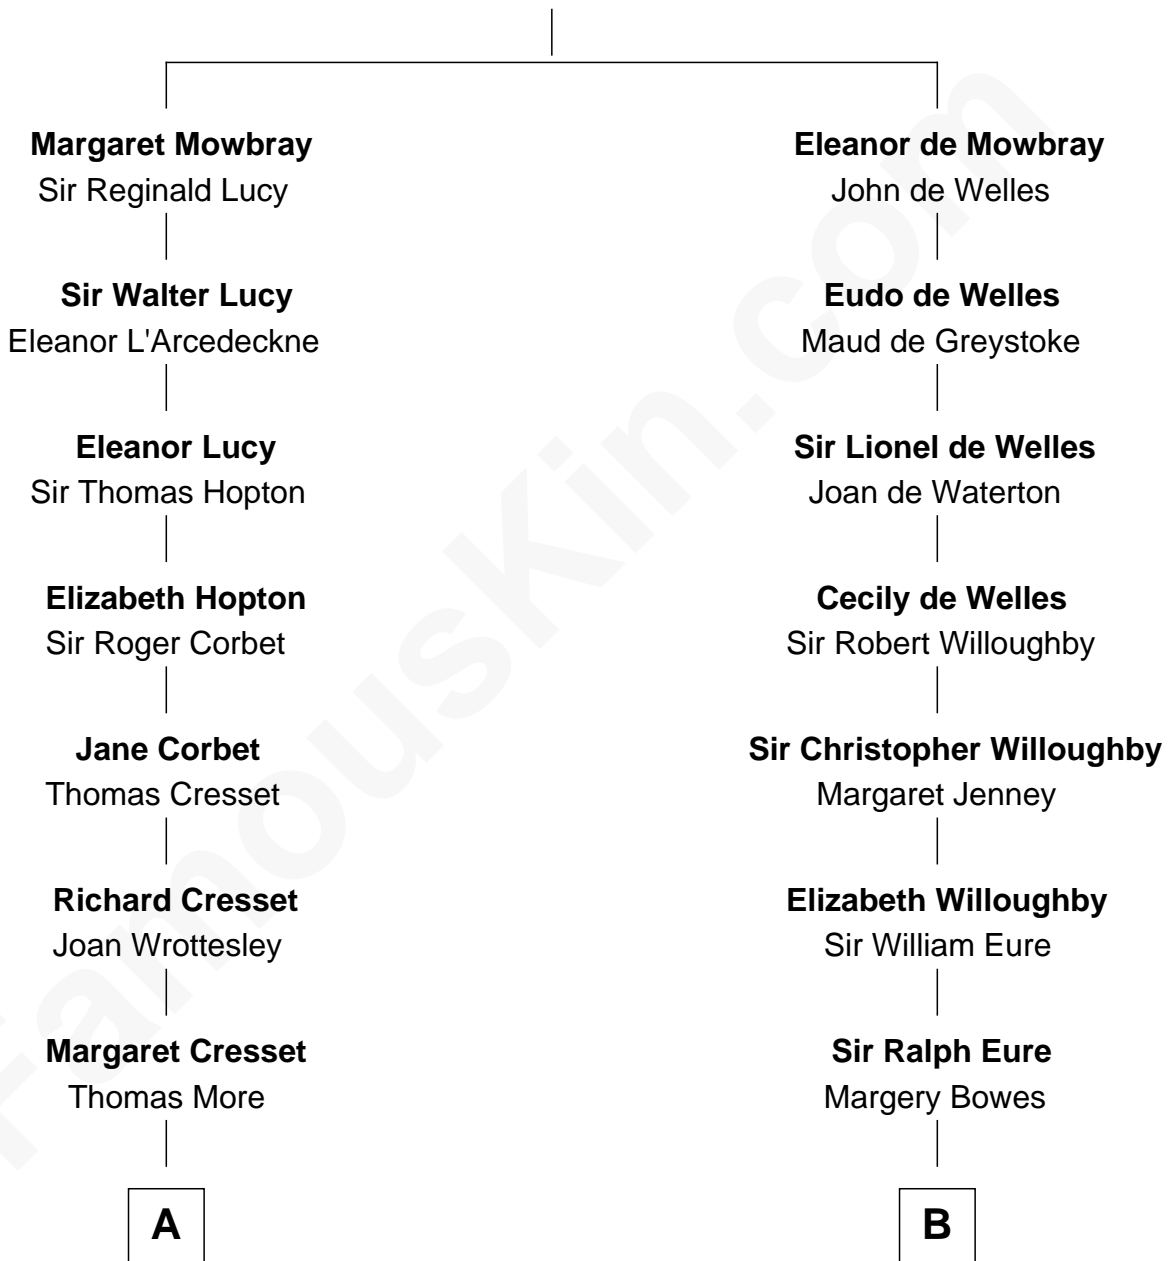

MAYFLOWER

FamousKin.com Relationship Chart of

Richard More

(c1614 - c1696) Mayflower passenger 1620

9th cousin 11 times removed of

Bob Taft

67th Governor of Ohio

John de Mowbray
Elizabeth de Segrave

C

William Howard Taft

Helen Louise Herron

Robert Alphonso Taft

Martha Wheaton Bowers

Robert Alphonso Taft

Blanca Duncan Noël

Bob Taft

67th Governor of Ohio

FamousKin.com