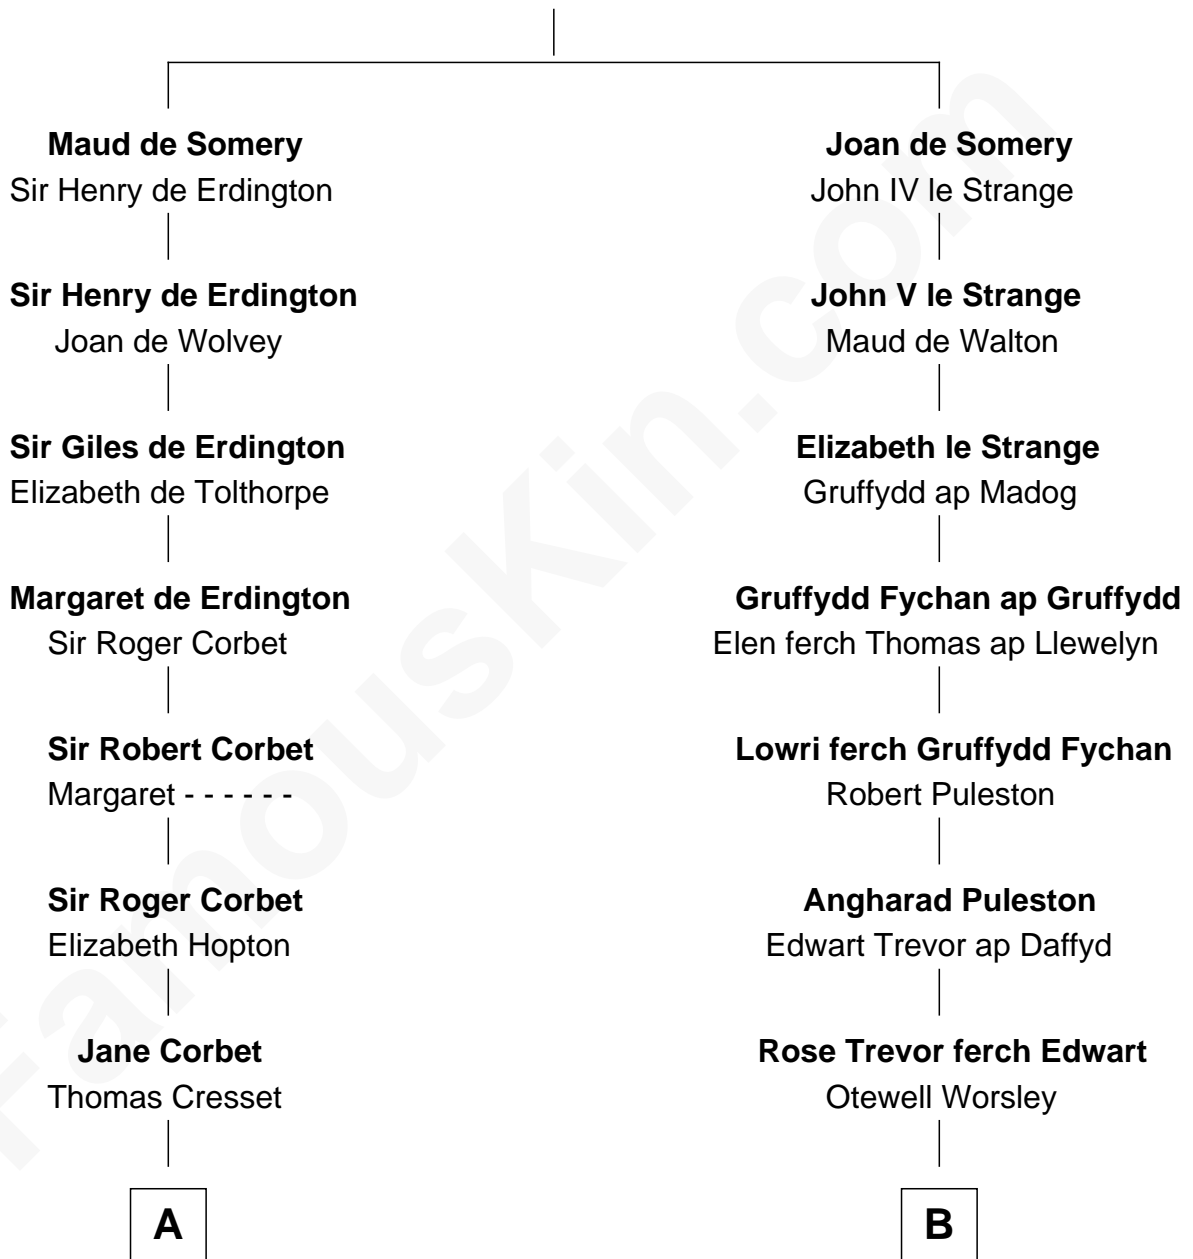

Sir Roger de Somery

Nichole d'Aubenev