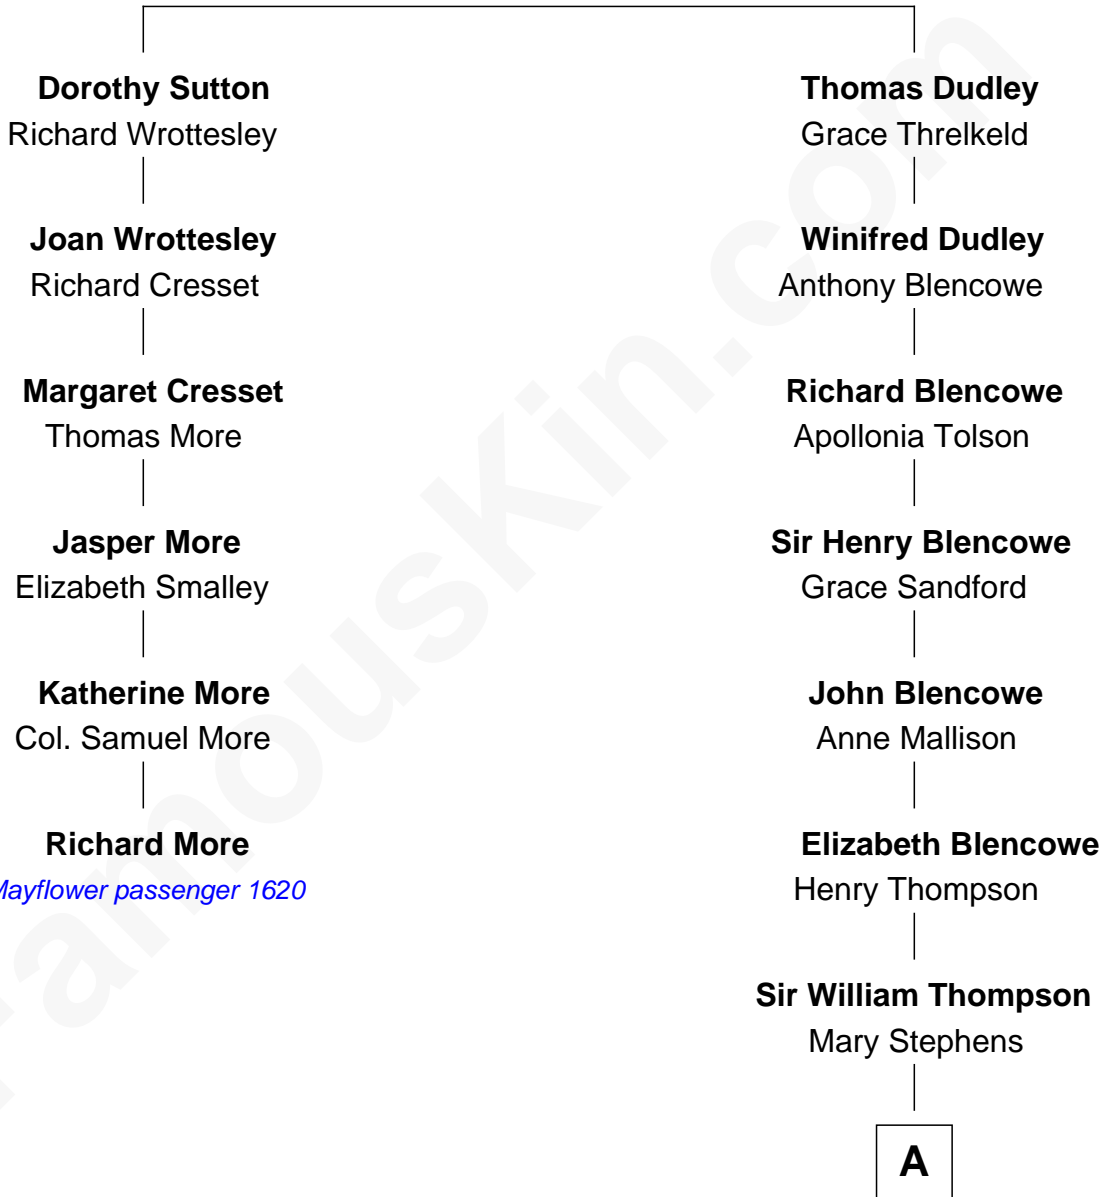

MAYFLOWER

FamousKin.com Relationship Chart of

Richard More

(c1614 - c1696) *Mayflower passenger 1620*

5th cousin 7 times removed of

Fitzhugh Lee

40th Governor of Virginia

Sir Edmund Sutton

Matilda Clifford

A

|
Stephens Thompson

Dorothea Tanton

|
Ann Thompson

George Mason

|
George Mason

Anne Eilbeck

|
Gen. John Mason

Anne Maria Murray

|
Anna Maria Mason

Sydney Smith Lee

|
Fitzhugh Lee

40th Governor of Virginia

FamousKin.com