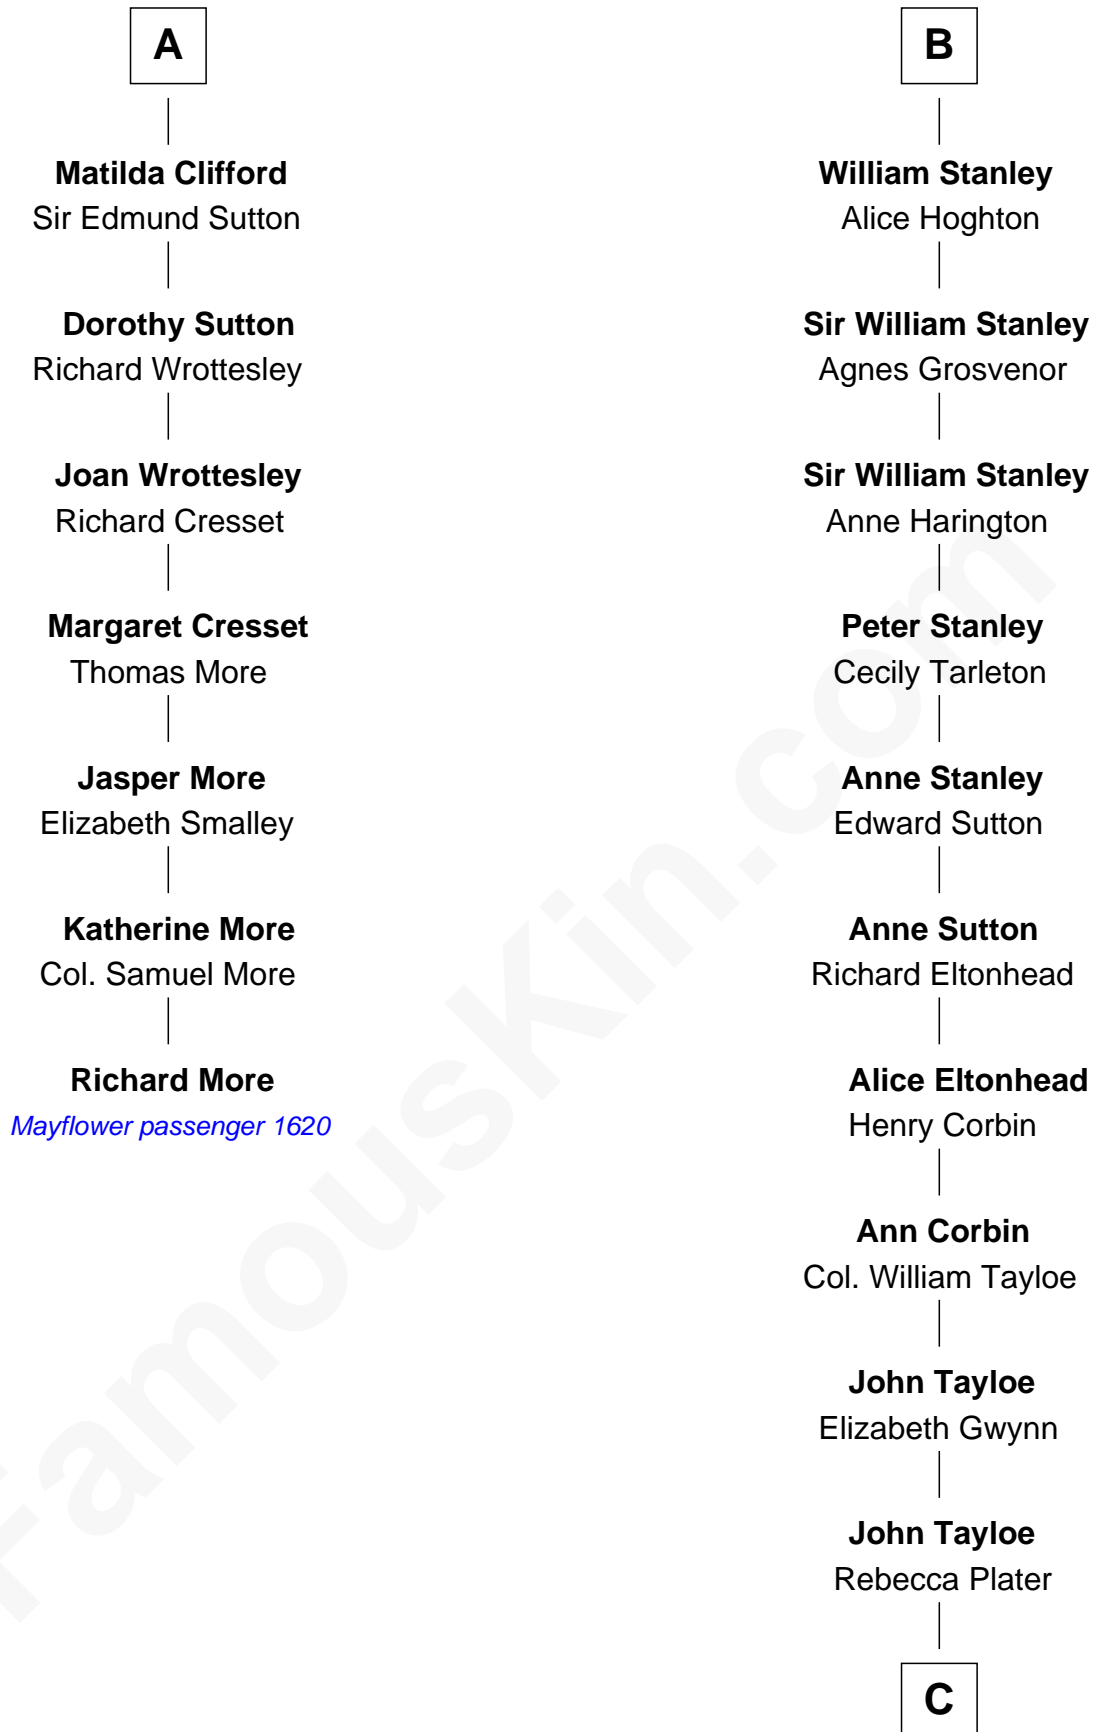

**MAYFLOWER**

# FamousKin.com Relationship Chart of

**Richard More**

(c1614 - c1696) *Mayflower passenger 1620*

13th cousin 5 times removed of

**Edward Lloyd V**

*13th Governor of Maryland*

**Alan la Zouche**

Ellen de Quincy

**C**

**Elizabeth Tayloe**  
Col. Edward Lloyd

**Edward Lloyd V**  
*13th Governor of Maryland*

FamousKin.com