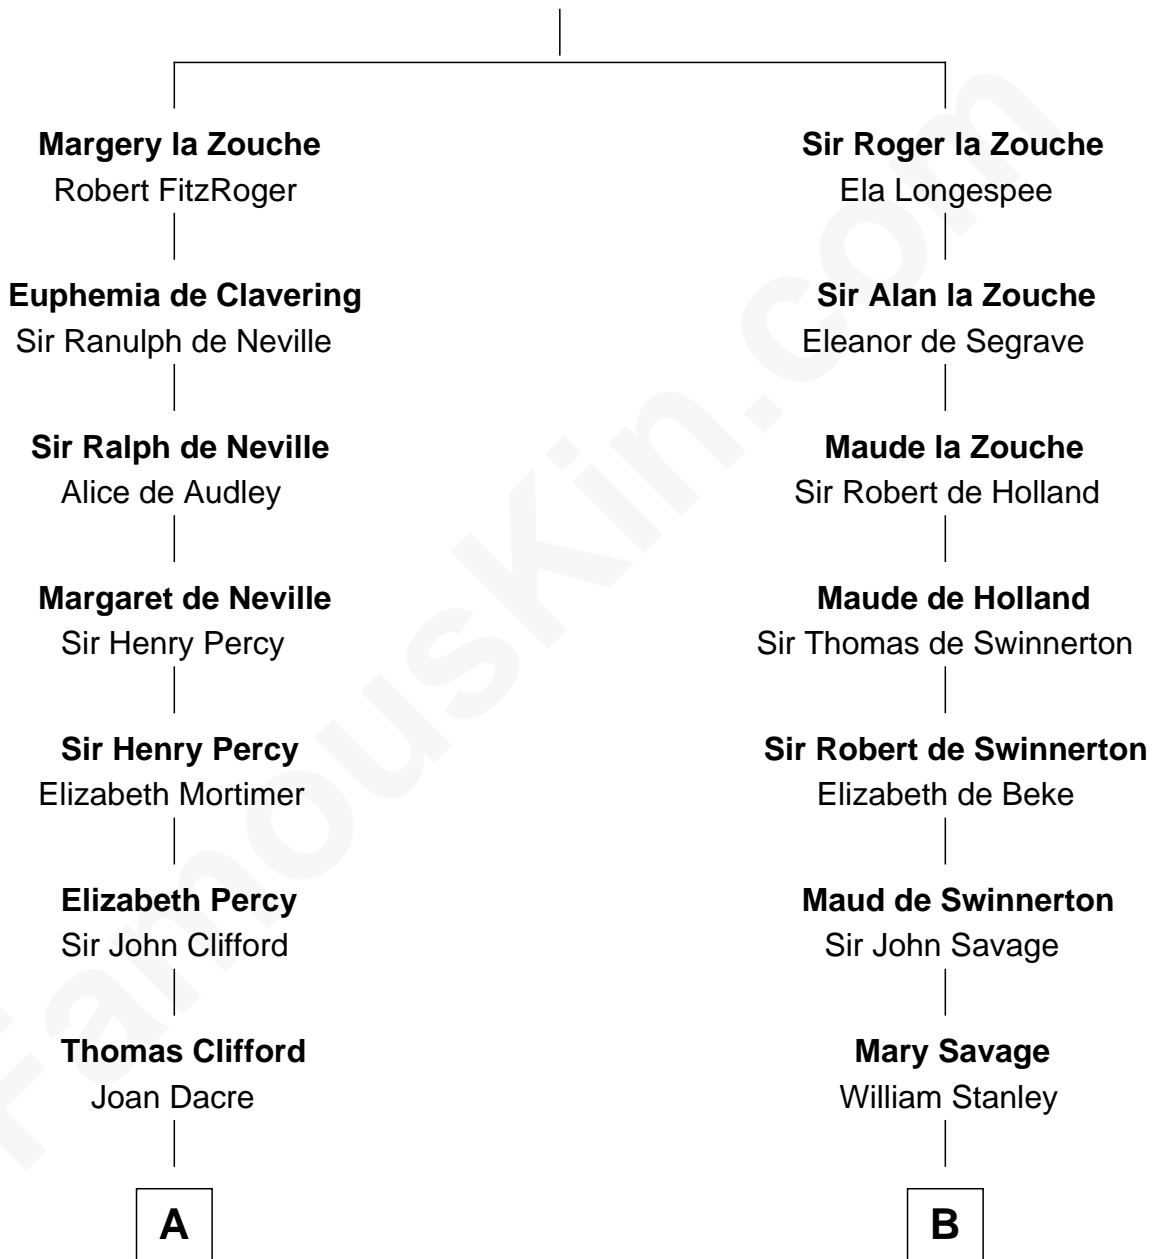

**MAYFLOWER**

# FamousKin.com Relationship Chart of

**Richard More**

(c1614 - c1696) *Mayflower passenger 1620*

13th cousin 5 times removed of

**Edward Lloyd V**

*13th Governor of Maryland*

**Alan la Zouche**

Ellen de Quincy

**C**

**Elizabeth Tayloe**  
Col. Edward Lloyd

**Edward Lloyd V**  
*13th Governor of Maryland*

FamousKin.com