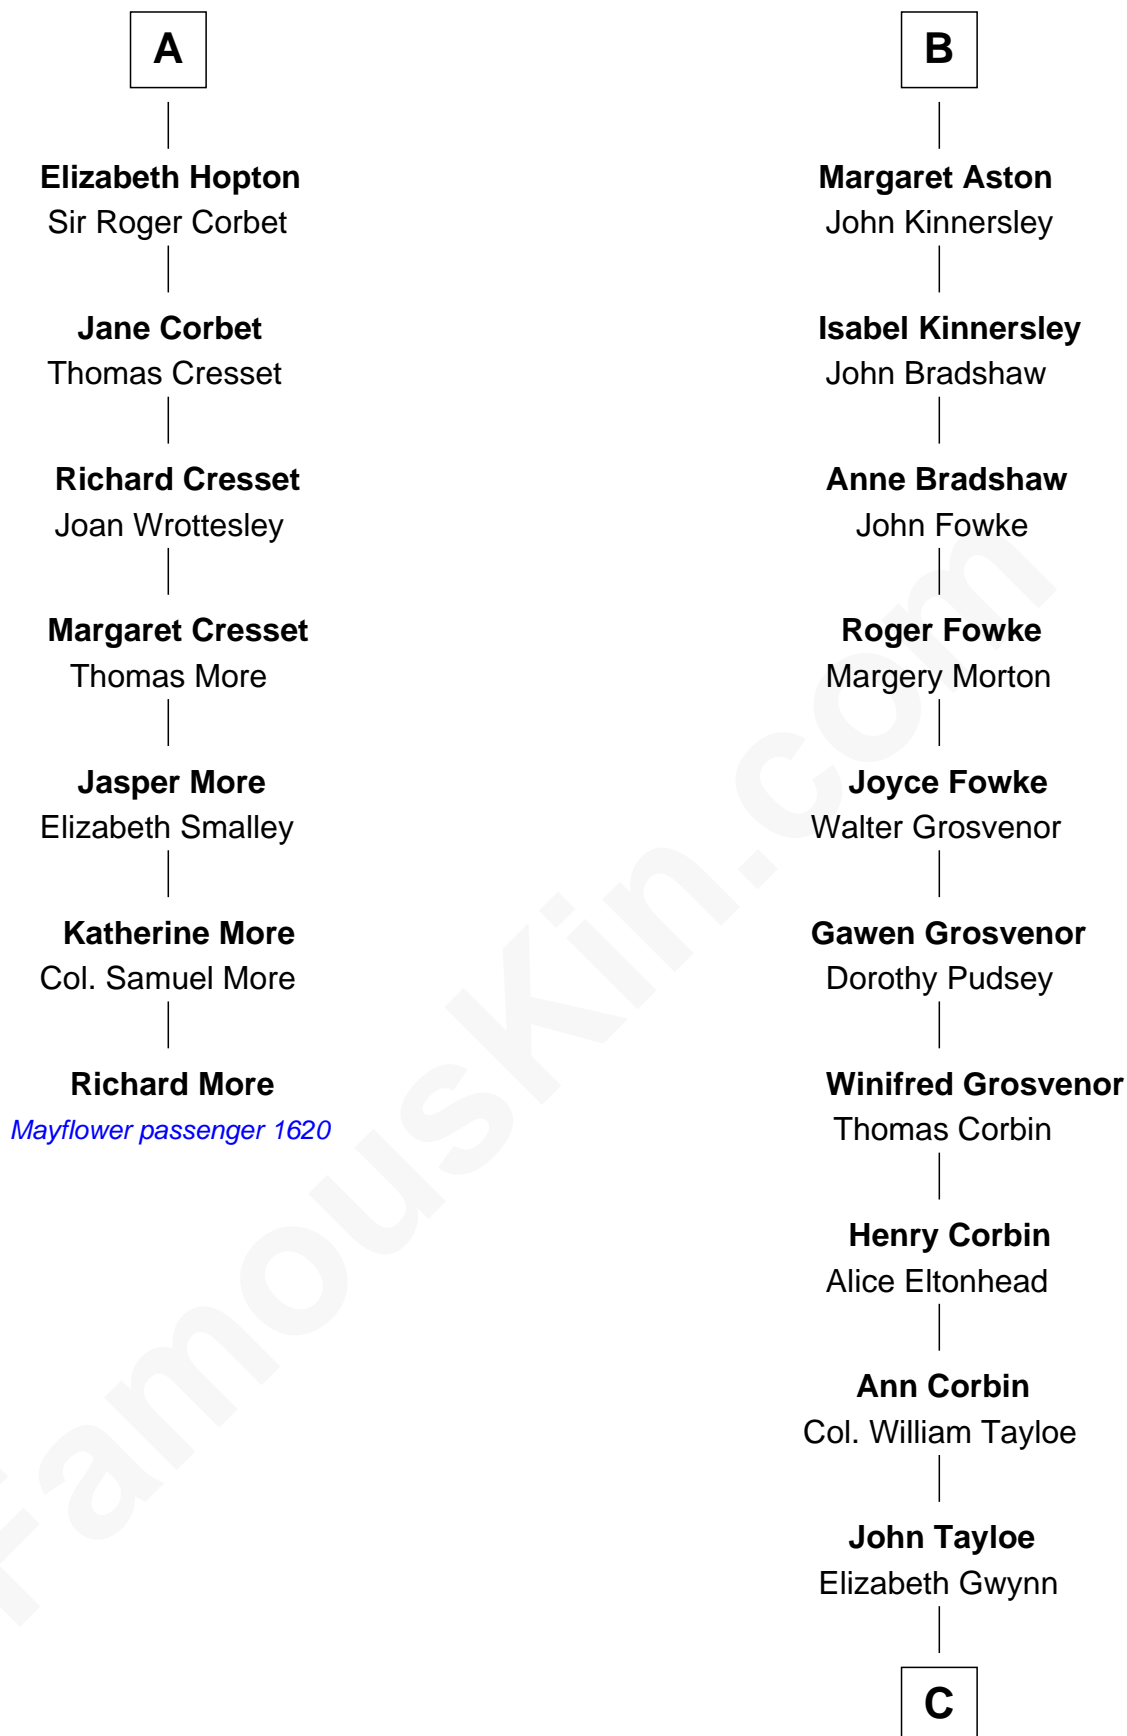

MAYFLOWER

FamousKin.com Relationship Chart of

Richard More

(c1614 - c1696) Mayflower passenger 1620

13th cousin 6 times removed of

Edward Lloyd V

13th Governor of Maryland

John de Botetourte

Alice Grey

Sir William Burley

Elizabeth Burley

Sir John Hopton

Sir Walter Hopton

Joan Mortimer

Sir Thomas Hopton

Eleanor Lucy

Maude le Scrope

Joyce Freville

Sir Roger Aston

Sir Robert Aston

Isabel Brereton

John Aston

Elizabeth Delves

B

C

John Tayloe

Rebecca Plater

Elizabeth Tayloe

Col. Edward Lloyd

Edward Lloyd V

13th Governor of Maryland

FamousKin.com