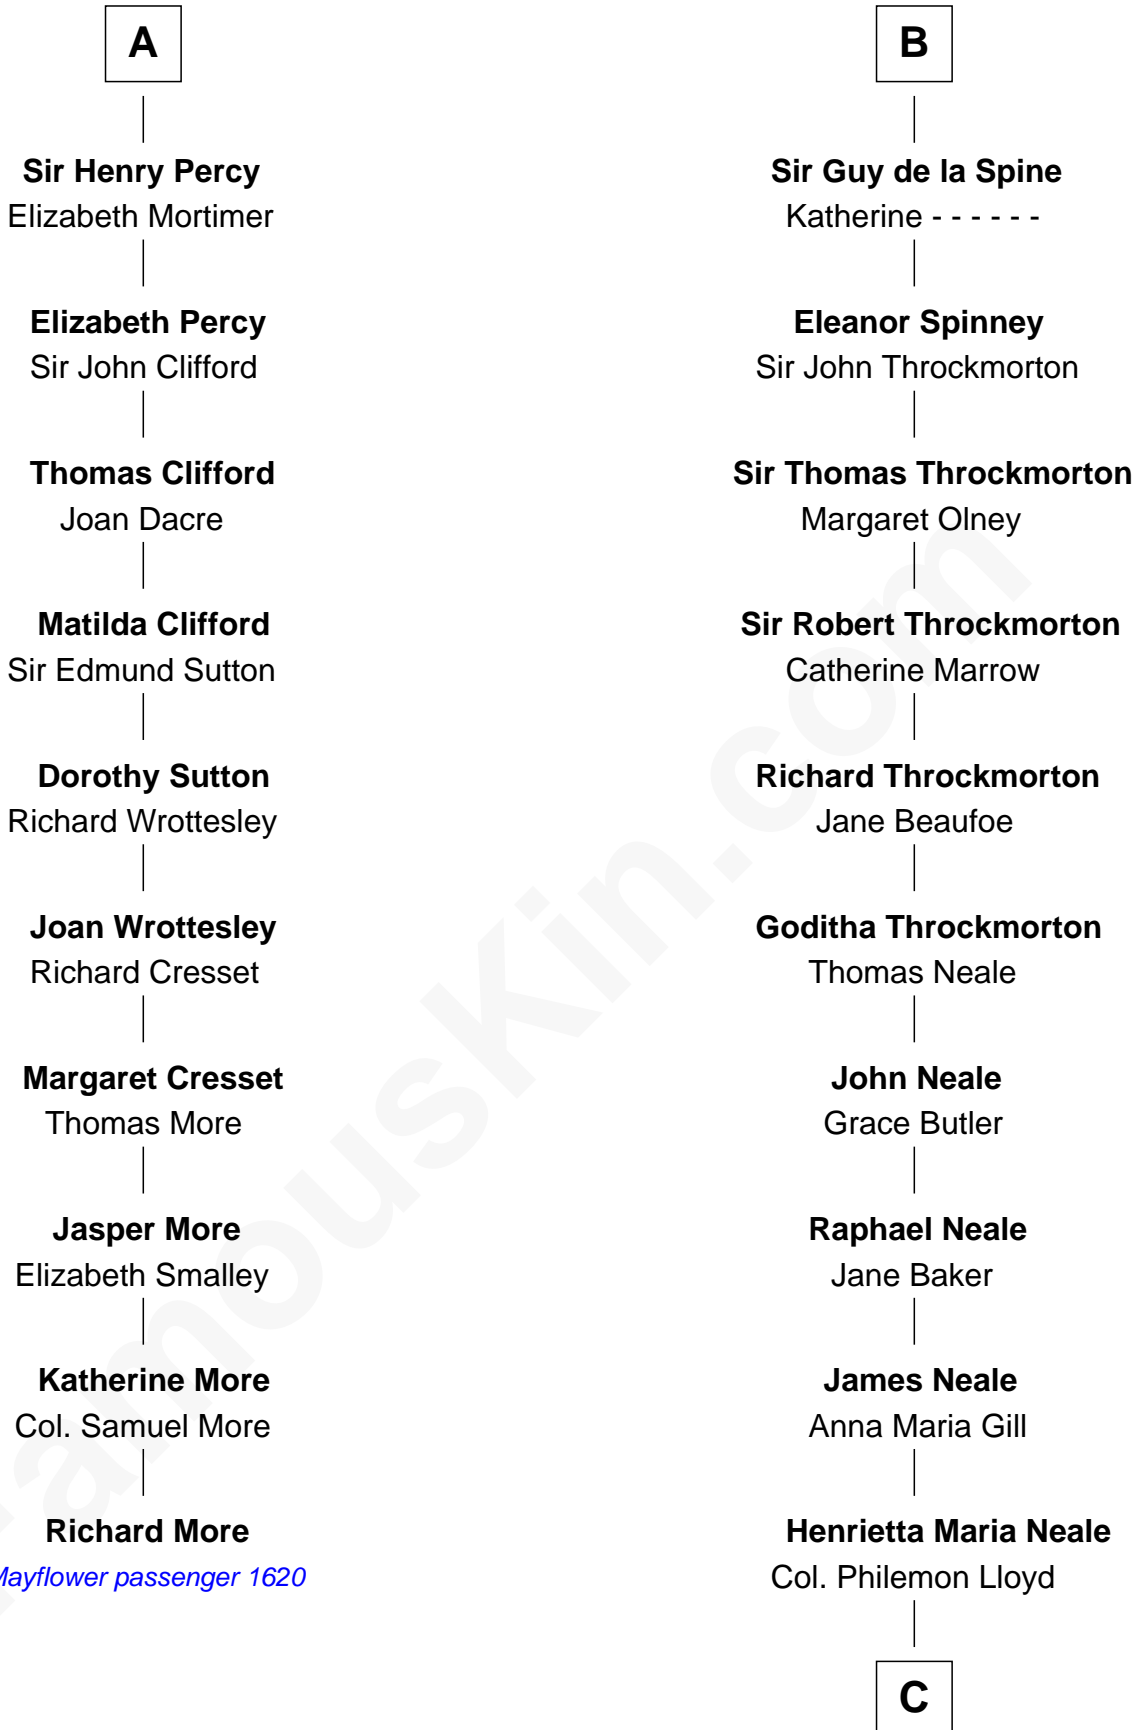

MAYFLOWER

FamousKin.com Relationship Chart of

Richard More

(c1614 - c1696) Mayflower passenger 1620

16th cousin 4 times removed of

Edward Lloyd V

13th Governor of Maryland

Richard de Camville
Miliscent of Rethel

Margaret de Neville
Sir Henry Percy

A

William de Camville
Auberée de Marmion

William de Camville
Iseuda - - - - -

Thomas de Camville
Agnes - - - - -

Felicia de Camville
Philip Durvassal

Thomas Durvassal
Margery - - - - -

Margery Durvassal
William de la Spine

William de la Spine
Alice de Bruley

B

C

Edward Lloyd
Sarah Covington

Col. Edward Lloyd
Anne Rousby

Col. Edward Lloyd
Elizabeth Tayloe

Edward Lloyd V
13th Governor of Maryland