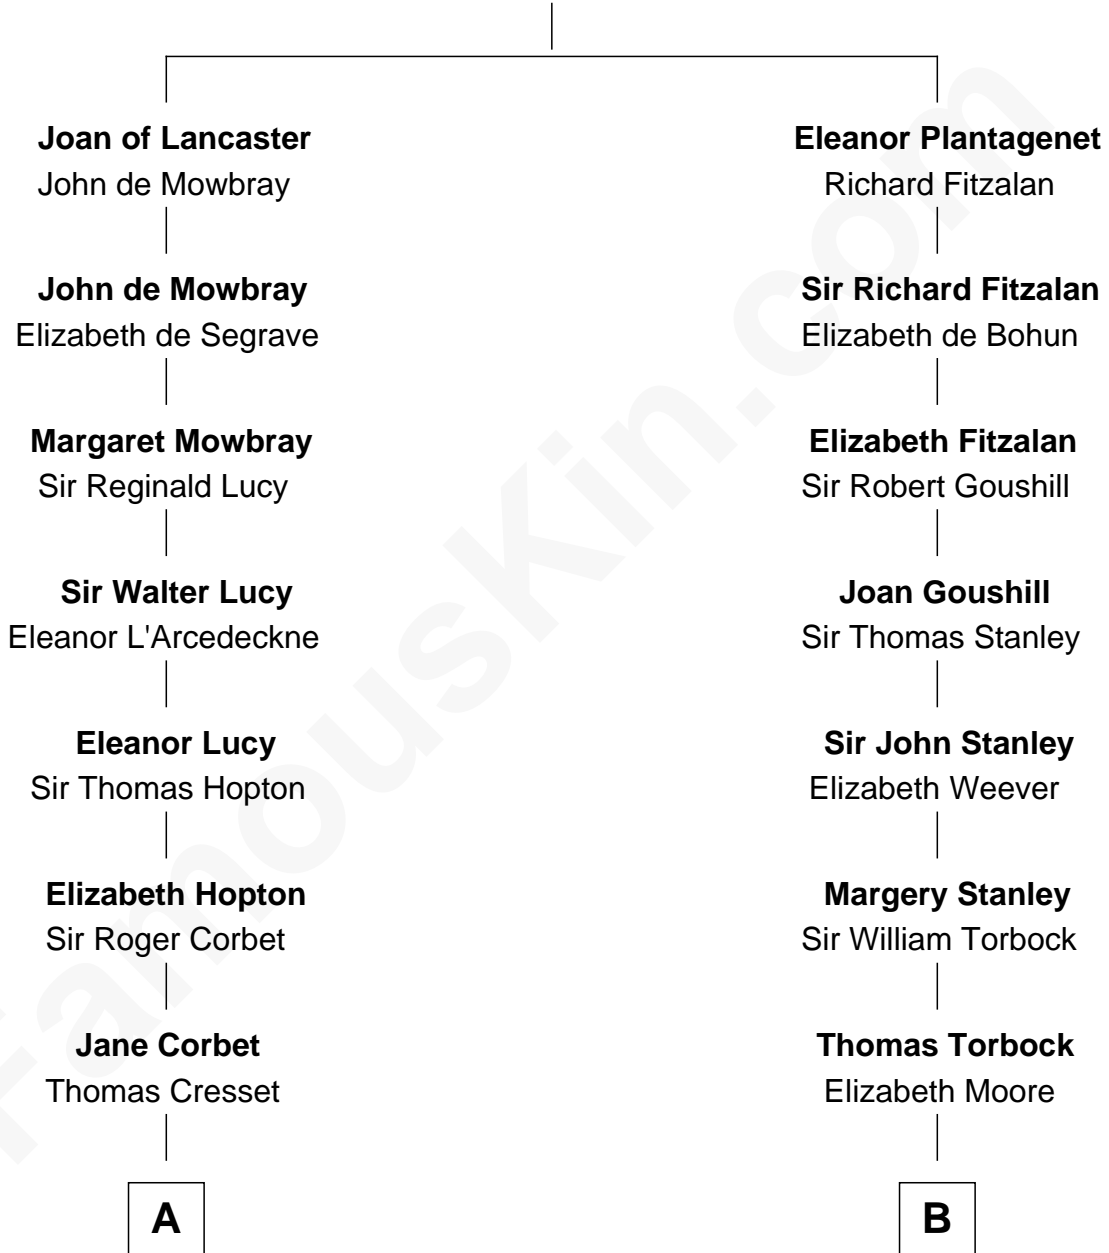

**MAYFLOWER**

# FamousKin.com Relationship Chart of

**Richard More**

(c1614 - c1696) Mayflower passenger 1620

11th cousin 4 times removed of

**Edward Lloyd V**

13th Governor of Maryland

**Henry Plantagenet**

Maud de Chaworth

**A**

**Richard Cresset**  
Joan Wrottesley

**Margaret Cresset**  
Thomas More

**Jasper More**  
Elizabeth Smalley

**Katherine More**  
Col. Samuel More

**Richard More**  
*Mayflower passenger 1620*

**B**

**William Torbock**  
Catherine Gerard