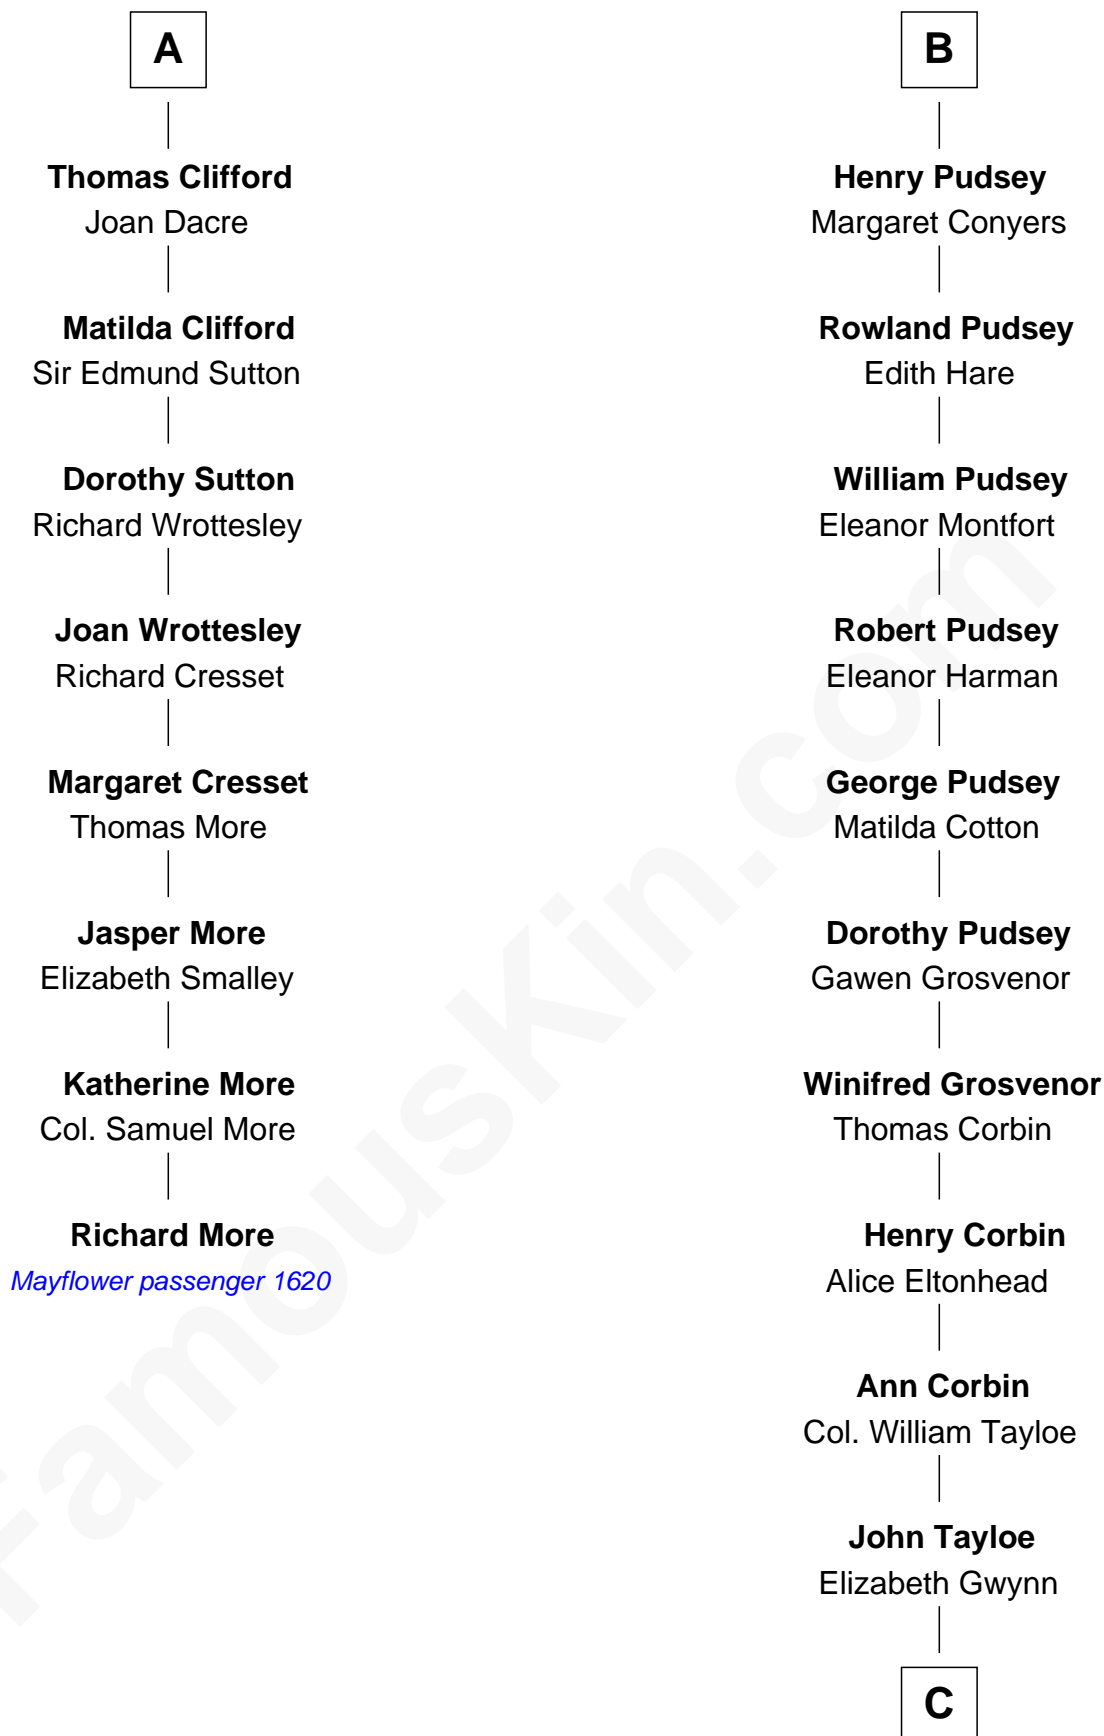

MAYFLOWER

FamousKin.com Relationship Chart of **Richard More**

(c1614 - c1696) *Mayflower passenger 1620*

14th cousin 5 times removed of

Edward Lloyd V

13th Governor of Maryland

John Fitz Robert

Ada de Baliol

C

—
John Tayloe

Rebecca Plater

—
Elizabeth Tayloe

Col. Edward Lloyd

—
Edward Lloyd V

13th Governor of Maryland

FamousKin.com