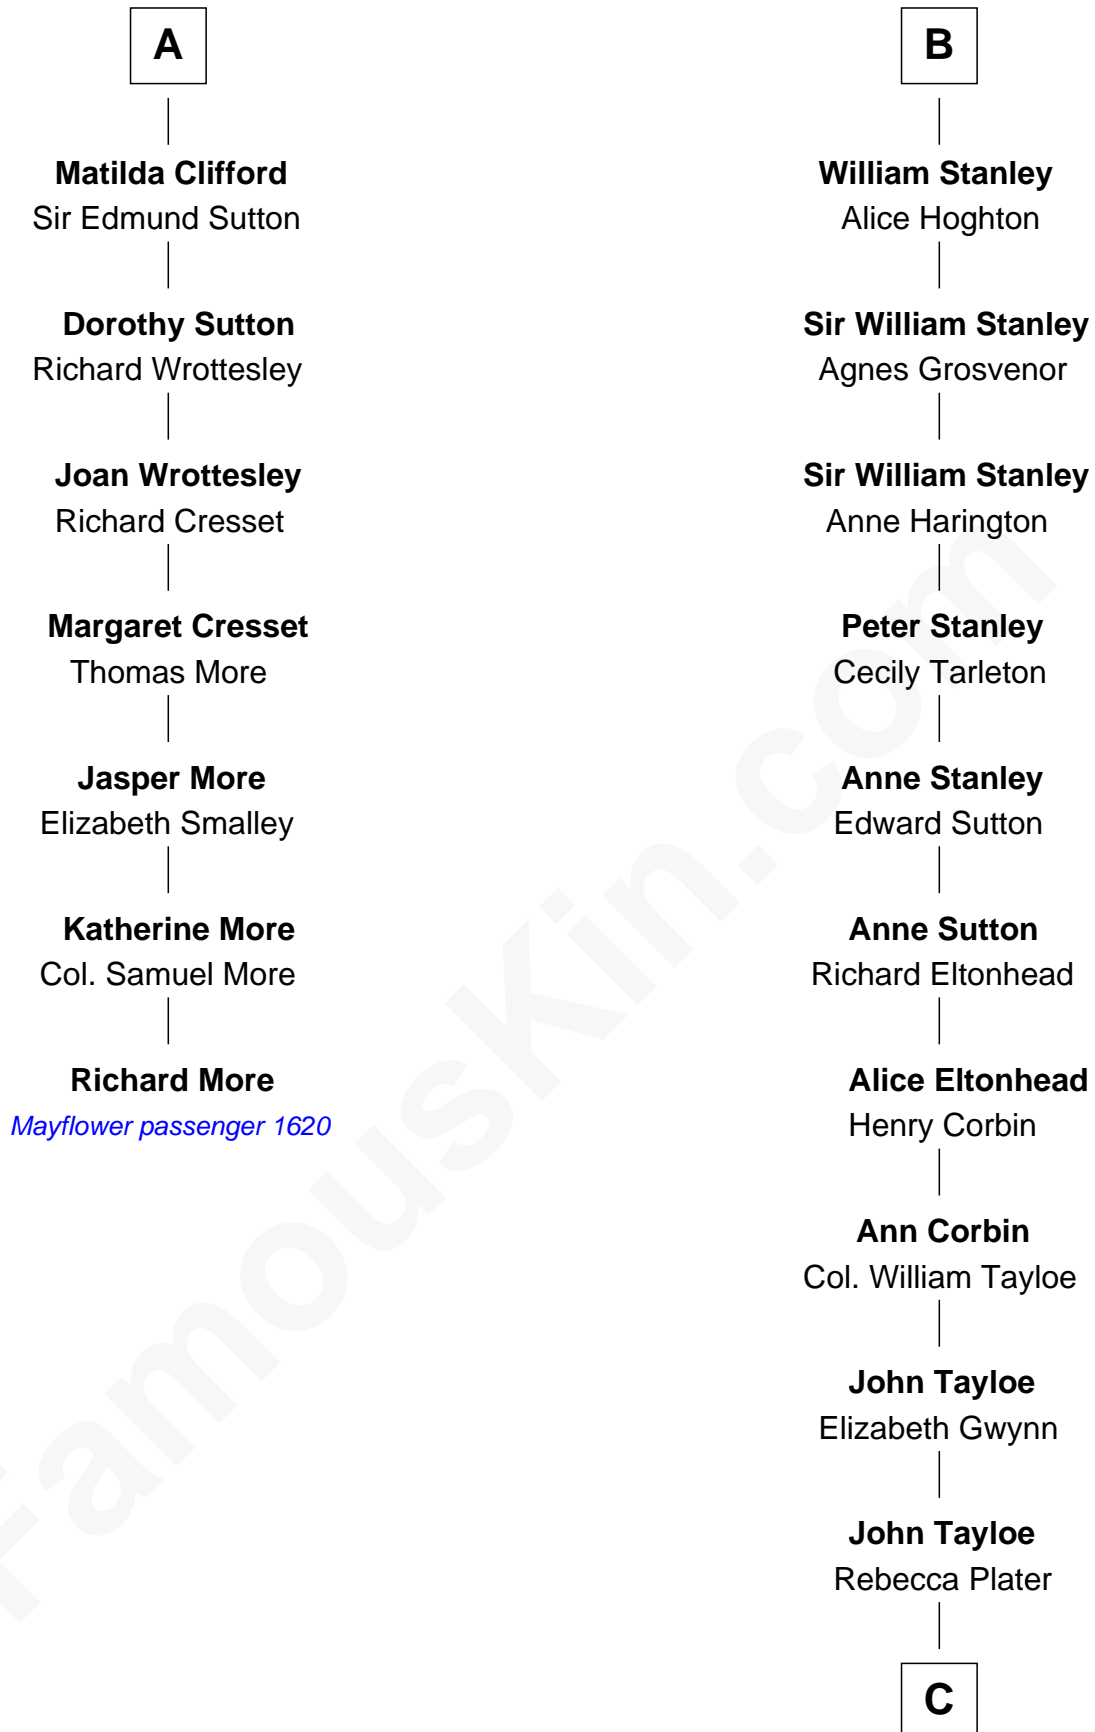

MAYFLOWER

FamousKin.com Relationship Chart of Richard More

(c1614 - c1696) Mayflower passenger 1620

13th cousin 7 times removed of

Henry Lloyd

40th Governor of Maryland

Alan la Zouche

Ellen de Quincy

C

Elizabeth Tayloe
Col. Edward Lloyd

Col. Edward Lloyd
Sally Scott Murray

Daniel Lloyd
Catherine Henry

Henry Lloyd
40th Governor of Maryland

FamousKin.com