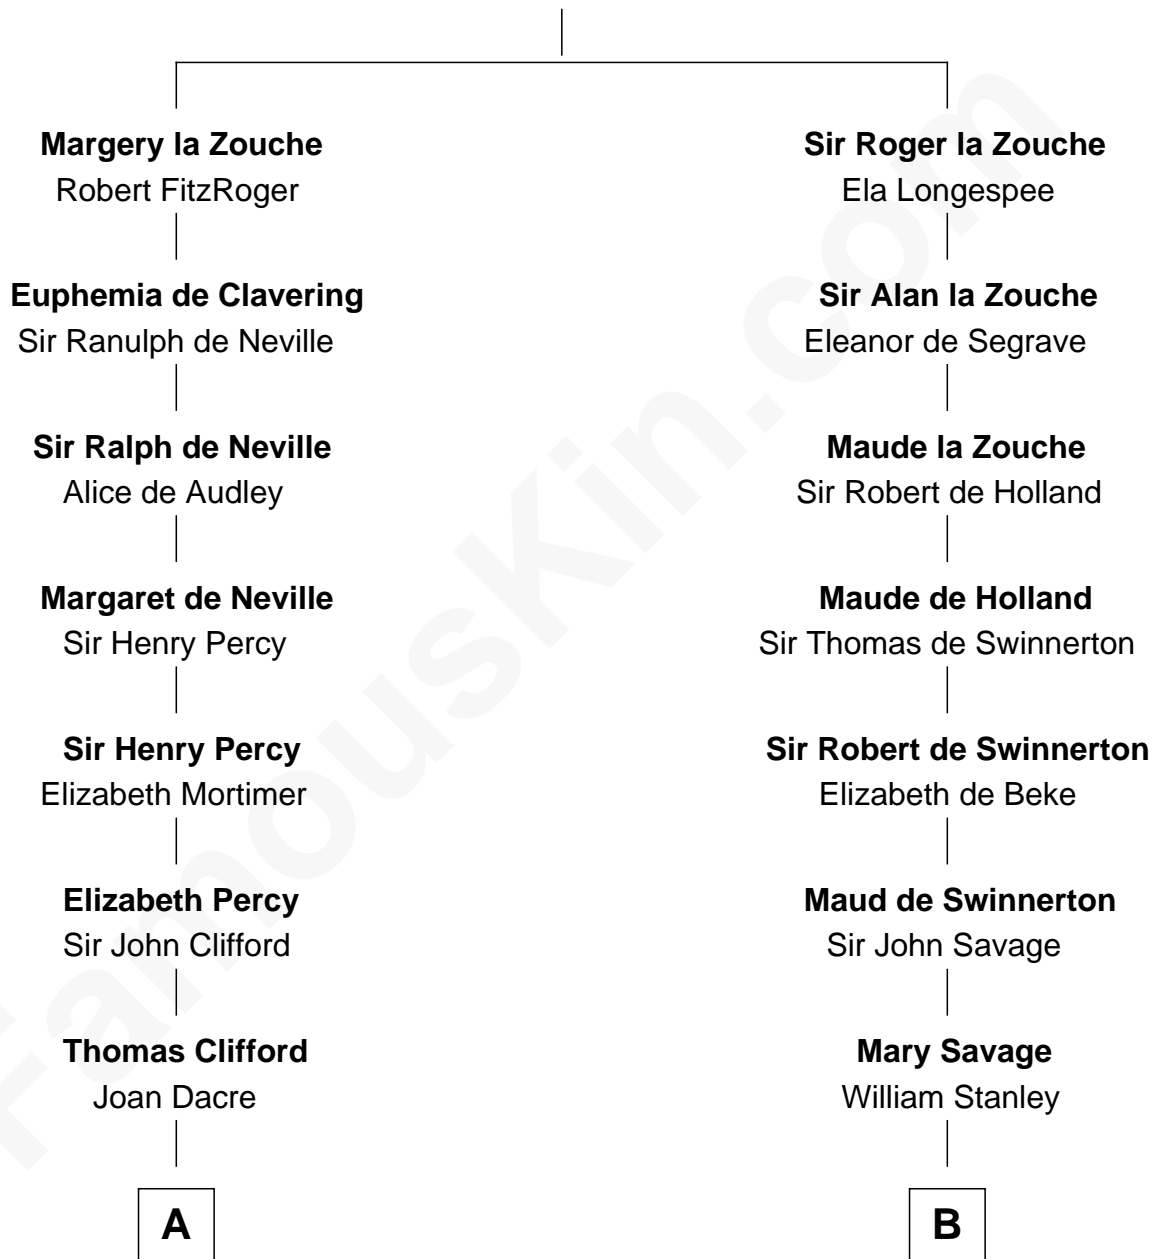

MAYFLOWER

FamousKin.com Relationship Chart of Richard More

(c1614 - c1696) Mayflower passenger 1620

13th cousin 7 times removed of

Henry Lloyd

40th Governor of Maryland

Alan la Zouche

Ellen de Quincy

C

Elizabeth Tayloe
Col. Edward Lloyd

Col. Edward Lloyd
Sally Scott Murray

Daniel Lloyd
Catherine Henry

Henry Lloyd
40th Governor of Maryland

FamousKin.com