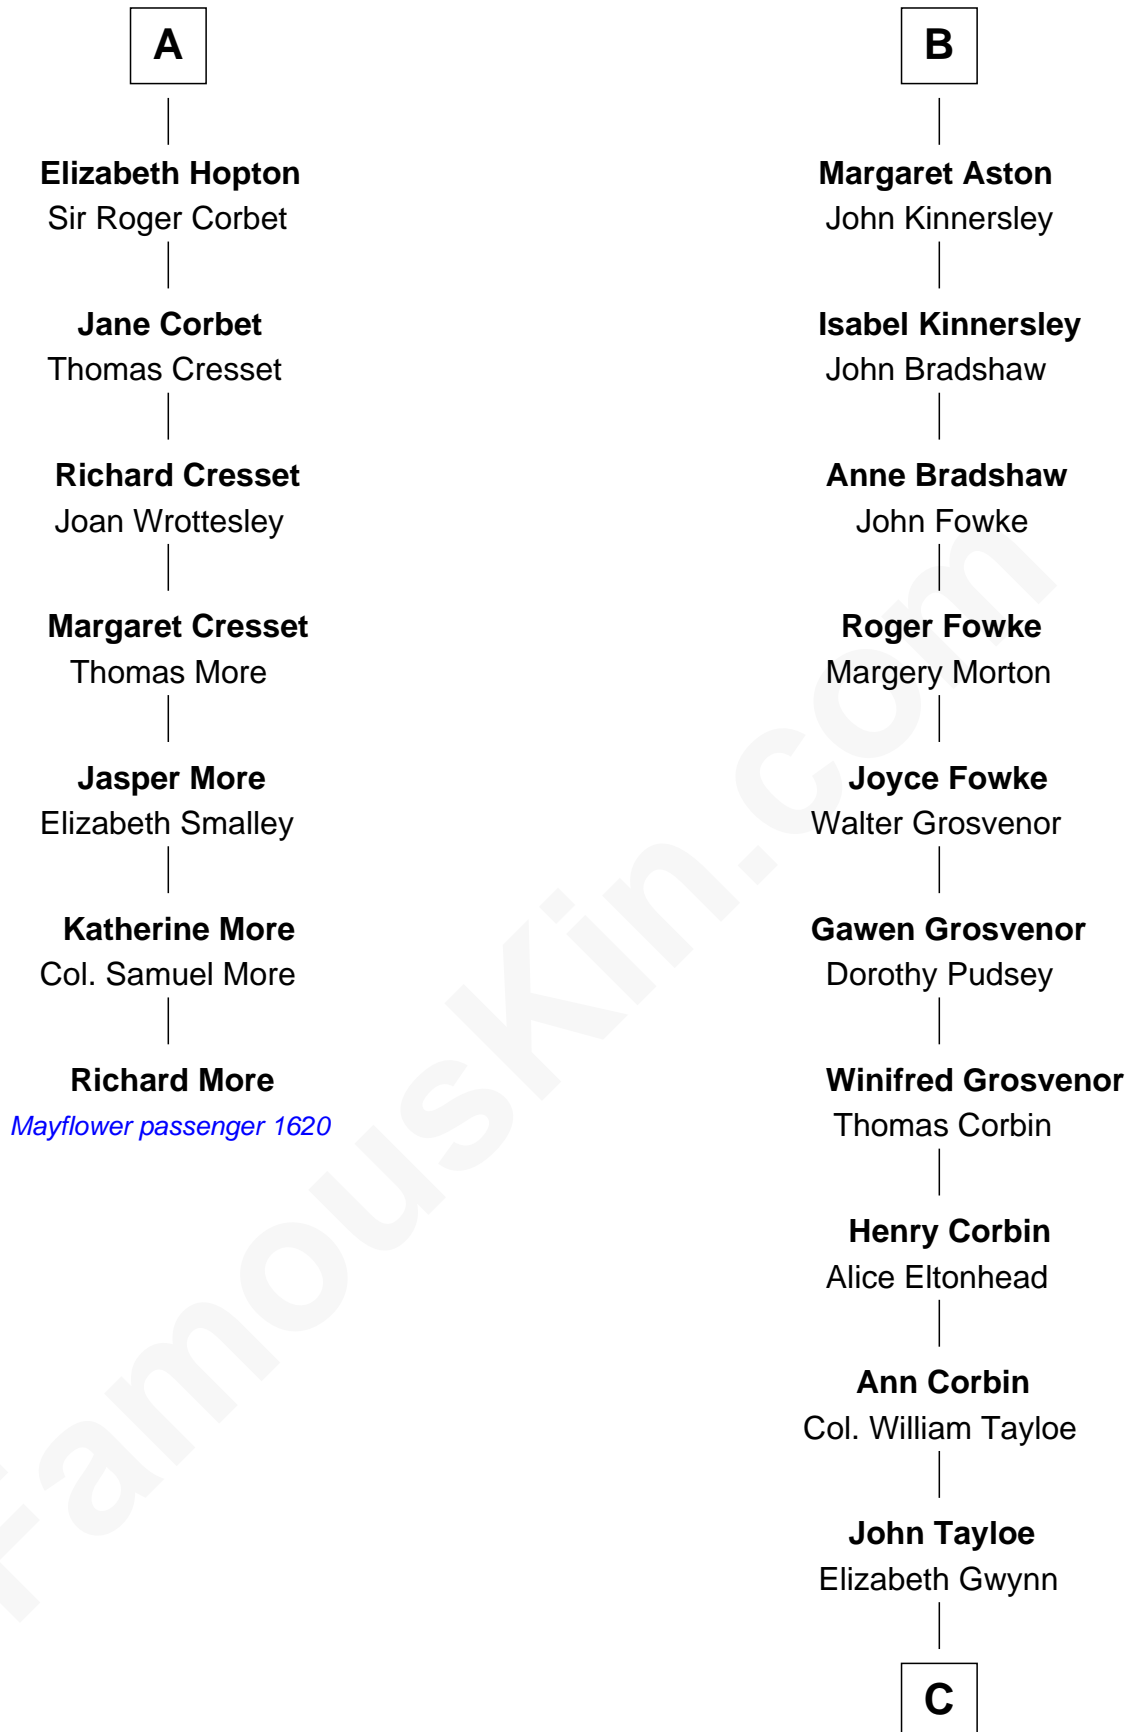

MAYFLOWER

FamousKin.com Relationship Chart of

Richard More

(c1614 - c1696) *Mayflower passenger 1620*

13th cousin 8 times removed of

Henry Lloyd

40th Governor of Maryland

John de Botetourte

Maud FitzThomas

C

John Tayloe

Rebecca Plater

Elizabeth Tayloe

Col. Edward Lloyd

Col. Edward Lloyd

Sally Scott Murray

Daniel Lloyd

Catherine Henry

Henry Lloyd

40th Governor of Maryland