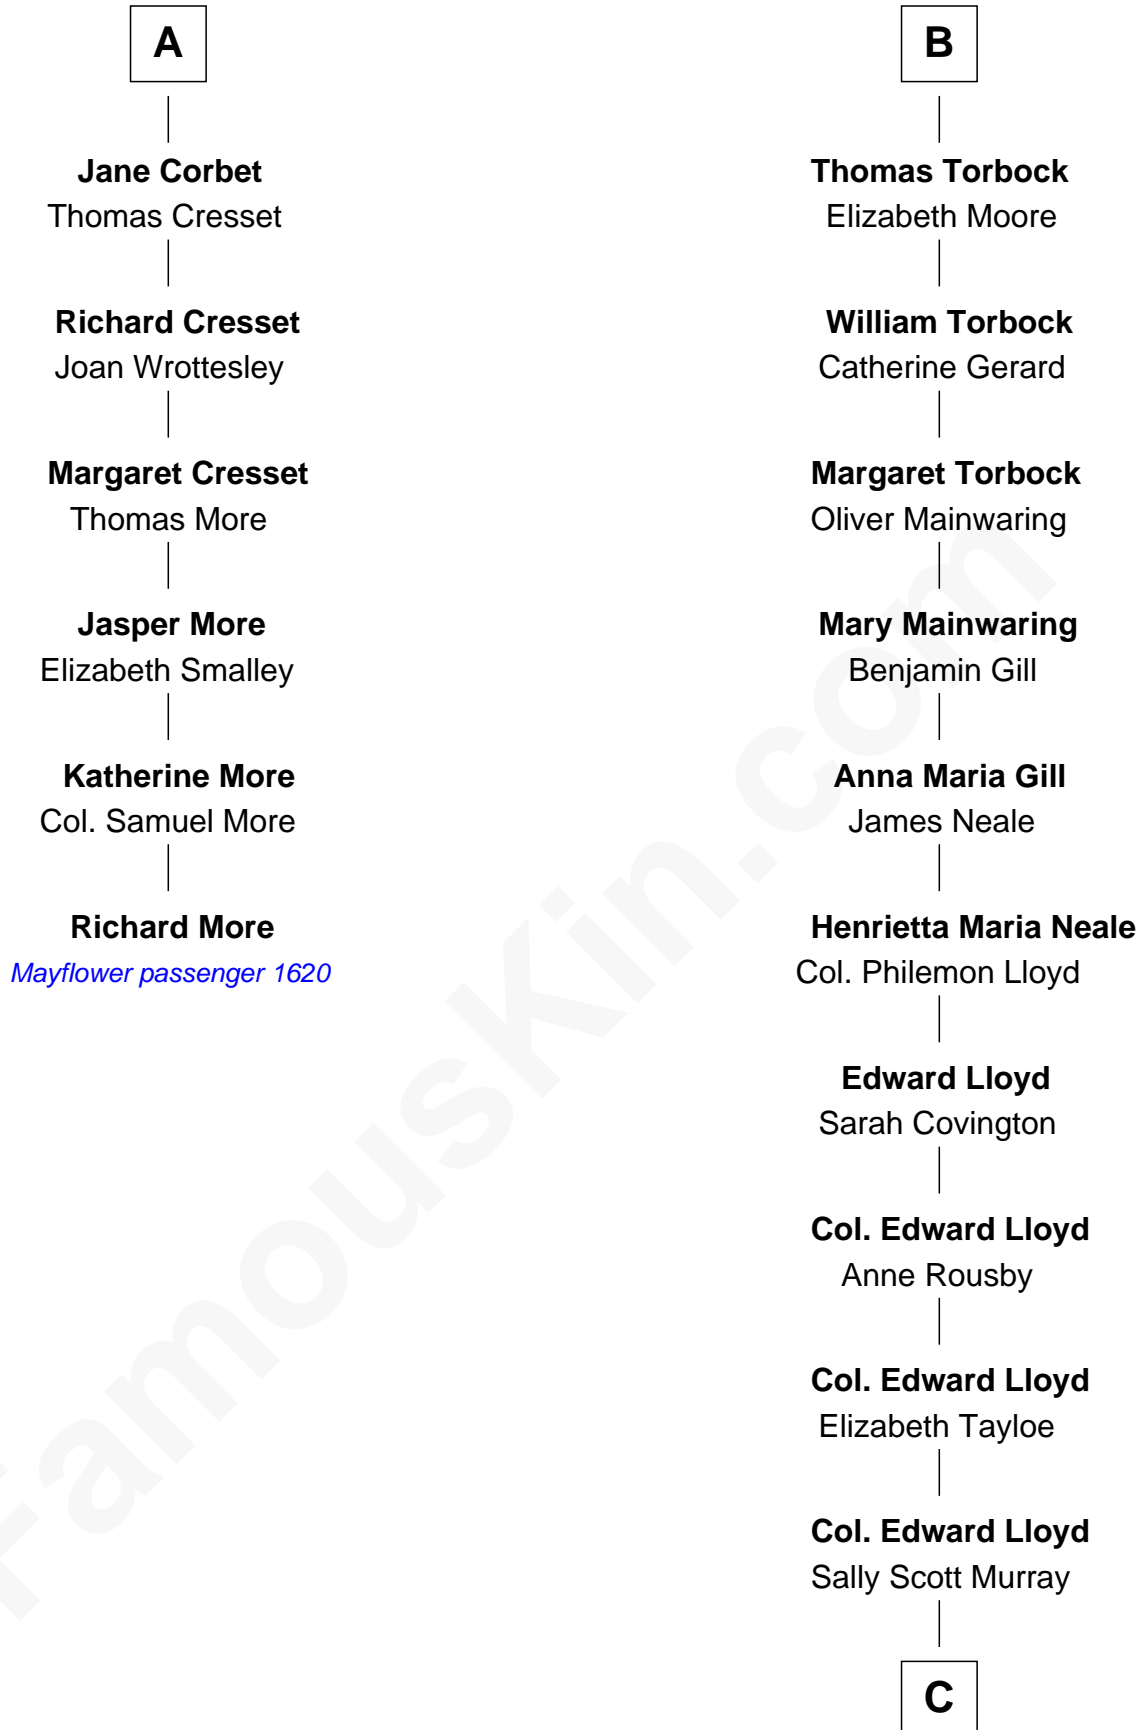

MAYFLOWER

FamousKin.com Relationship Chart of **Richard More**

(c1614 - c1696) Mayflower passenger 1620

12th cousin 6 times removed of

Henry Lloyd

40th Governor of Maryland

C

Daniel Lloyd
Catherine Henry

Henry Lloyd
40th Governor of Maryland

FamousKin.com