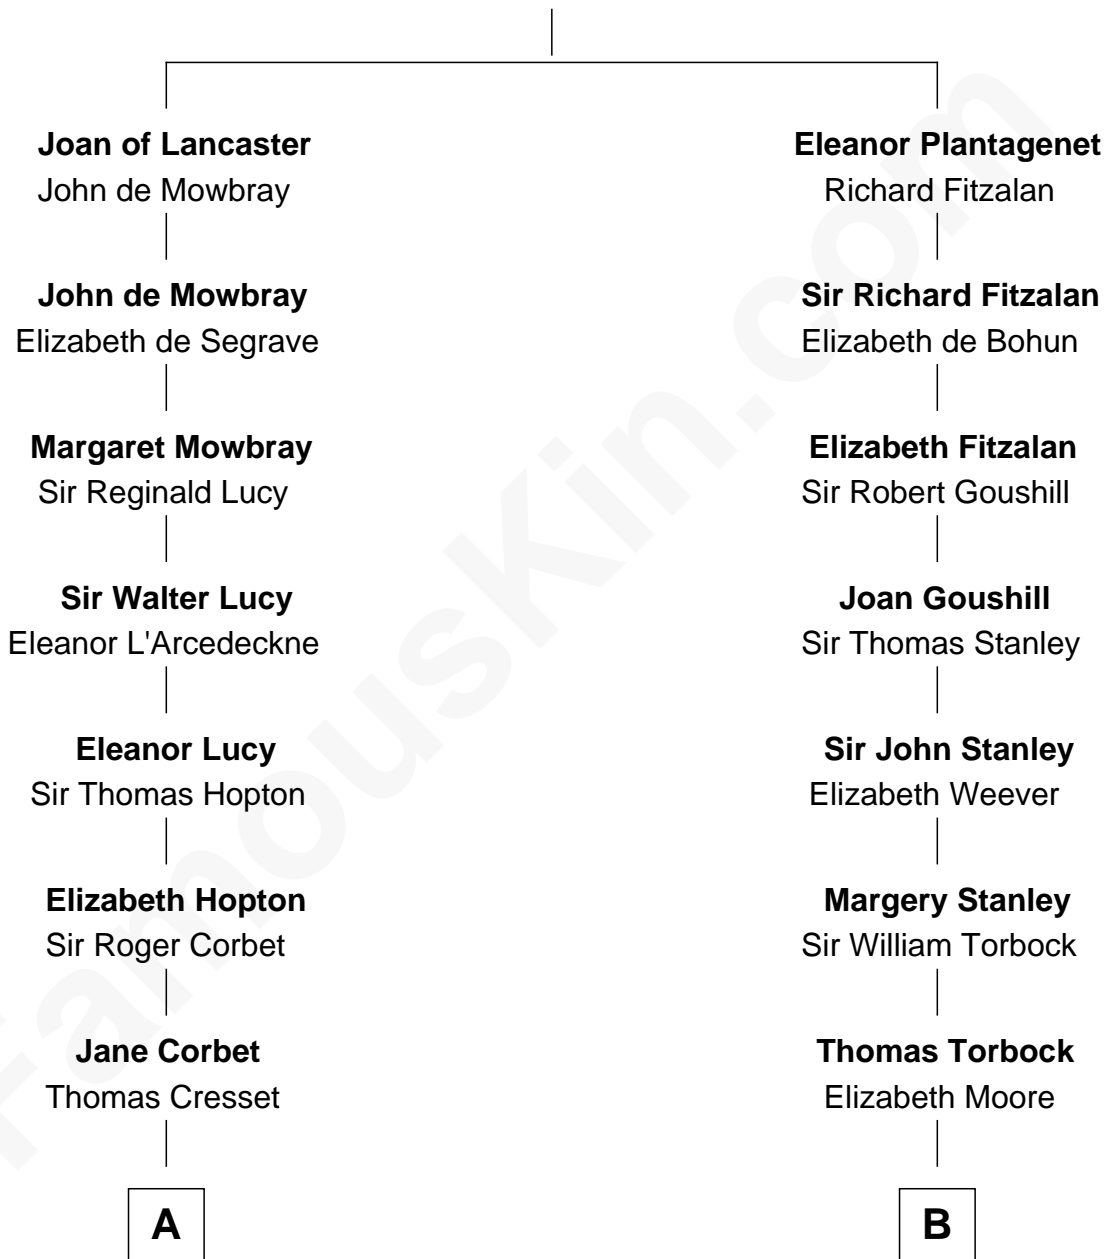

MAYFLOWER

FamousKin.com Relationship Chart of

Richard More

(c1614 - c1696) Mayflower passenger 1620

11th cousin 6 times removed of

Henry Lloyd

40th Governor of Maryland

Henry Plantagenet

Maud de Chaworth

A

Richard Cresset
Joan Wrottesley

Margaret Cresset
Thomas More

Jasper More
Elizabeth Smalley

Katherine More
Col. Samuel More

Richard More
Mayflower passenger 1620

B