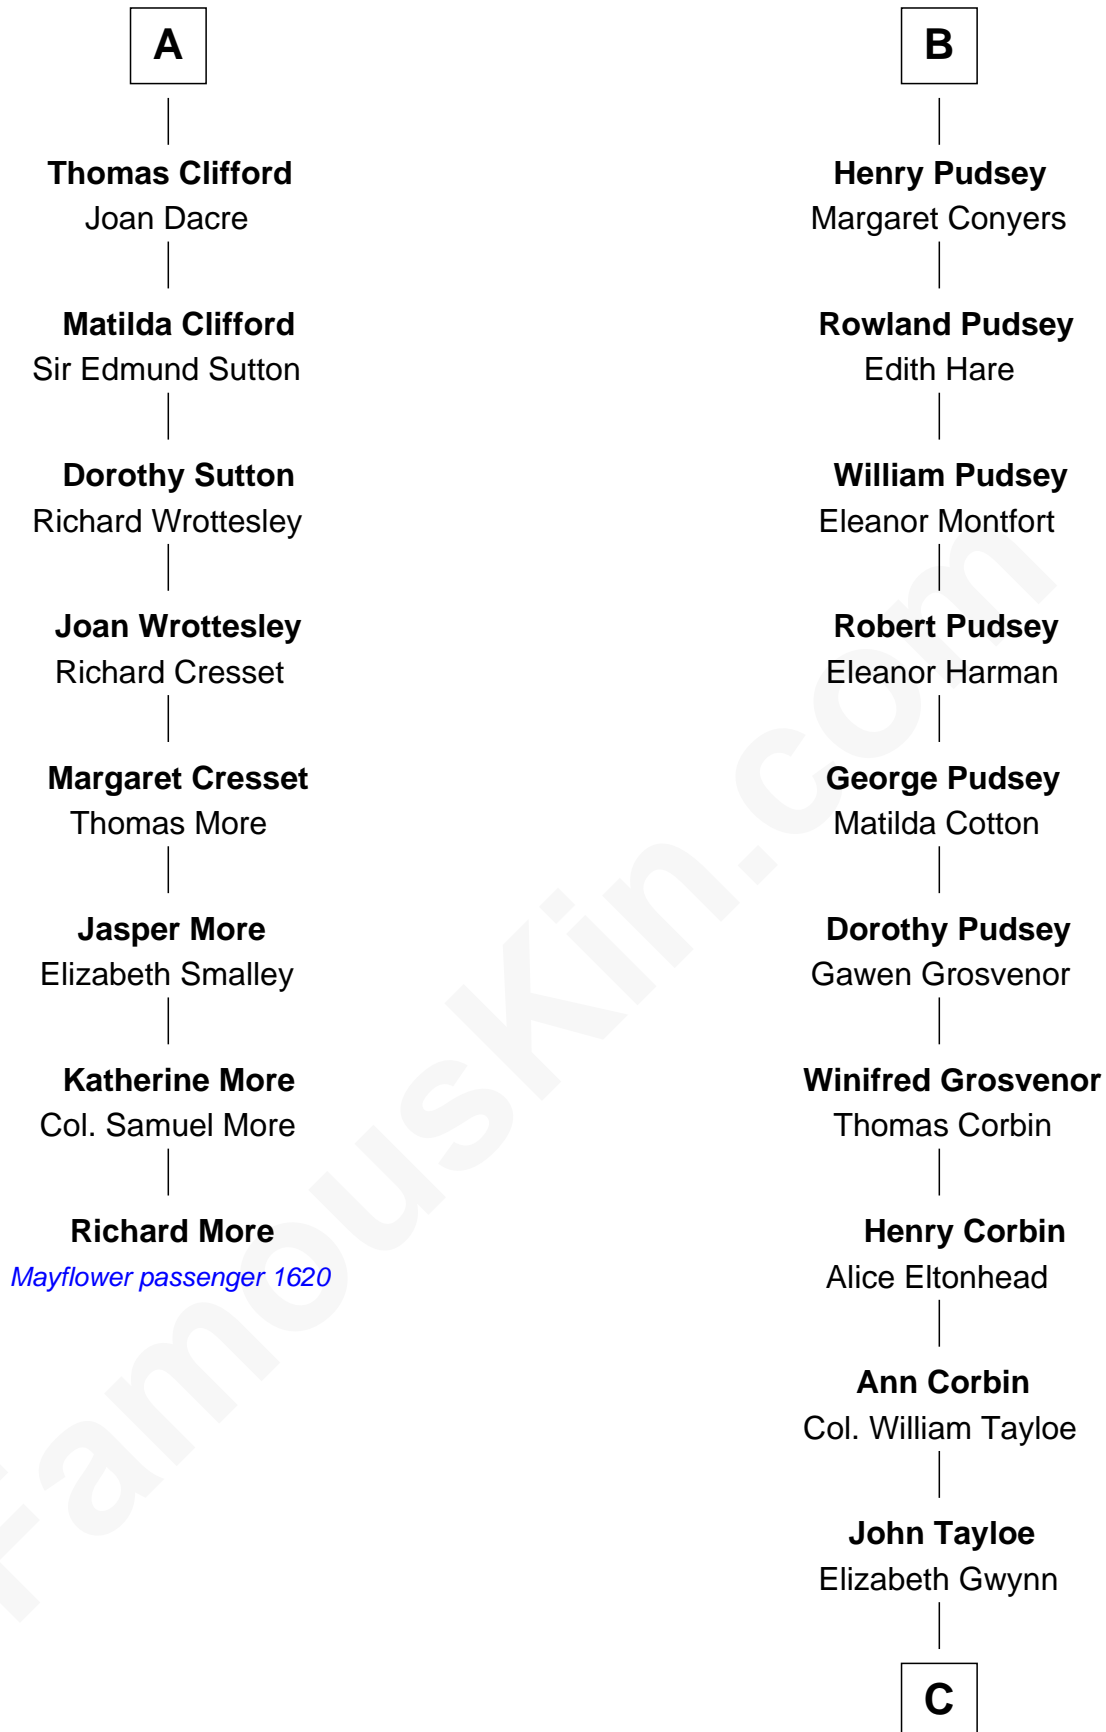

MAYFLOWER

FamousKin.com Relationship Chart of **Richard More**

(c1614 - c1696) *Mayflower passenger 1620*

14th cousin 7 times removed of

Henry Lloyd

40th Governor of Maryland

John Fitz Robert

Ada de Baliol

C

John Tayloe

Rebecca Plater

Elizabeth Tayloe

Col. Edward Lloyd

Col. Edward Lloyd

Sally Scott Murray

Daniel Lloyd