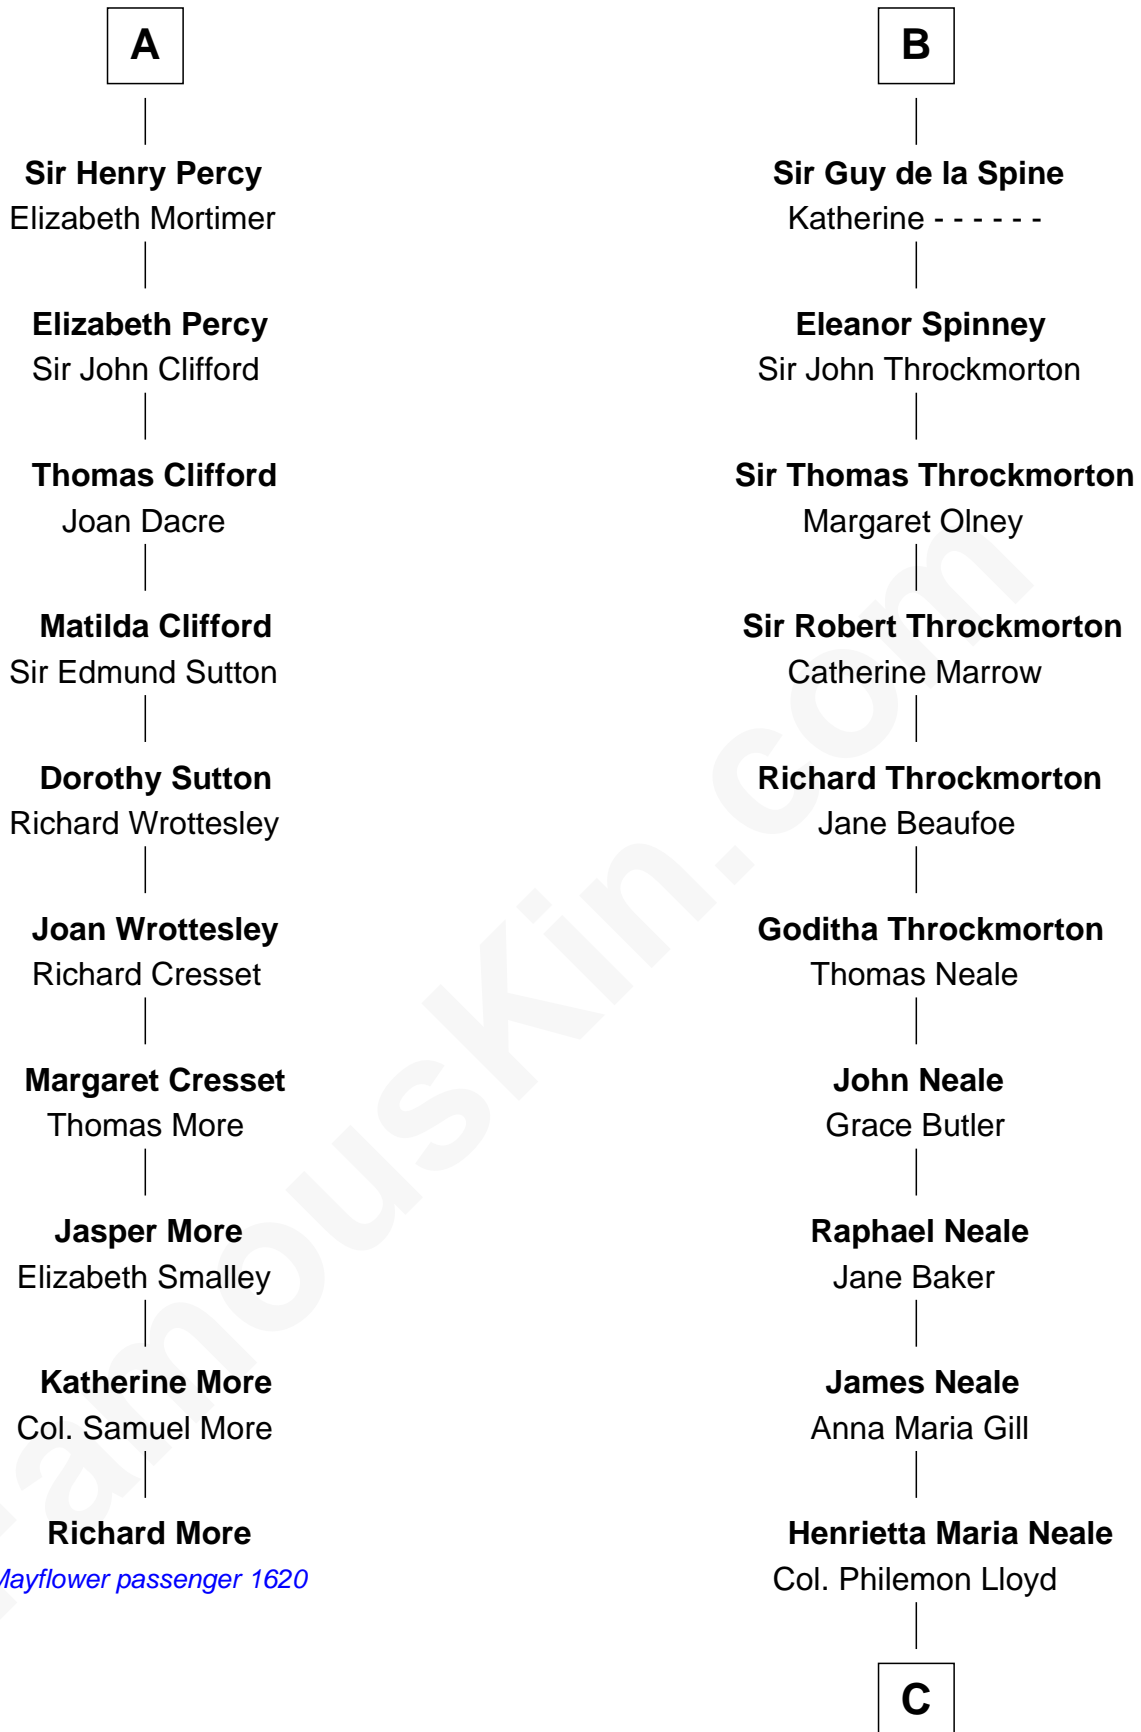

MAYFLOWER

FamousKin.com Relationship Chart of **Richard More**

(c1614 - c1696) *Mayflower passenger 1620*

16th cousin 4 times removed of

Charles Goldsborough
16th Governor of Maryland

C

—
Anna Maria Lloyd

Richard Tilghman

—
William Tilghman

Margaret Lloyd

—
Anna Maria Tilghman

Charles Goldsborough

—
Charles Goldsborough

16th Governor of Maryland