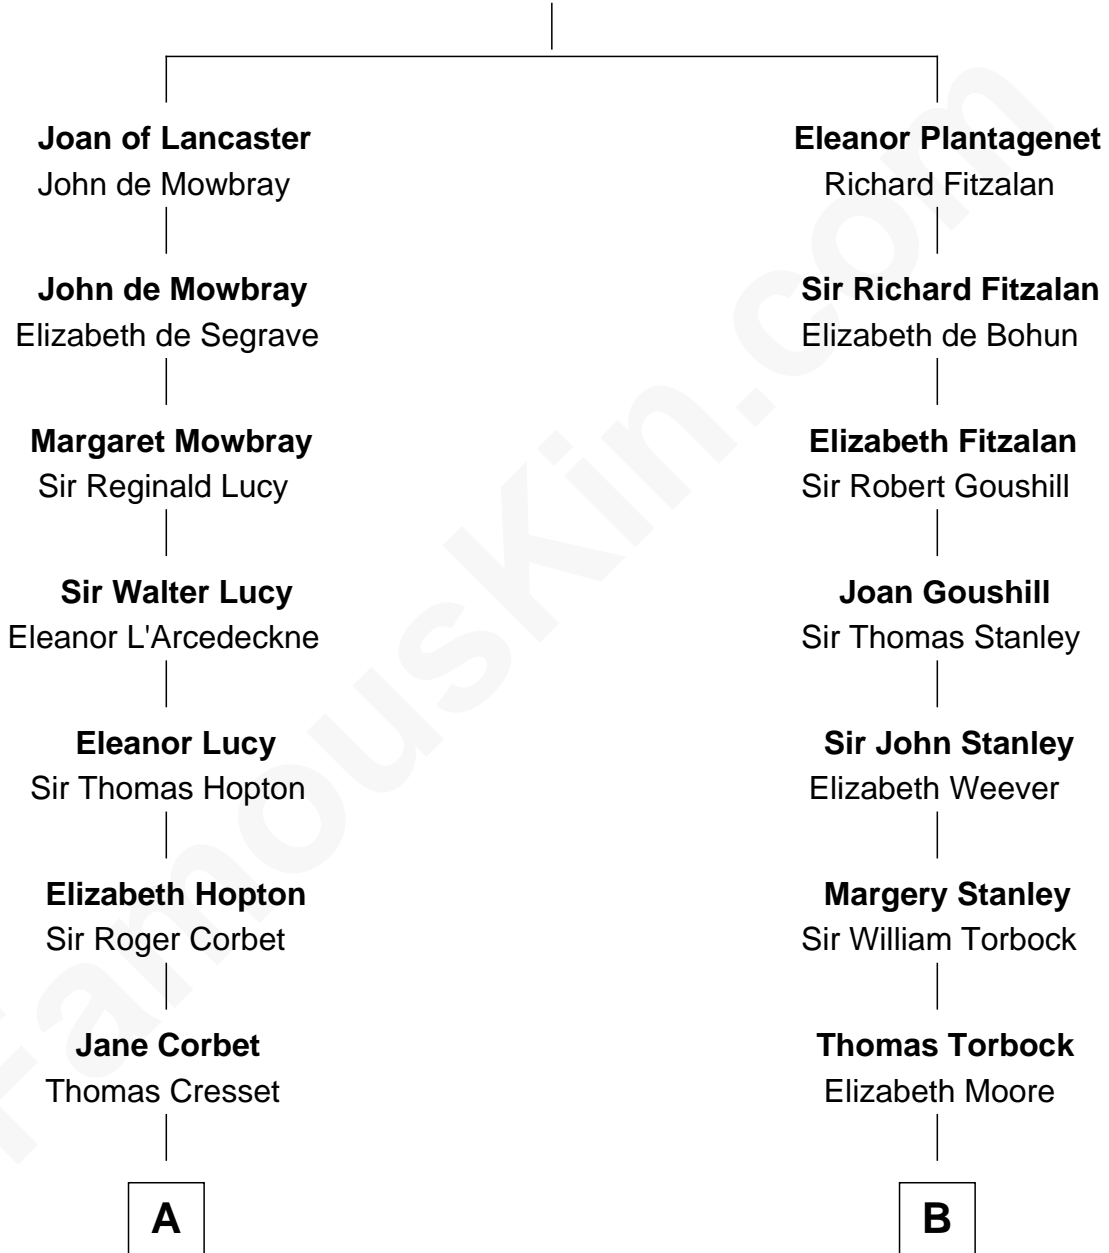

MAYFLOWER

FamousKin.com Relationship Chart of Richard More

(c1614 - c1696) Mayflower passenger 1620

11th cousin 4 times removed of

Charles Goldsborough
16th Governor of Maryland

Henry Plantagenet
Maud de Chaworth

A

Richard Cresset
Joan Wrottesley

Margaret Cresset
Thomas More

Jasper More
Elizabeth Smalley

Katherine More
Col. Samuel More

Richard More
Mayflower passenger 1620

B

William Torbock
Catherine Gerard