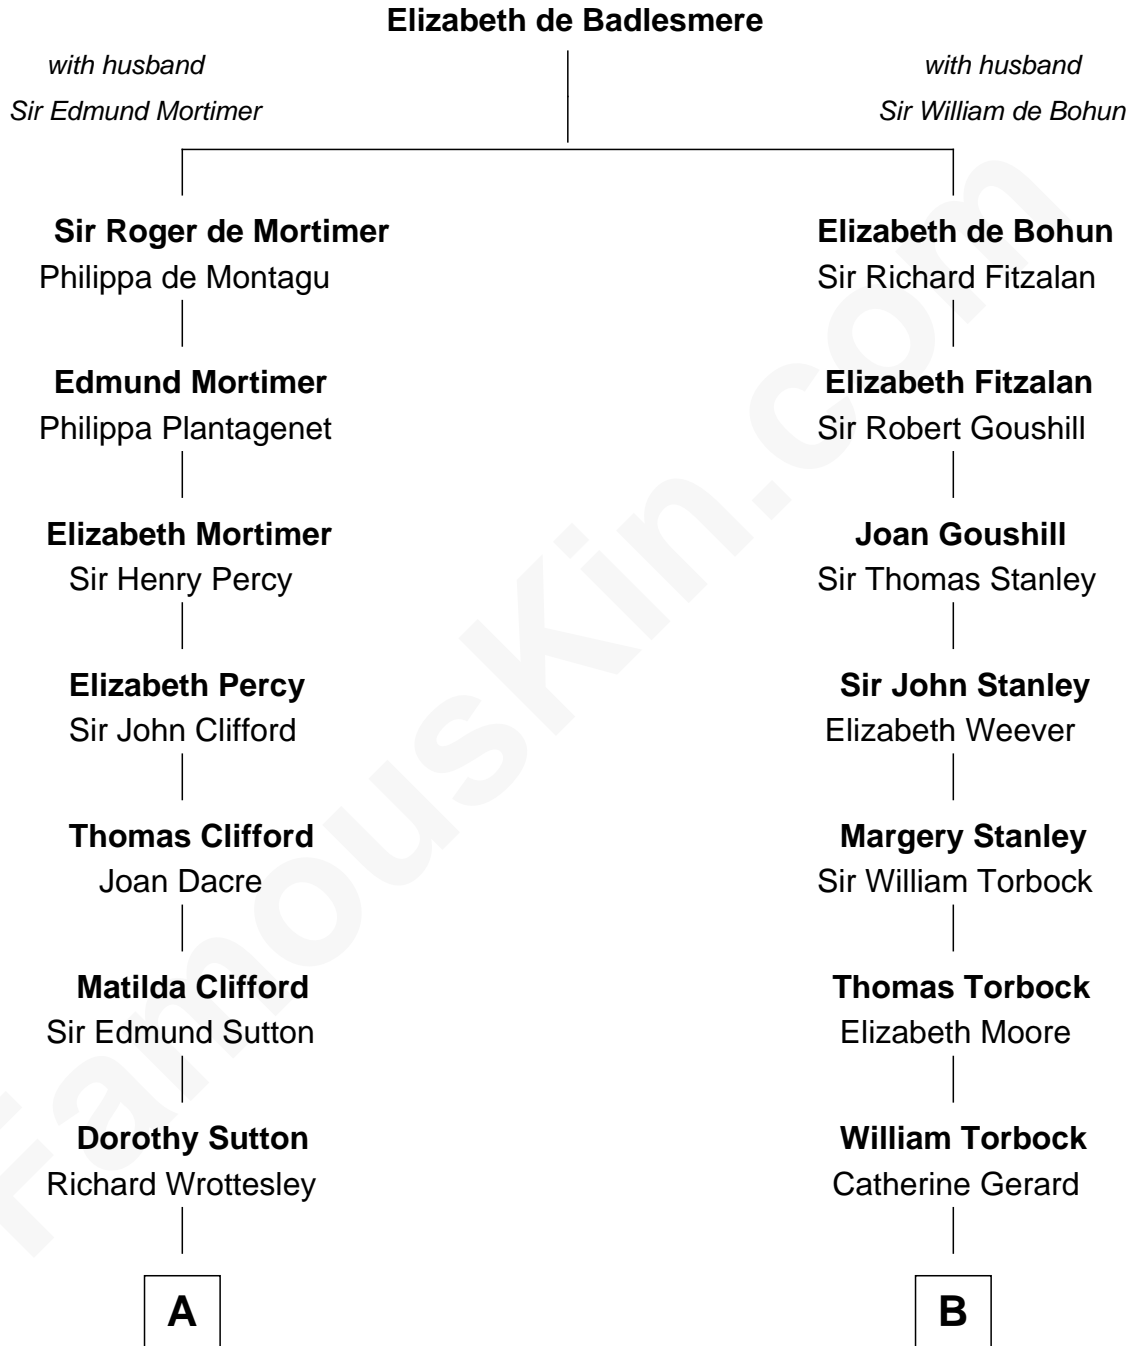

MAYFLOWER

FamousKin.com Relationship Chart of **Richard More**

(c1614 - c1696) Mayflower passenger 1620

11th cousin 3 times removed of

Charles Goldsborough
16th Governor of Maryland

A

Joan Wrottesley

Richard Cresset

Margaret Cresset

Thomas More

Jasper More

Elizabeth Smalley

Katherine More

Col. Samuel More

Richard More

Mayflower passenger 1620