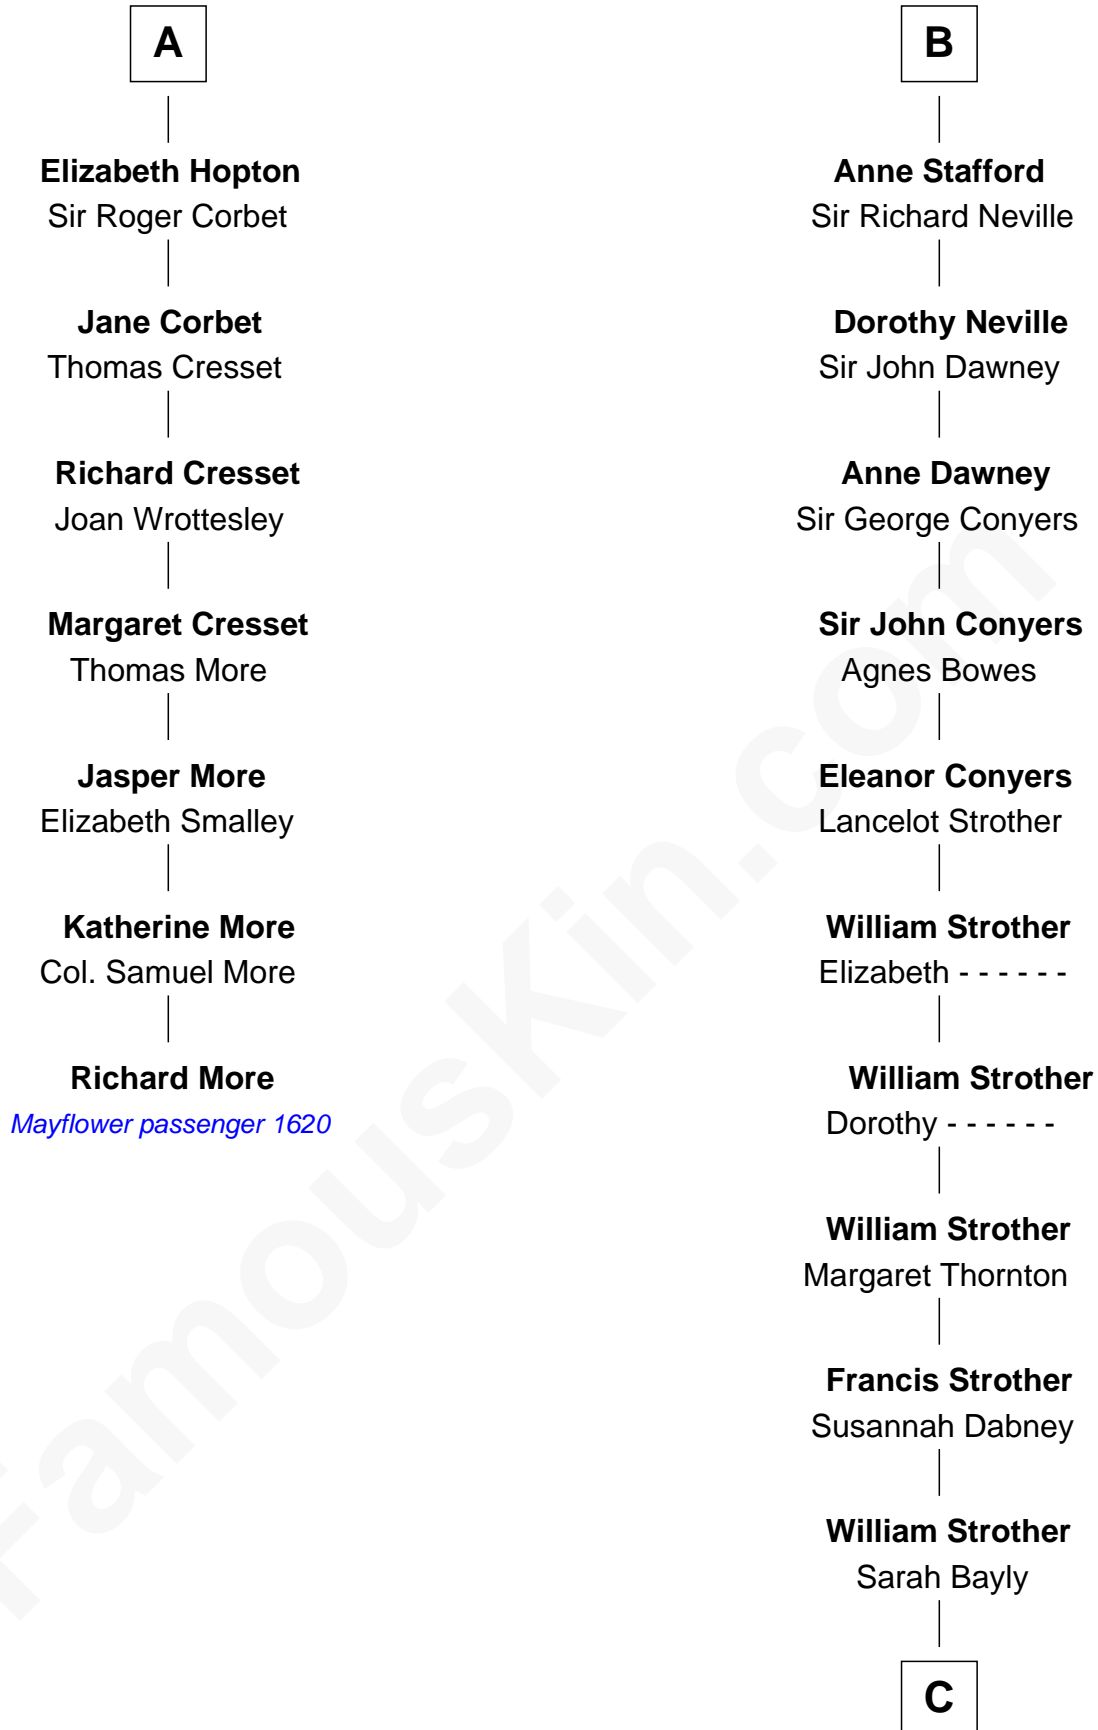

MAYFLOWER

FamousKin.com Relationship Chart of **Richard More**

(c1614 - c1696) *Mayflower passenger 1620*

13th cousin 5 times removed of

Zachary Taylor
12th U.S. President

John de Botetourte
Maud FitzThomas

Probable

Maud Botetourt

Reynold Grey

Sir Henry de Grey

Elizabeth Talbot

Richard Grey

Blanche de la Vache

Alice Grey

Sir Humphrey Stafford

Elizabeth Burdet

Sir Humphrey Stafford

Eleanor Aylesbury

Humphrey Stafford

Katherine Fray

B

C

|
Sarah Dabney Strother

Col. Richard Taylor

|
Zachary Taylor

12th U.S. President

FamousKin.com