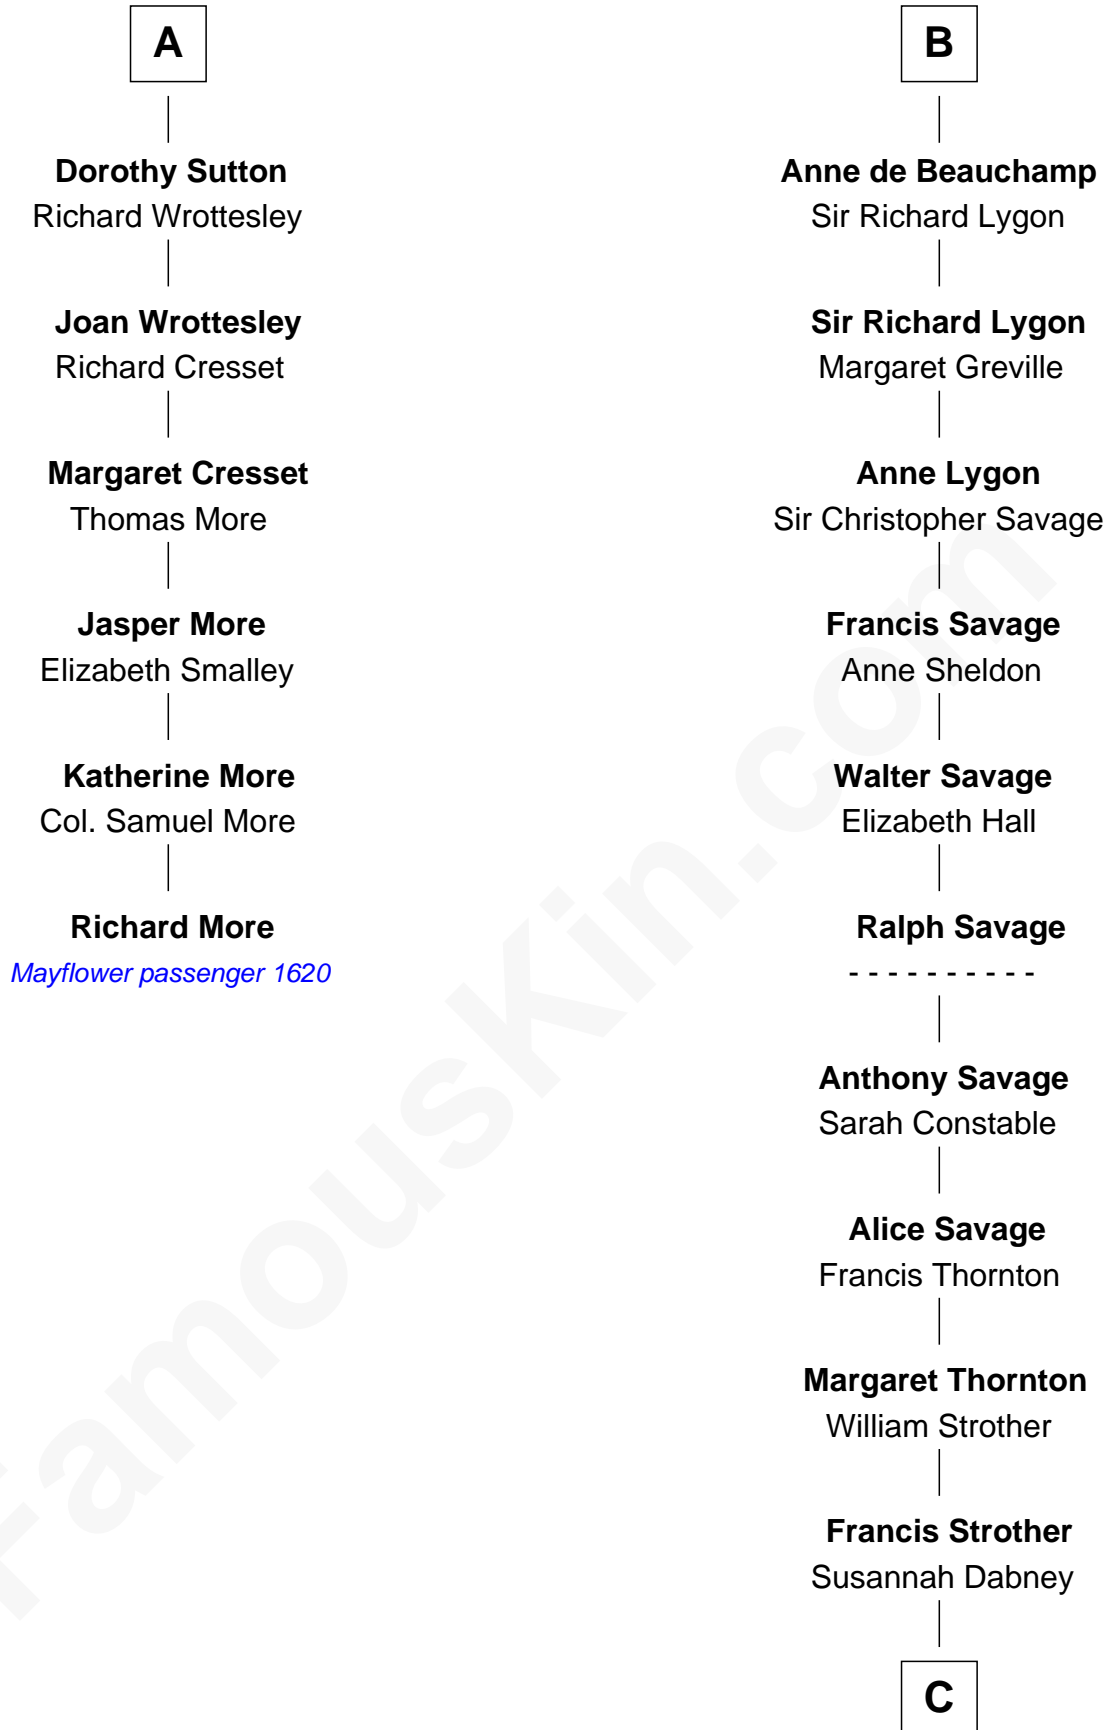

MAYFLOWER

FamousKin.com Relationship Chart of

Richard More

(c1614 - c1696) Mayflower passenger 1620

12th cousin 7 times removed of

Zachary Taylor

12th U.S. President

Sir Hugh le Despencer

Isabella de Beauchamp

Sir Philip le Despencer

Margaret de Goushill

Sir Philip le Despencer

Joan de Cobham

Sir Philip le Despencer

Elizabeth - - - - -

Alice le Despenser

Sir Edmund Ferrers

Ellen Roche

Margaret Ferrers

John de Beauchamp

Sir Richard de Beauchamp

Elizabeth Stafford

B

C

William Strother

Sarah Bayly

Sarah Dabney Strother

Col. Richard Taylor

Zachary Taylor

12th U.S. President

FamousKin.com