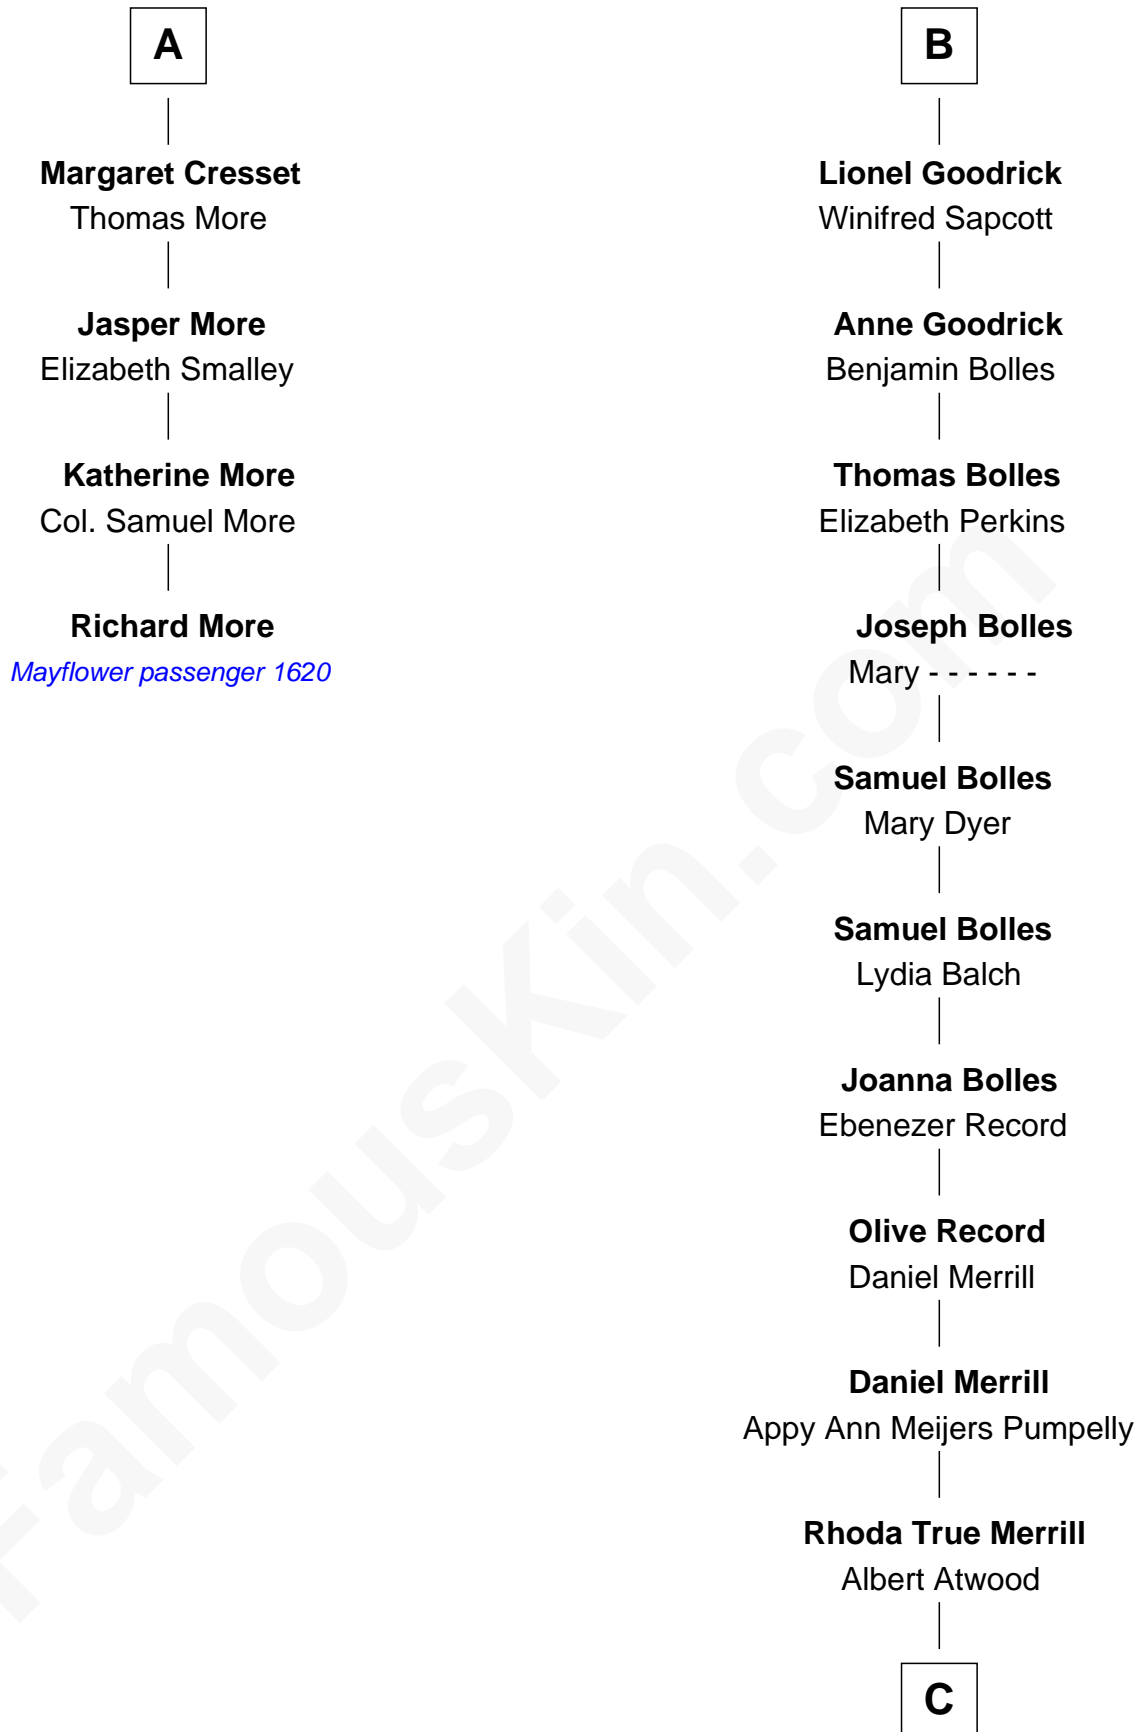

MAYFLOWER

FamousKin.com Relationship Chart of

Richard More

(c1614 - c1696) Mayflower passenger 1620

10th cousin 11 times removed of

Dave Cowens

NBA Hall of Famer

C

Thomas Albert Atwood

Priscilla Ann Kelly

Charles Albert Atwood

Mina Sylvia Cundiff

Stanley True Atwood

Dorothy Ann Ulrich

Ruth Ellen Atwood

John Joseph Cowens