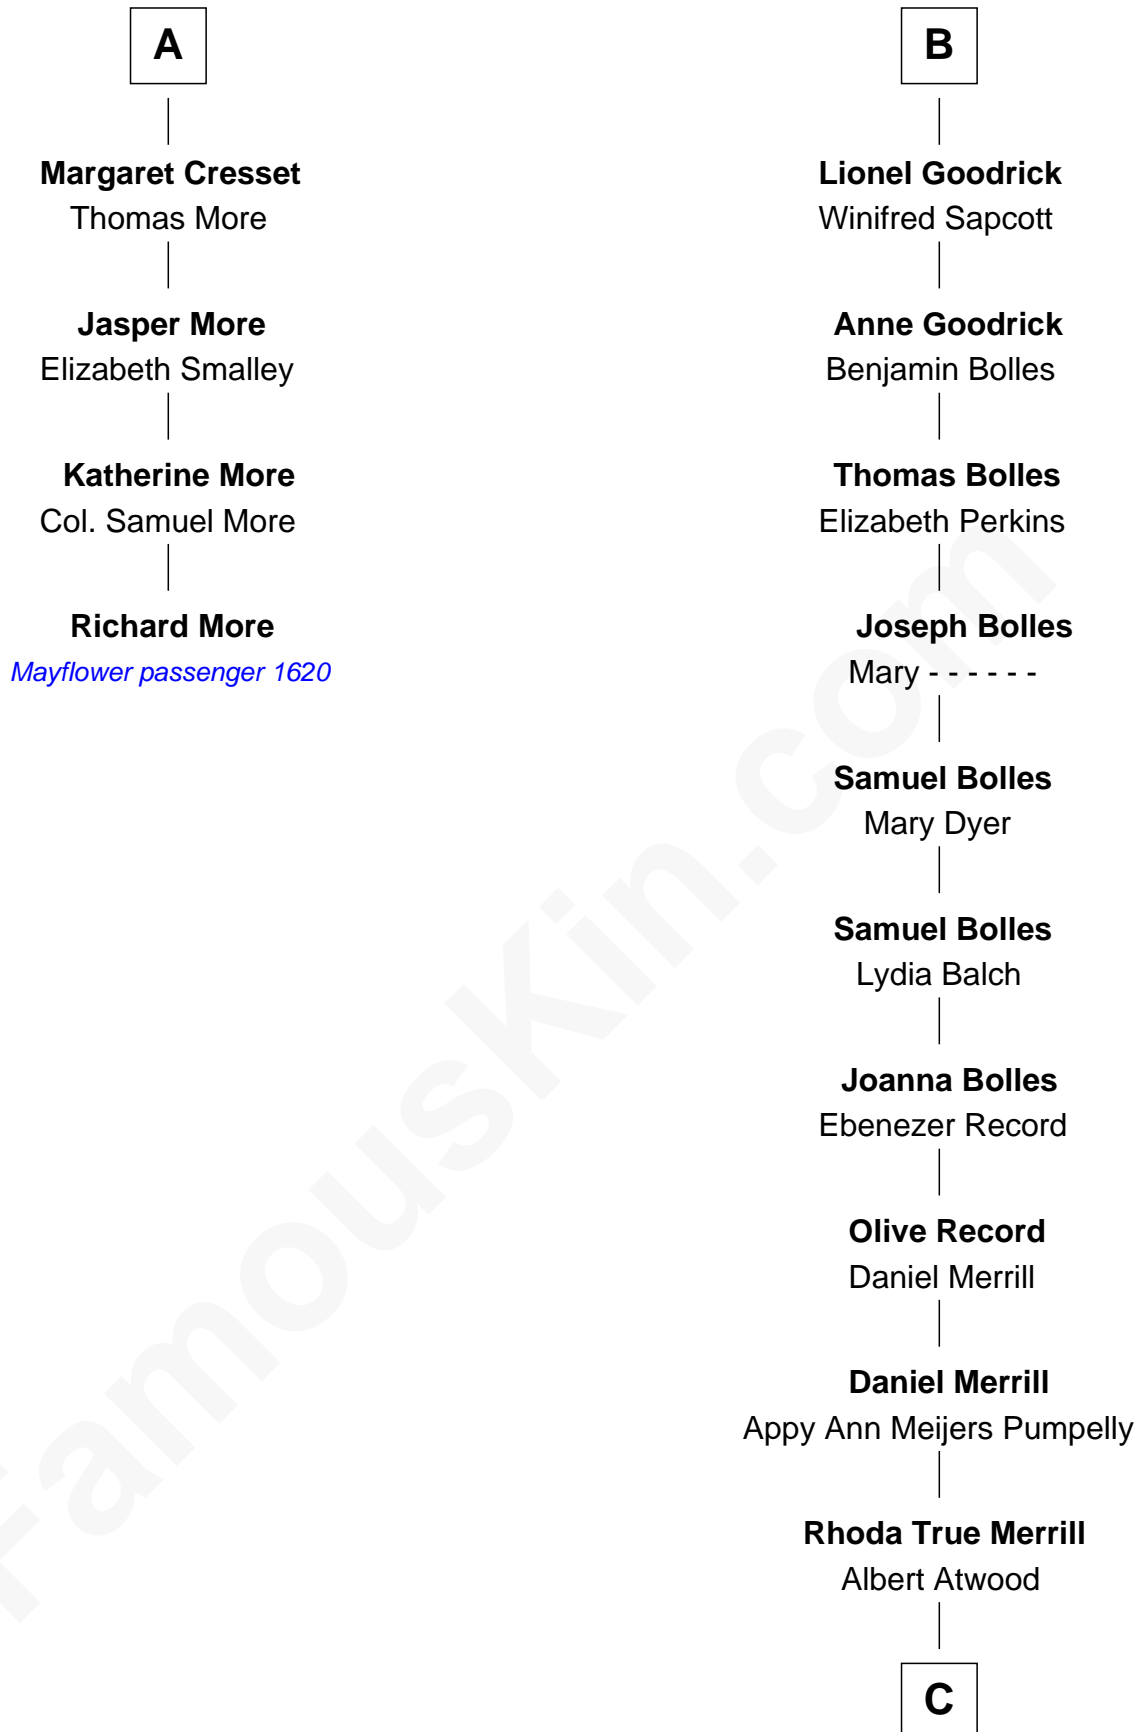

**MAYFLOWER**

# FamousKin.com Relationship Chart of

**Richard More**

(c1614 - c1696) *Mayflower passenger 1620*

10th cousin 11 times removed of

**Dave Cowens**

*NBA Hall of Famer*

**Sir Henry de Percy**

Idoine de Clifford

**C**

Thomas Albert Atwood

Priscilla Ann Kelly

Charles Albert Atwood

Mina Sylvia Cundiff

Stanley True Atwood

Dorothy Ann Ulrich

Ruth Ellen Atwood