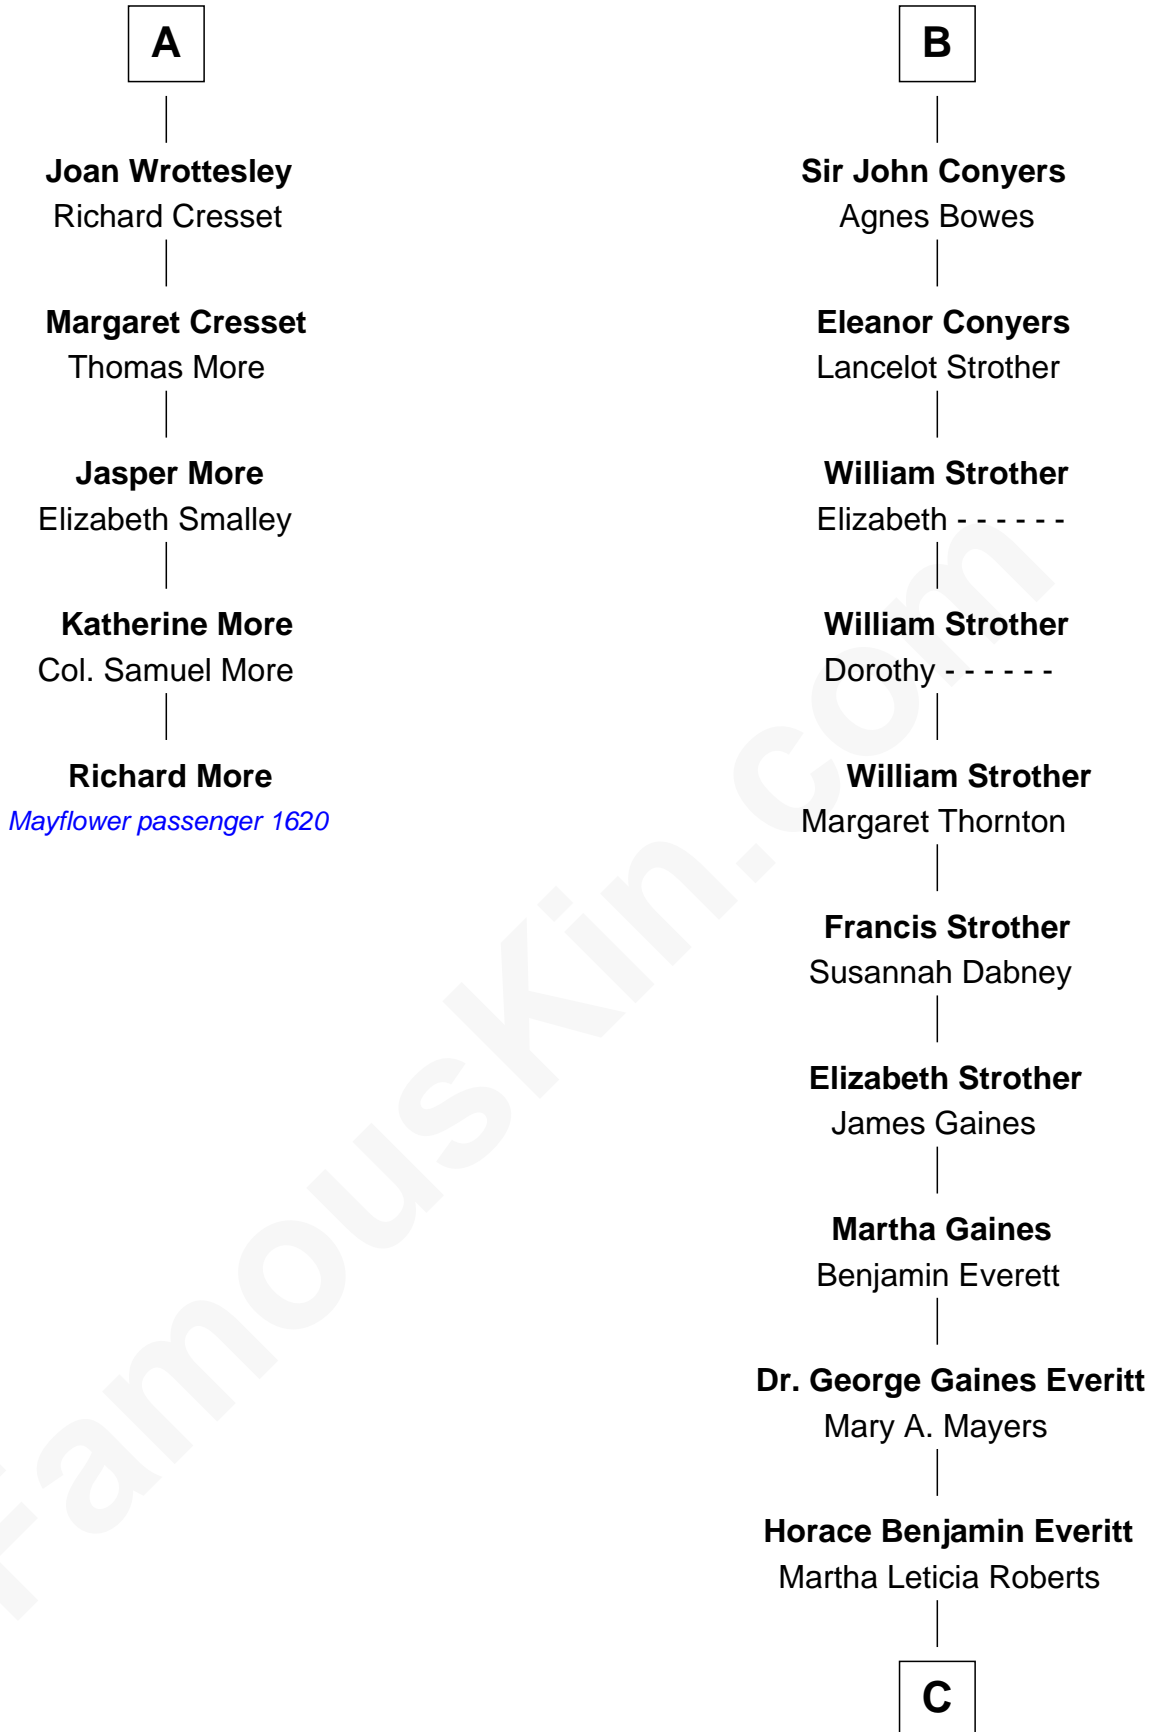

MAYFLOWER

FamousKin.com Relationship Chart of **Richard More**

(c1614 - c1696) *Mayflower passenger 1620*

11th cousin 8 times removed of

William H. Macy
TV and Movie Actor

Edward III, King of England
Philippa of Hainault

C

Mary Lois Everitt
Clement Overstreet

Lois Elizabeth Overstreet
William Hall Macy

William H. Macy
TV and Movie Actor

FamousKin.com