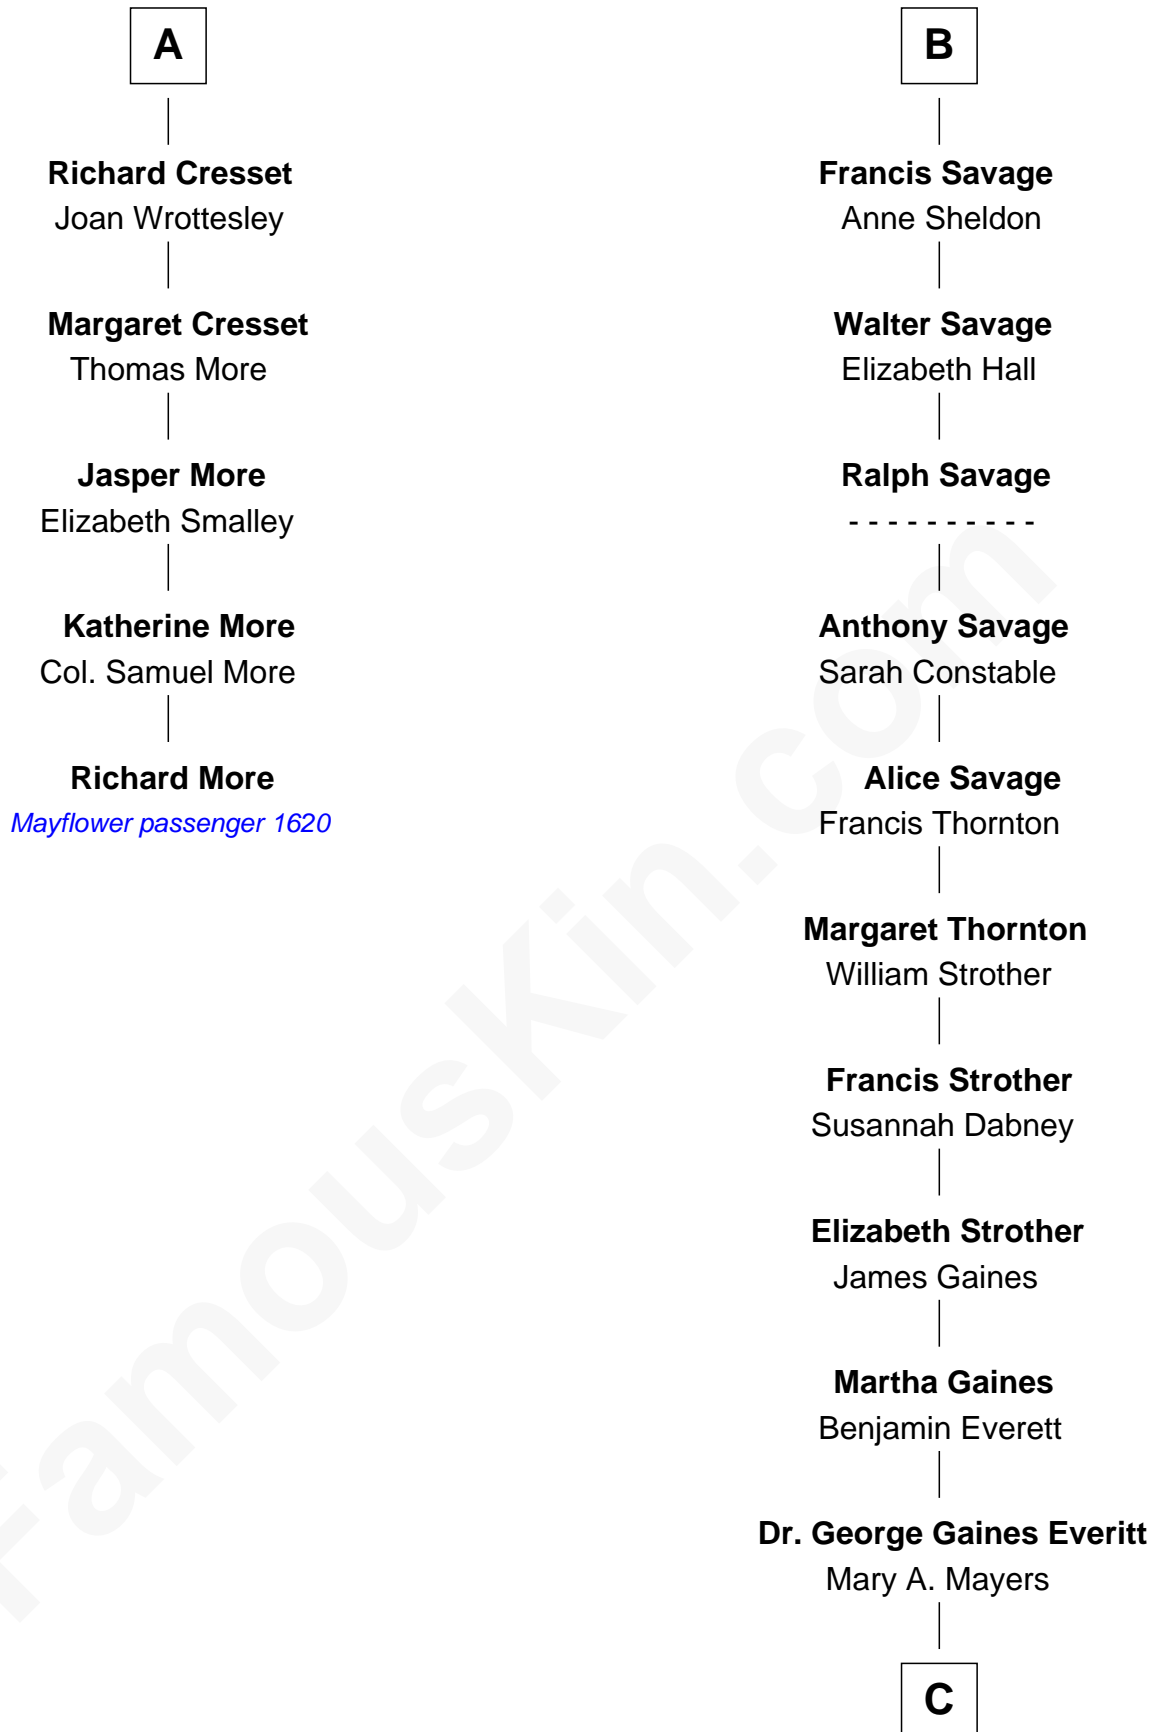

**MAYFLOWER**

# FamousKin.com Relationship Chart of

**Richard More**

*(c1614 - c1696) Mayflower passenger 1620*

**11th cousin 9 times removed of**

**William H. Macy**

*TV and Movie Actor*

**Henry Plantagenet**

Maud de Chaworth

**C**

—  
**Horace Benjamin Everitt**

Martha Leticia Roberts

—  
**Mary Lois Everitt**

Clement Overstreet

—  
**Lois Elizabeth Overstreet**

William Hall Macy

—  
**William H. Macy**