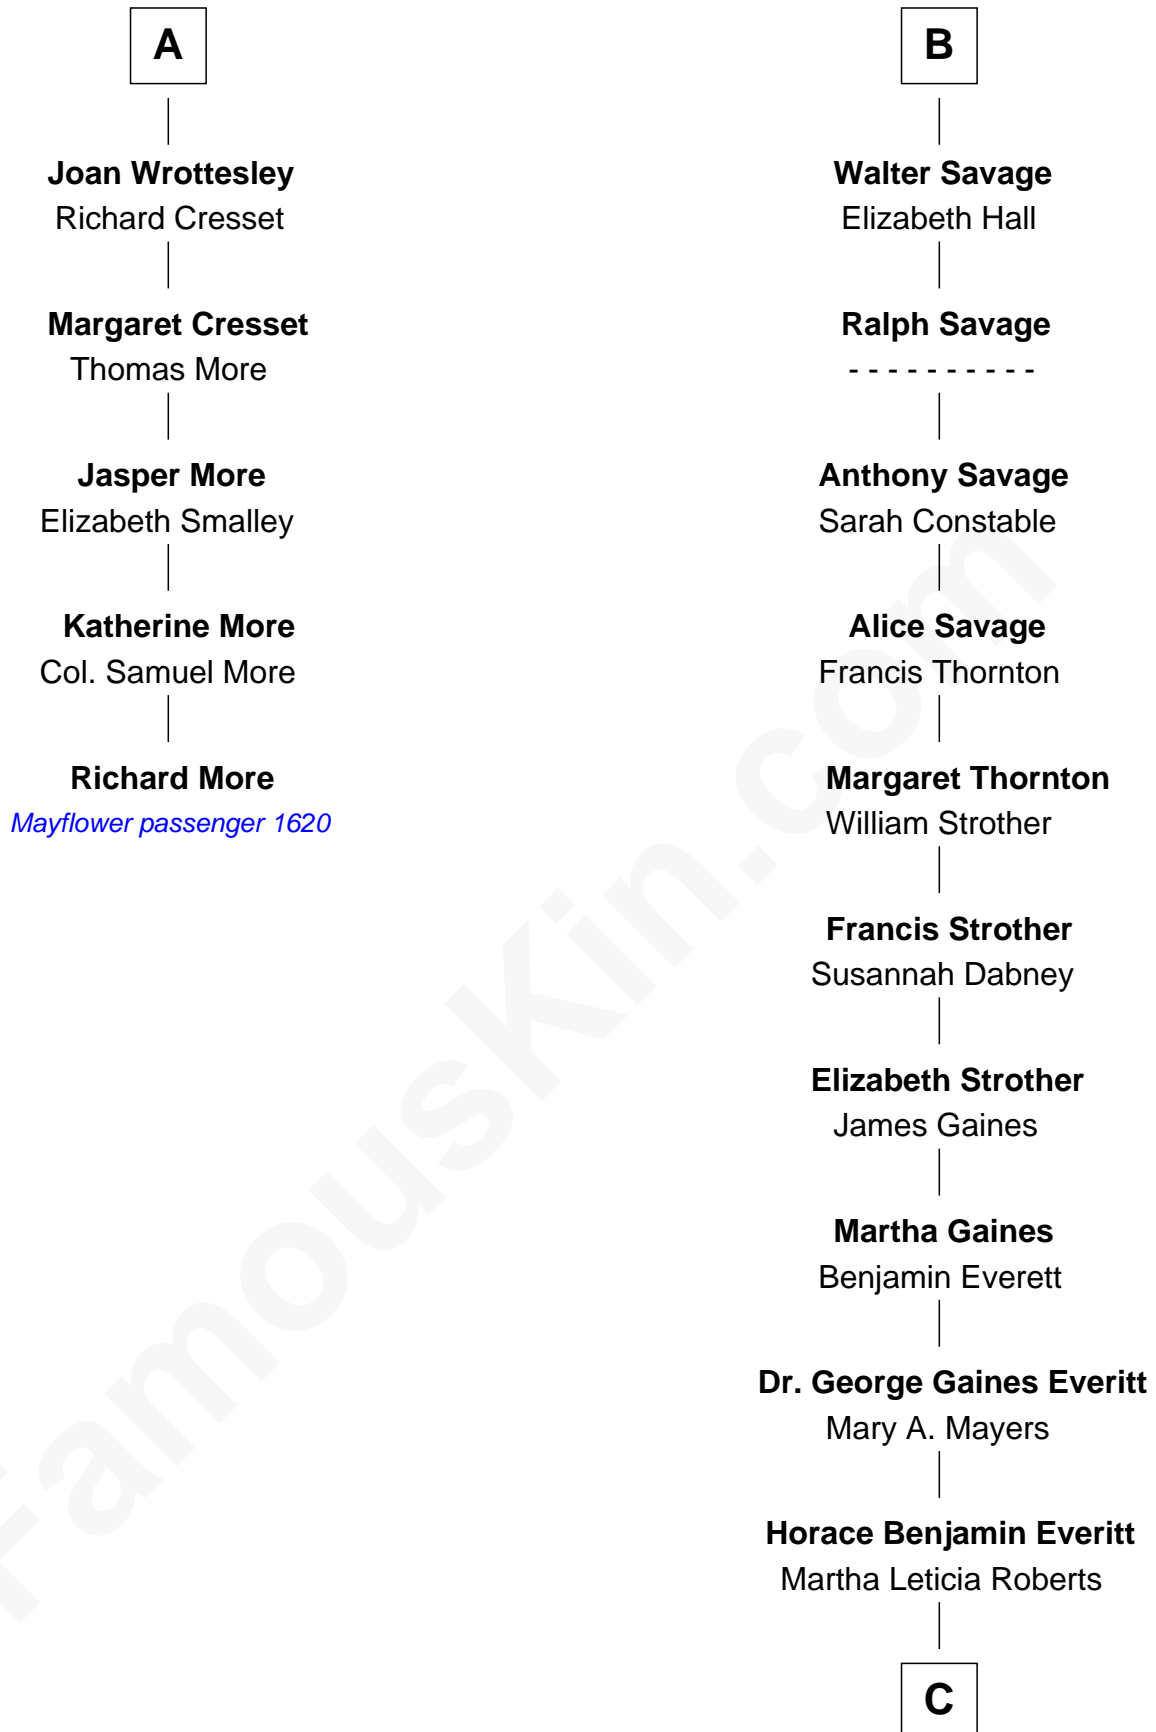

MAYFLOWER

FamousKin.com Relationship Chart of

Richard More

(c1614 - c1696) Mayflower passenger 1620

11th cousin 8 times removed of

William H. Macy

TV and Movie Actor

Elizabeth de Badlesmere

with husband
Sir Edmund Mortimer

with husband
Sir William de Bohun

Sir Roger de Mortimer
Philippa de Montagu

Elizabeth de Bohun
Sir Richard Fitzalan

Edmund Mortimer
Philippa Plantagenet

Elizabeth Fitzalan
Sir Robert Goushill

Elizabeth Mortimer
Sir Henry Percy

Joan Goushill
Sir Thomas Stanley

Elizabeth Percy
Sir John Clifford

Katherine Stanley
Sir John Savage

Thomas Clifford
Joan Dacre

Sir Christopher Savage
Anne Stanley

Matilda Clifford
Sir Edmund Sutton

Sir Christopher Savage
Anne Lygon

Dorothy Sutton
Richard Wrottesley

Francis Savage
Anne Sheldon

A

B

C

Mary Lois Everitt
Clement Overstreet

Lois Elizabeth Overstreet
William Hall Macy