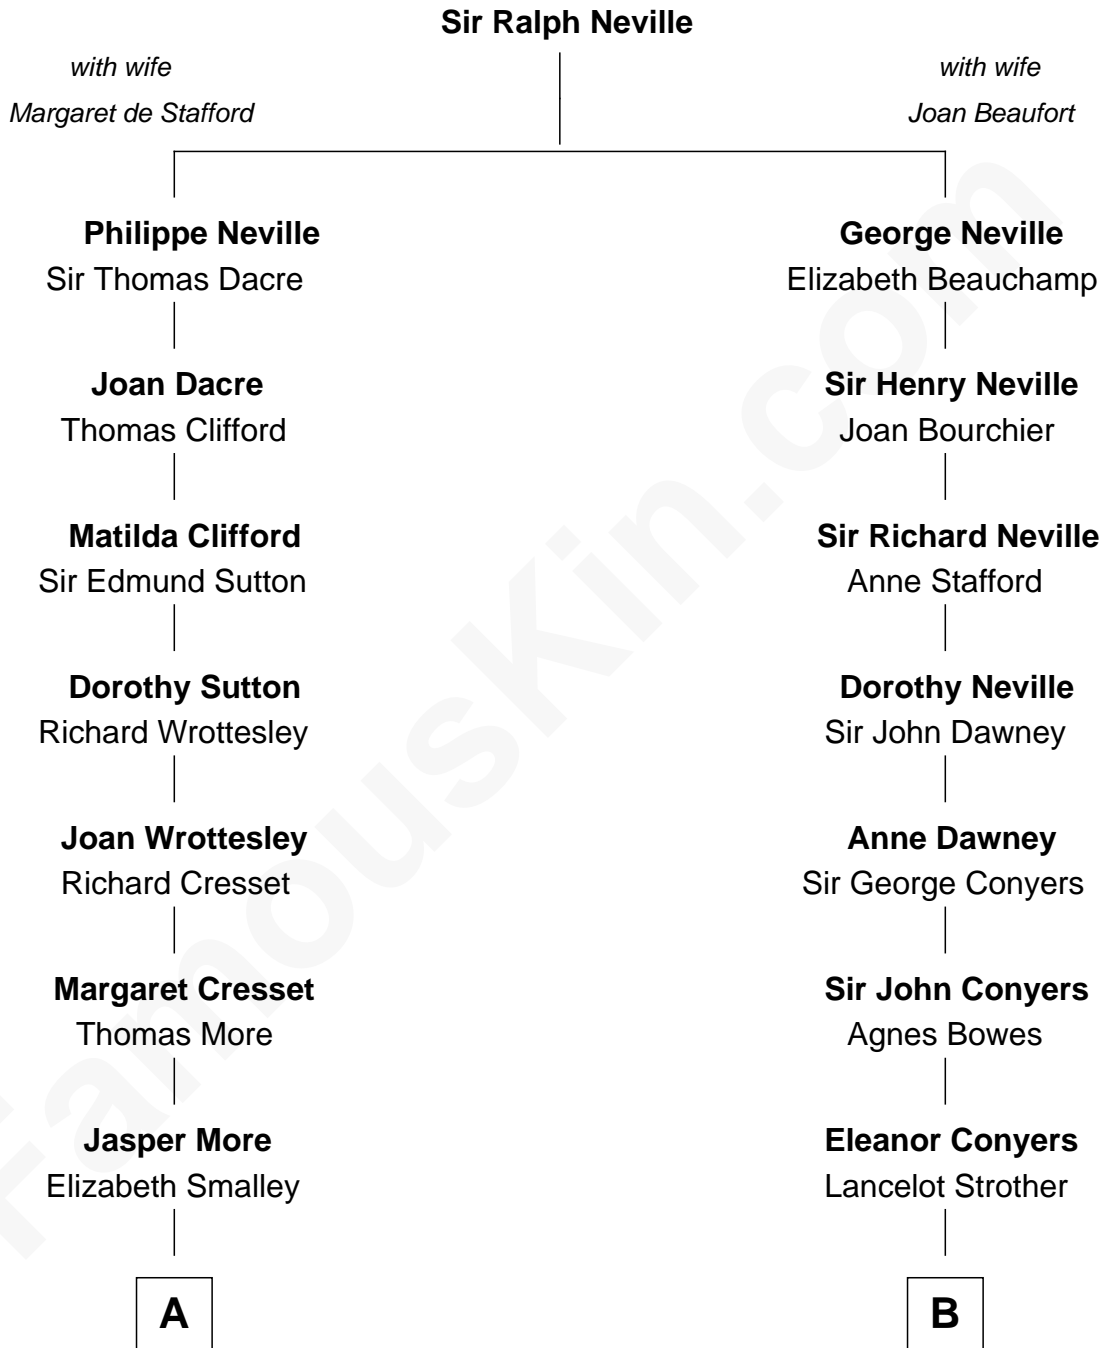

**MAYFLOWER**

# FamousKin.com Relationship Chart of **Richard More**

(c1614 - c1696) Mayflower passenger 1620

8th cousin 9 times removed of

**William H. Macy**  
TV and Movie Actor

**A**

**Katherine More**  
Col. Samuel More

**Richard More**  
*Mayflower passenger 1620*

**B**

**William Strother**  
Elizabeth - - - - -

**William Strother**  
Dorothy - - - - -

**William Strother**  
Margaret Thornton

**Francis Strother**  
Susannah Dabney