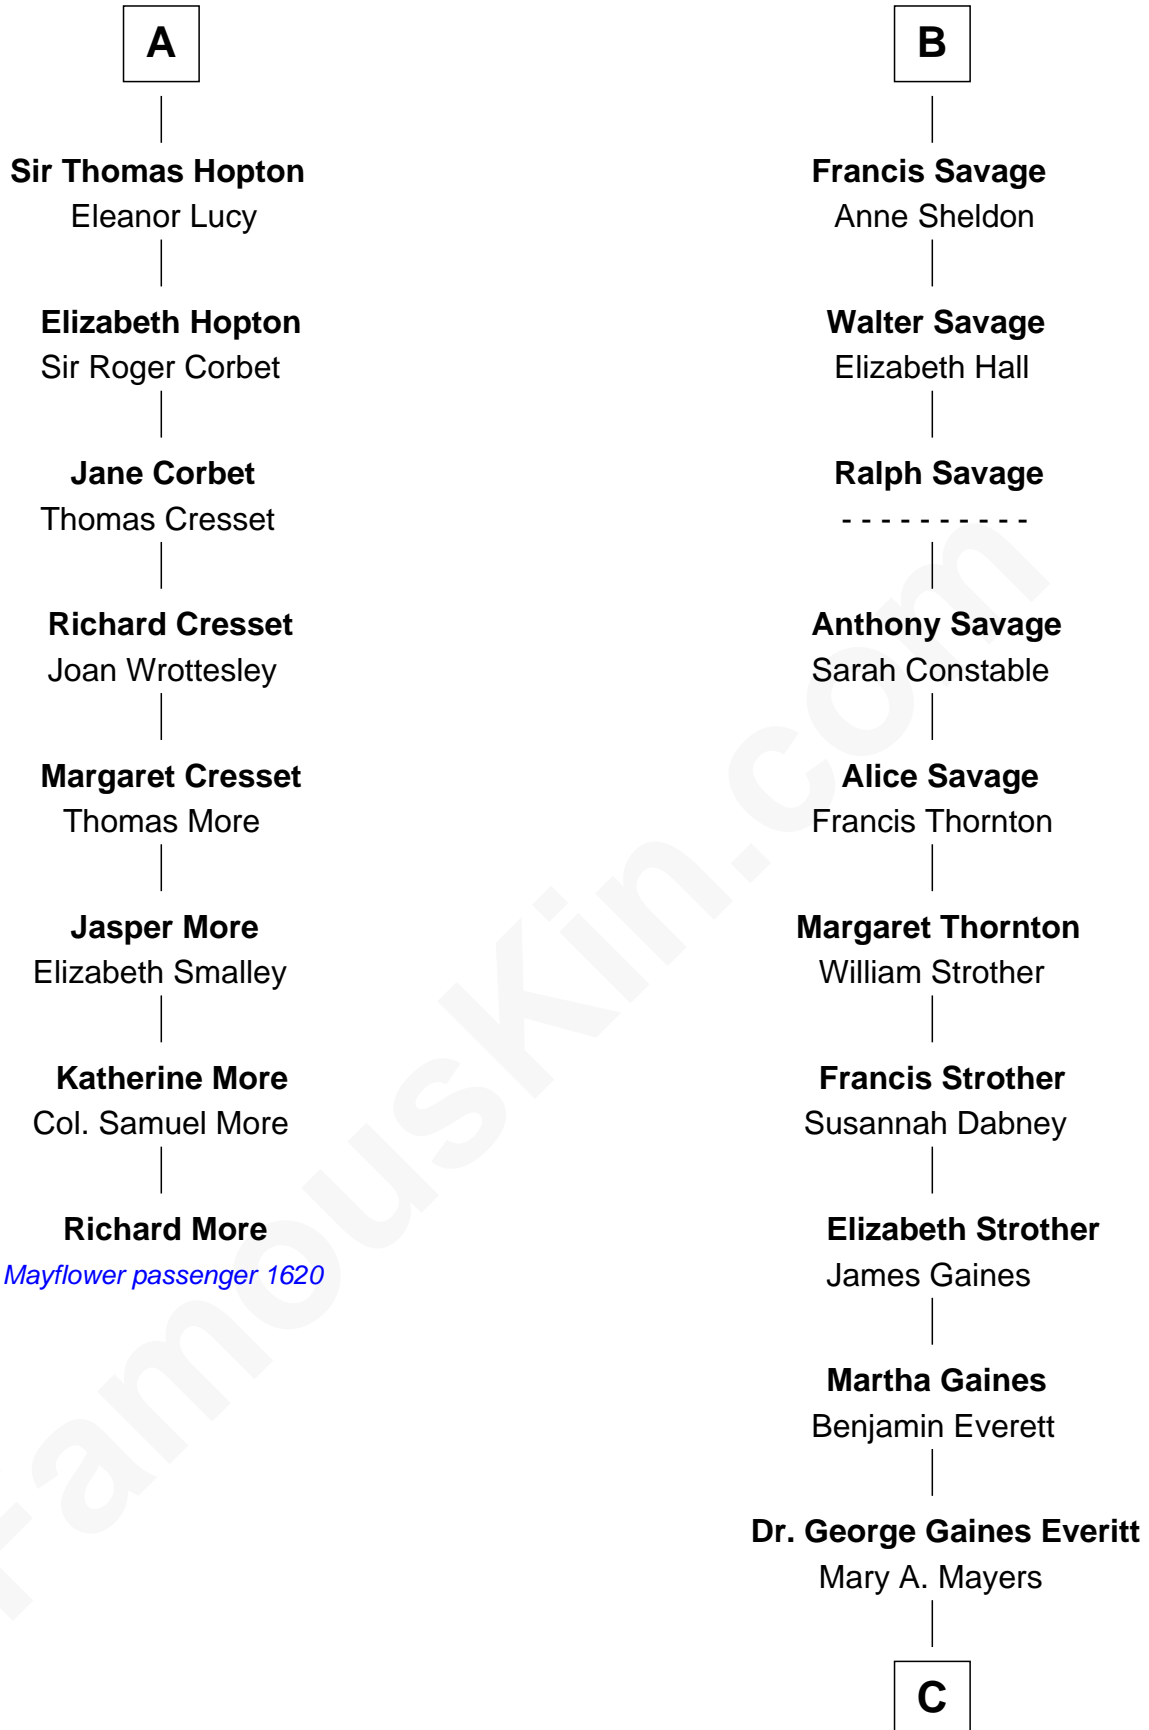

# FamousKin.com Relationship Chart of

**Richard More**

*(c1614 - c1696) Mayflower passenger 1620*

**14th cousin 6 times removed of**

**William H. Macy**

*TV and Movie Actor*

**Humphrey de Bohun**

Elizabeth Plantagenet

**Eleanor de Bohun**  
Sir James le Boteler

**Pernel le Boteler**  
Sir Gilbert Talbot

**Elizabeth Talbot**  
Sir Henry de Grey

**Richard Grey**  
Blanche de la Vache

**Alice Grey**  
Sir William Burley

**Elizabeth Burley**  
Sir John Hopton

**Sir Walter Hopton**  
Joan Mortimer

**A**

**Sir William de Bohun**  
Elizabeth de Badlesmere

**Elizabeth de Bohun**  
Sir Richard Fitzalan

**Elizabeth Fitzalan**  
Sir Robert Goushill

**Joan Goushill**  
Sir Thomas Stanley

**Katherine Stanley**  
Sir John Savage

**Sir Christopher Savage**  
Anne Stanley

**Sir Christopher Savage**  
Anne Lygon

**B**

**C**

—  
**Horace Benjamin Everitt**

Martha Leticia Roberts

—  
**Mary Lois Everitt**