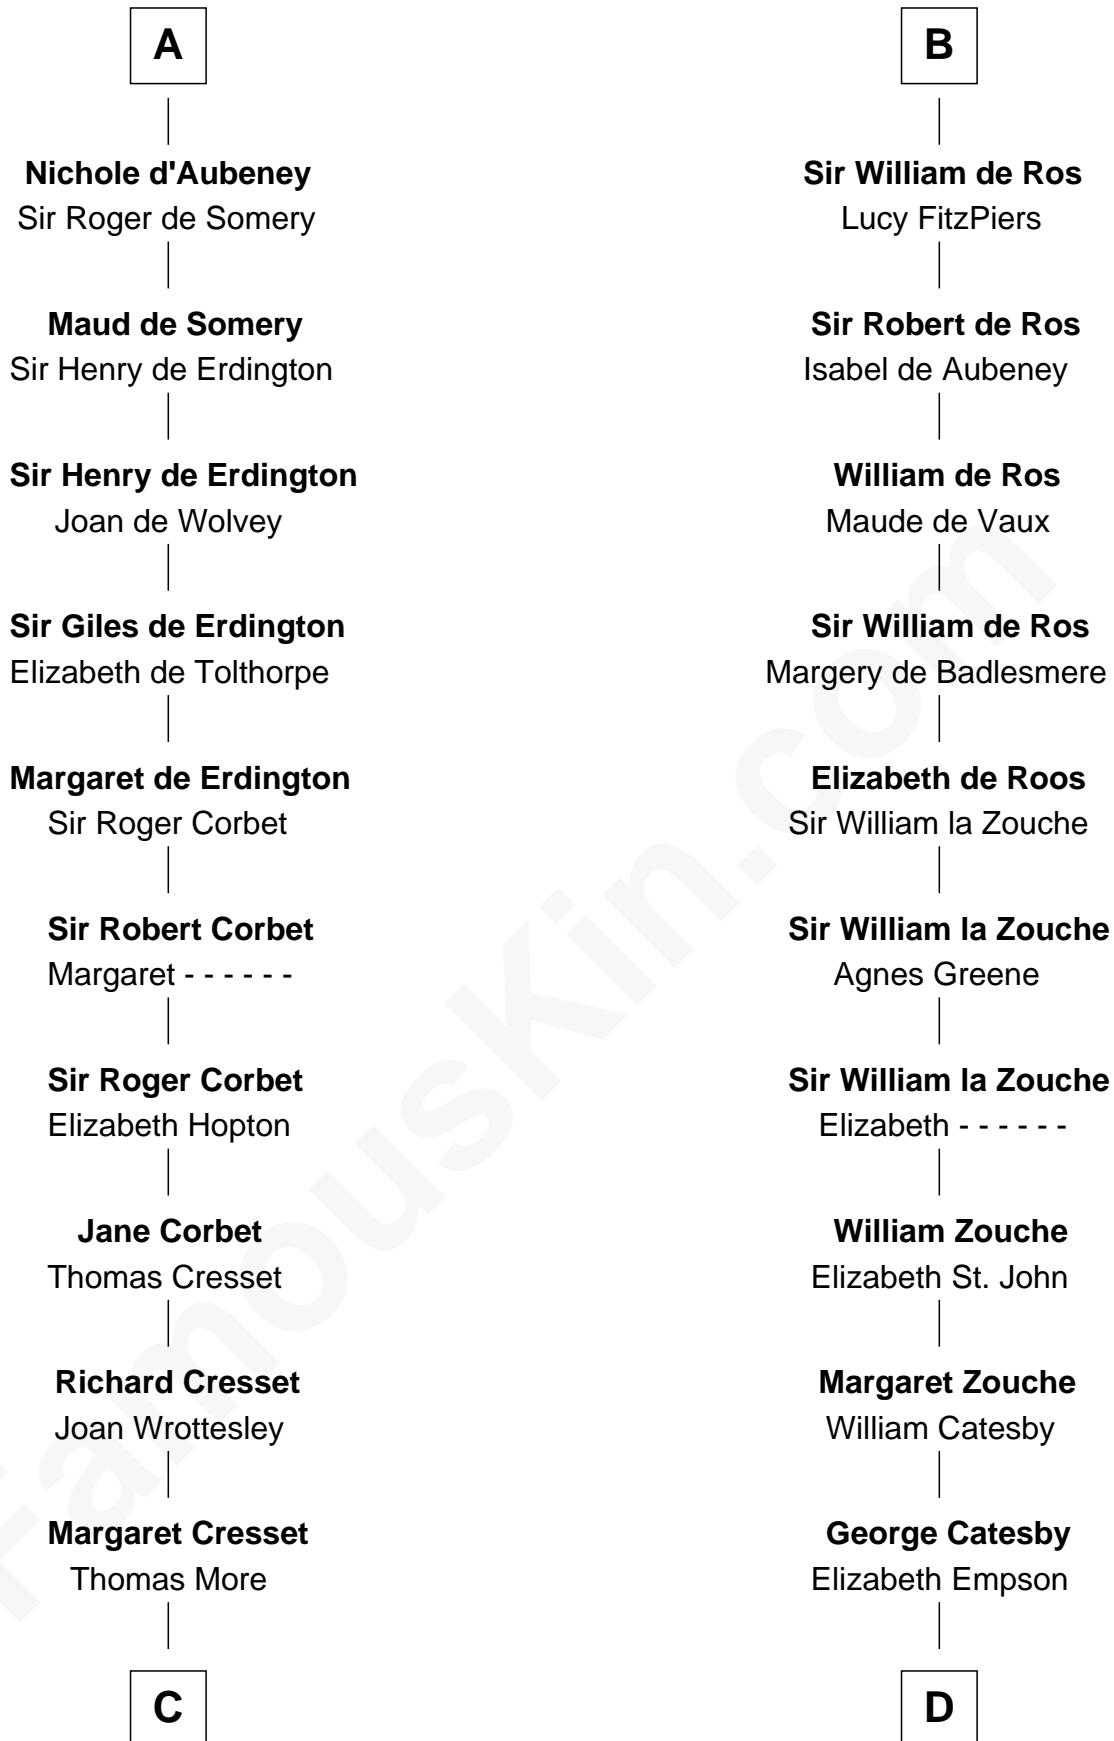

MAYFLOWER

FamousKin.com Relationship Chart of

Richard More

(c1614 - c1696) Mayflower passenger 1620

19th cousin 1 time removed of

Robert Catesby

Leader of Gunpowder Plot

Fulbert of Falaise

C

Jasper More
Elizabeth Smalley

Katherine More
Col. Samuel More

Richard More
Mayflower passenger 1620

D

Sir Richard Catesby
Dorothy Spencer

William Catesby
Katherine Willington

Sir William Catesby
Anne Throckmorton

Robert Catesby
Leader of Gunpowder Plot

FamousKin.com