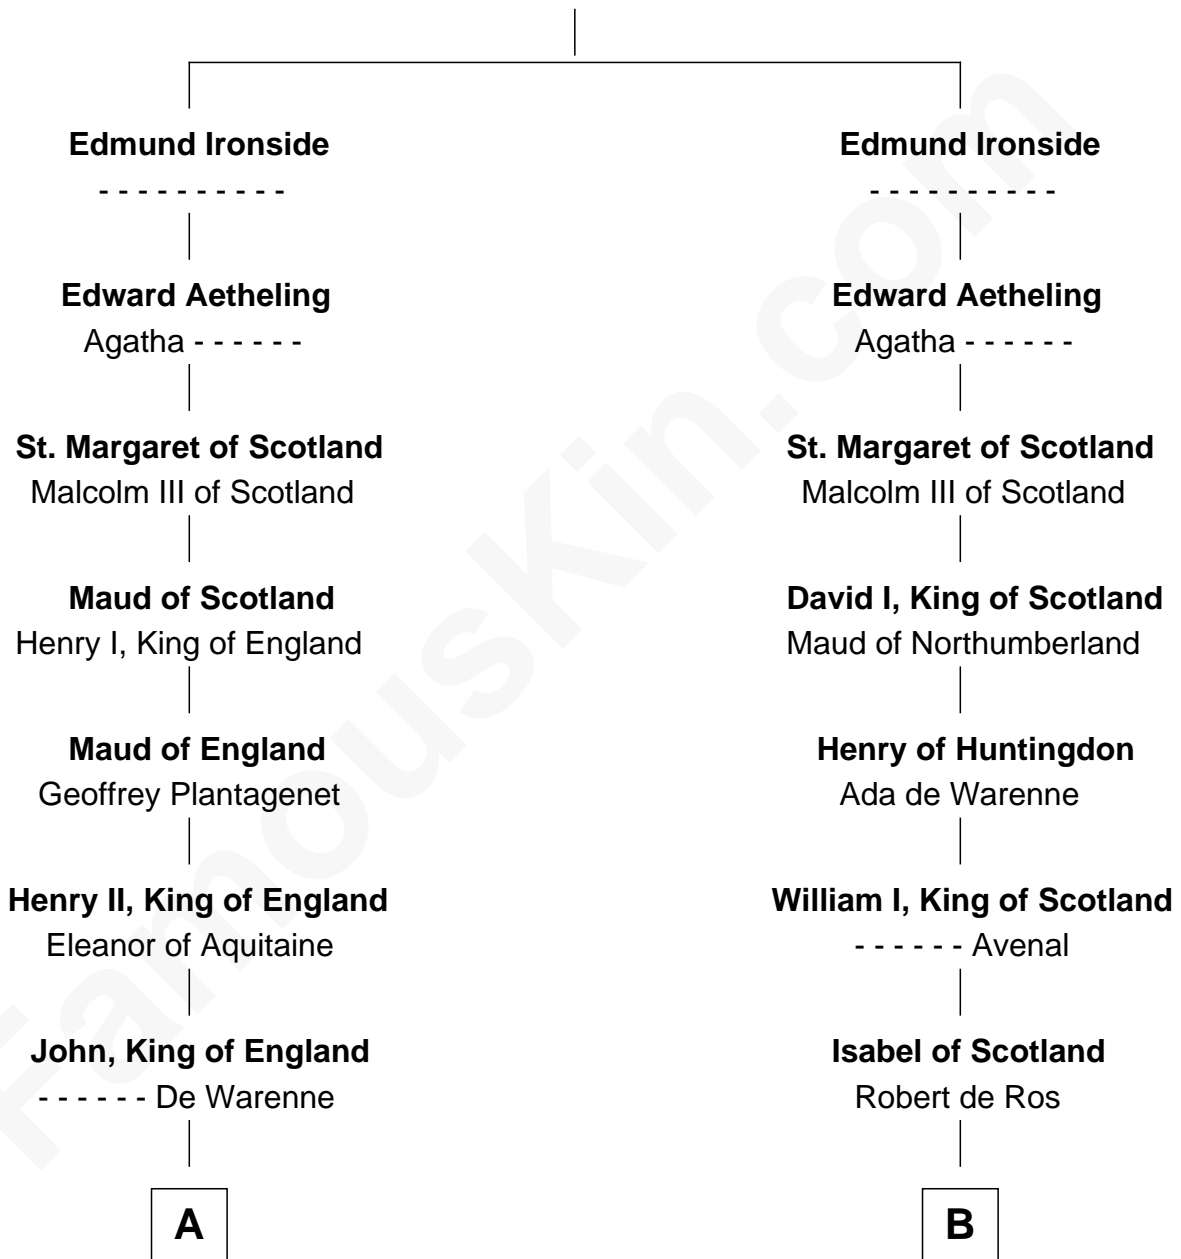

MAYFLOWER

FamousKin.com Relationship Chart of

Richard More

(c1614 - c1696) *Mayflower passenger 1620*

20th cousin of

Robert Catesby

Leader of Gunpowder Plot

Ethelred II the Unready

Alfflaed - - - - -

C

Margaret Cresset

Thomas More

Jasper More

Elizabeth Smalley

Katherine More

Col. Samuel More

Richard More

Mayflower passenger 1620

D

Sir Richard Catesby

Dorothy Spencer

William Catesby

Katherine Willington

Sir William Catesby

Anne Throckmorton

Robert Catesby

Leader of Gunpowder Plot