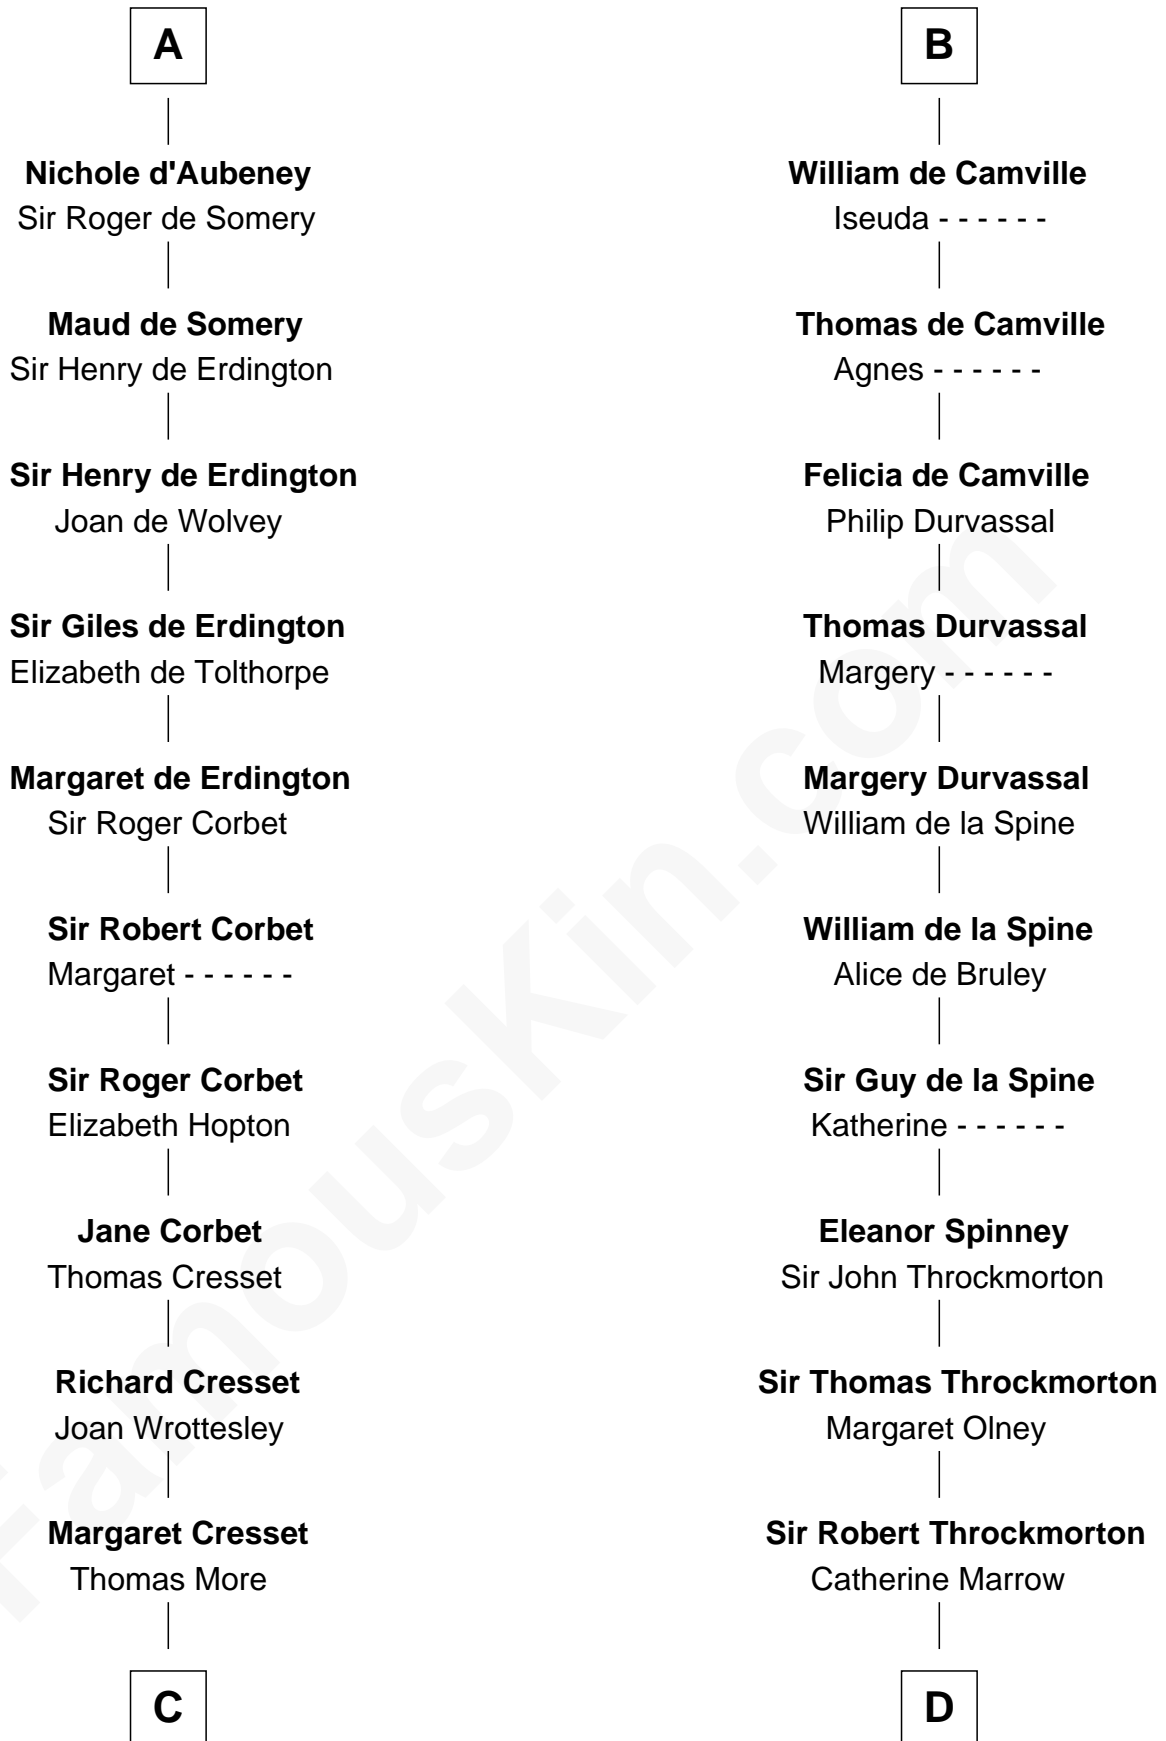

MAYFLOWER

FamousKin.com Relationship Chart of

Richard More

(c1614 - c1696) Mayflower passenger 1620

19th cousin 1 time removed of

Robert Catesby

Leader of Gunpowder Plot

Charles of Lower Lorraine

C

Jasper More
Elizabeth Smalley

Katherine More
Col. Samuel More

Richard More
Mayflower passenger 1620

D

Sir George Throckmorton
Katherine Vaux

Sir Robert Throckmorton
Elizabeth Hussey

Anne Throckmorton
Sir William Catesby

Robert Catesby
Leader of Gunpowder Plot

FamousKin.com