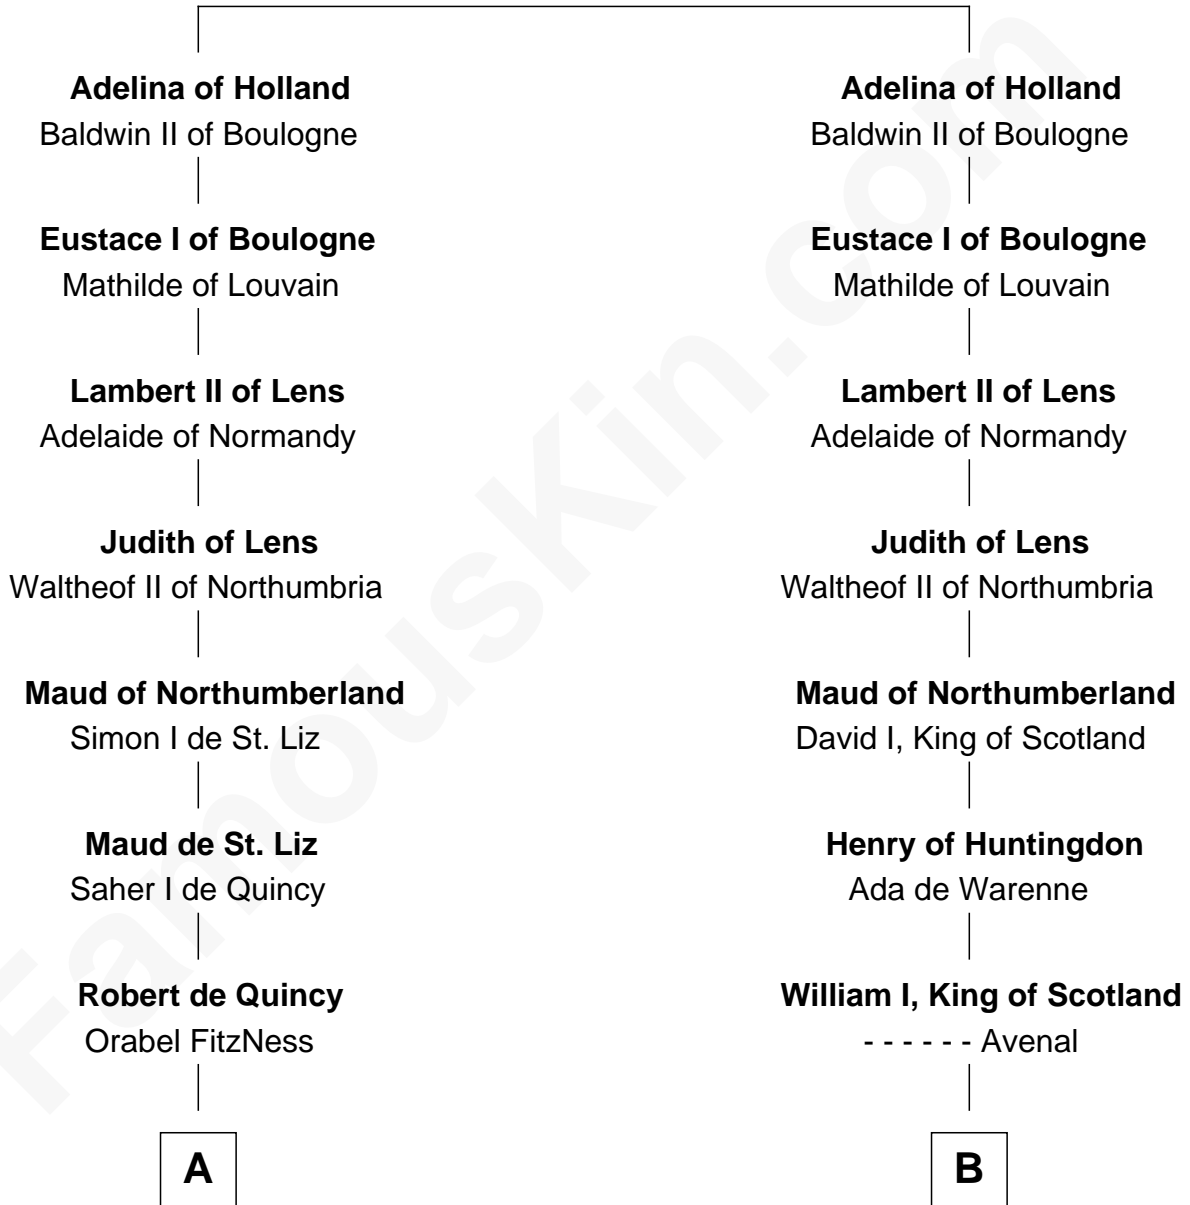

**MAYFLOWER**

# FamousKin.com Relationship Chart of

**Richard More**

(c1614 - c1696) *Mayflower passenger 1620*

21st cousin of

**Robert Catesby**

*Leader of Gunpowder Plot*

**Arnulf of Holland**  
Lutgardis of Luxemburg

**C**