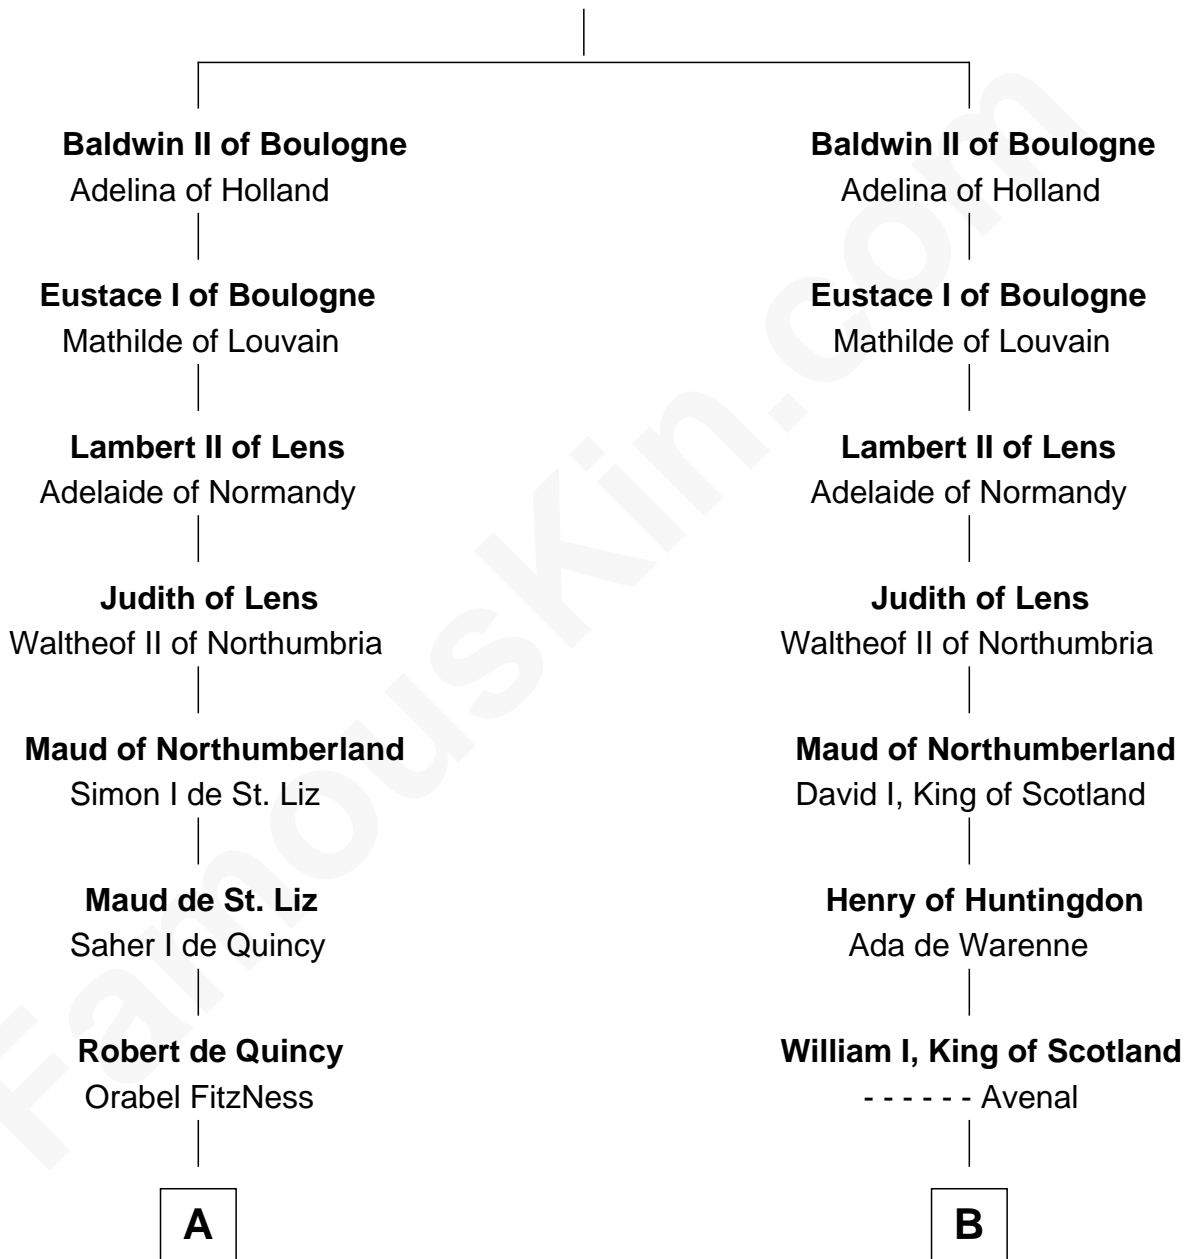

MAYFLOWER

FamousKin.com Relationship Chart of

Richard More

(c1614 - c1696) Mayflower passenger 1620

21st cousin of

Robert Catesby

Leader of Gunpowder Plot

Arnulf III of Boulogne

C

Joan Wrottesley

Richard Cresset

Margaret Cresset

Thomas More

Jasper More

Elizabeth Smalley

Katherine More

William Catesby

Katherine Willington

Sir William Catesby

Anne Throckmorton

Robert Catesby

Leader of Gunpowder Plot