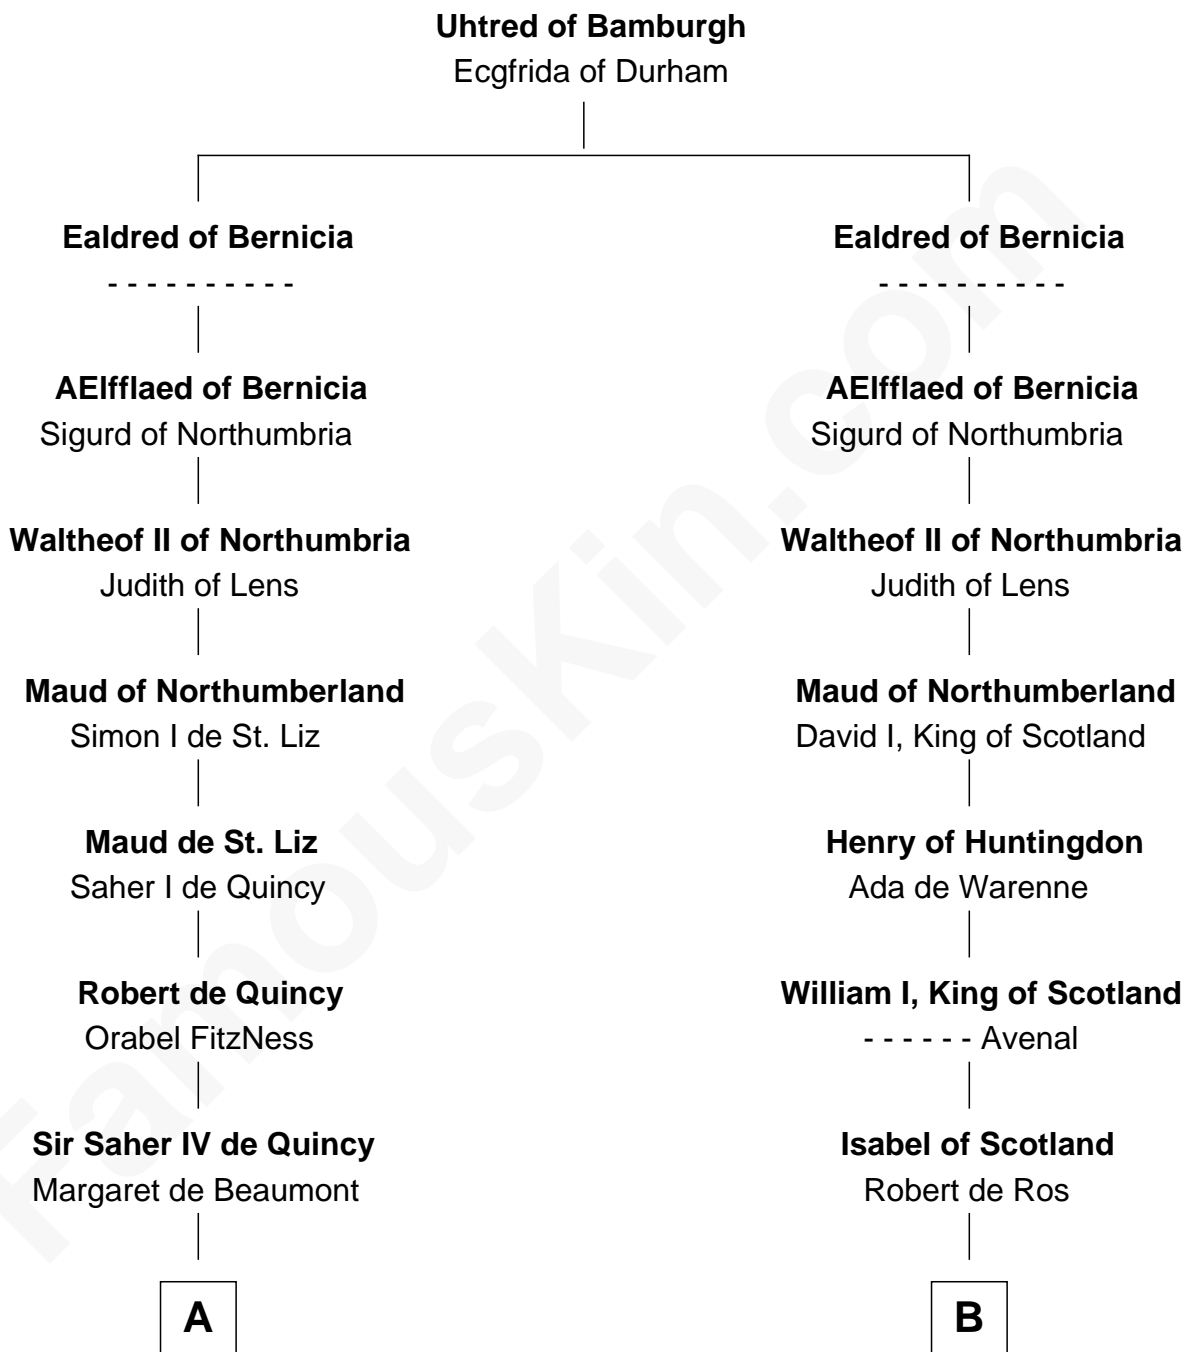

MAYFLOWER

FamousKin.com Relationship Chart of

Richard More

(c1614 - c1696) Mayflower passenger 1620

20th cousin of

Robert Catesby

Leader of Gunpowder Plot

C

Margaret Cresset

Thomas More

Jasper More

Elizabeth Smalley

Katherine More

Col. Samuel More

Richard More

Mayflower passenger 1620

Leader of Gunpowder Plot

FamousKin.com