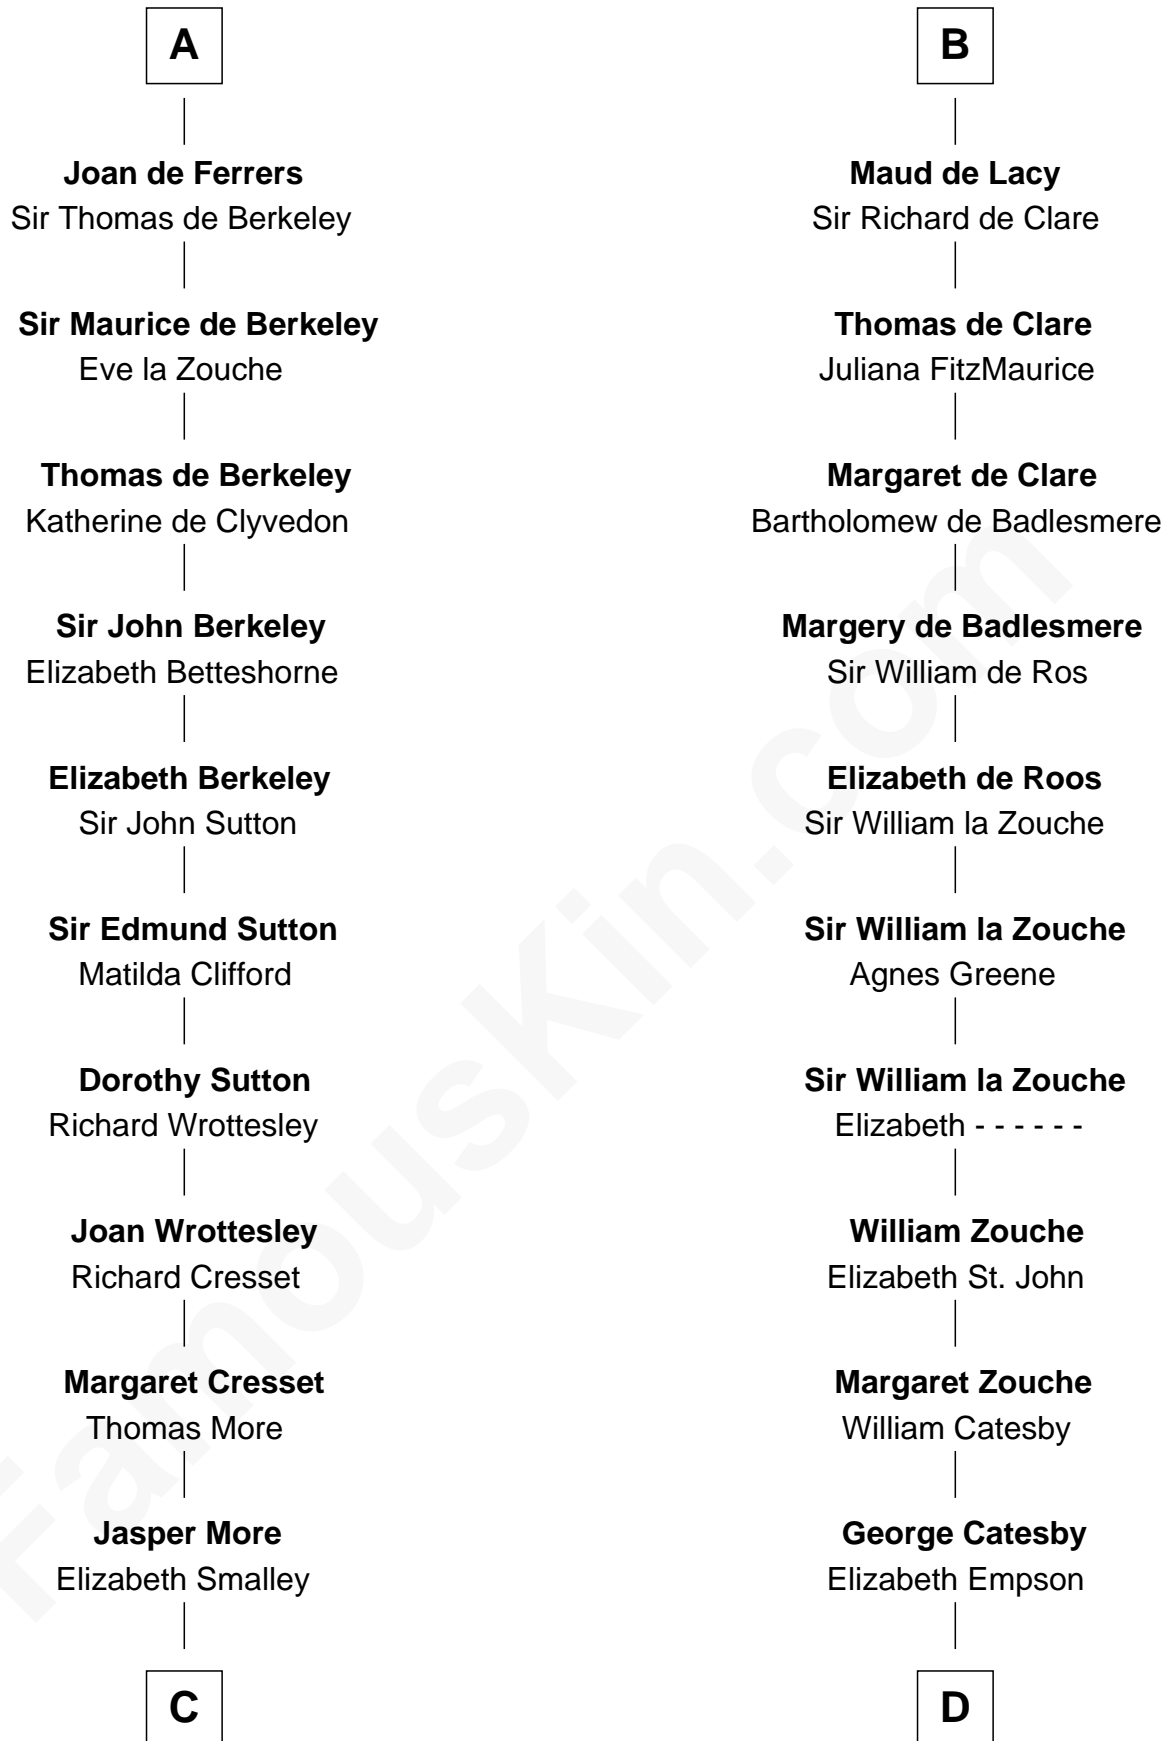

**MAYFLOWER**

# FamousKin.com Relationship Chart of

**Richard More**

*(c1614 - c1696) Mayflower passenger 1620*

**18th cousin 2 times removed of**

**Robert Catesby**

*Leader of Gunpowder Plot*

**Baldwin VI of Flanders**

Richildis of Hainault

**C**

**Katherine More**  
Col. Samuel More

**Richard More**  
*Mayflower passenger 1620*

**D**

**Sir Richard Catesby**  
Dorothy Spencer

**William Catesby**  
Katherine Willington

**Sir William Catesby**  
Anne Throckmorton

**Robert Catesby**  
*Leader of Gunpowder Plot*

FamousKin.com