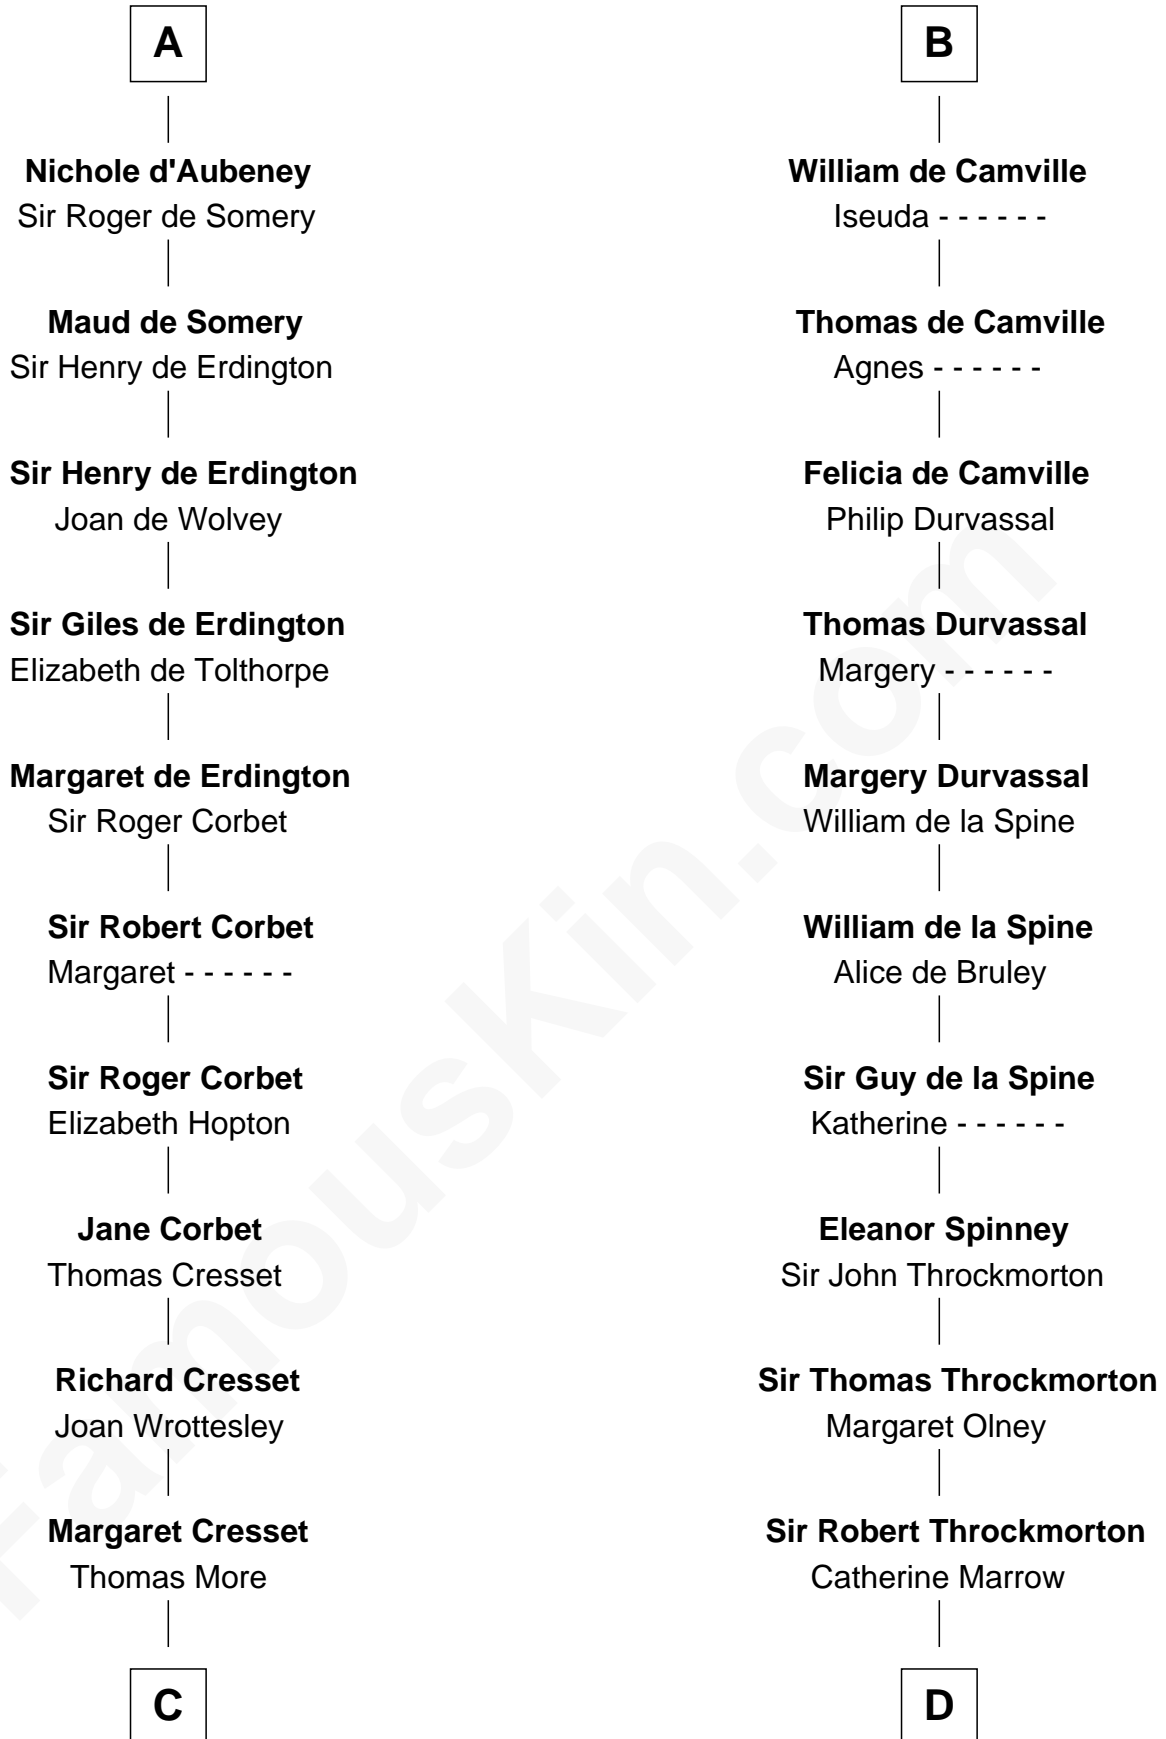

**MAYFLOWER**

# FamousKin.com Relationship Chart of

**Richard More**

(c1614 - c1696) *Mayflower passenger 1620*

19th cousin 1 time removed of

**Robert Catesby**

*Leader of Gunpowder Plot*

**Godfrey I, Count of Verdun**

Mathilde of Saxony

**C**

**Jasper More**  
Elizabeth Smalley

**Katherine More**  
Col. Samuel More

**Richard More**  
*Mayflower passenger 1620*

**D**

**Sir George Throckmorton**  
Katherine Vaux

**Sir Robert Throckmorton**  
Elizabeth Hussey

**Anne Throckmorton**  
Sir William Catesby

**Robert Catesby**  
*Leader of Gunpowder Plot*

FamousKin.com