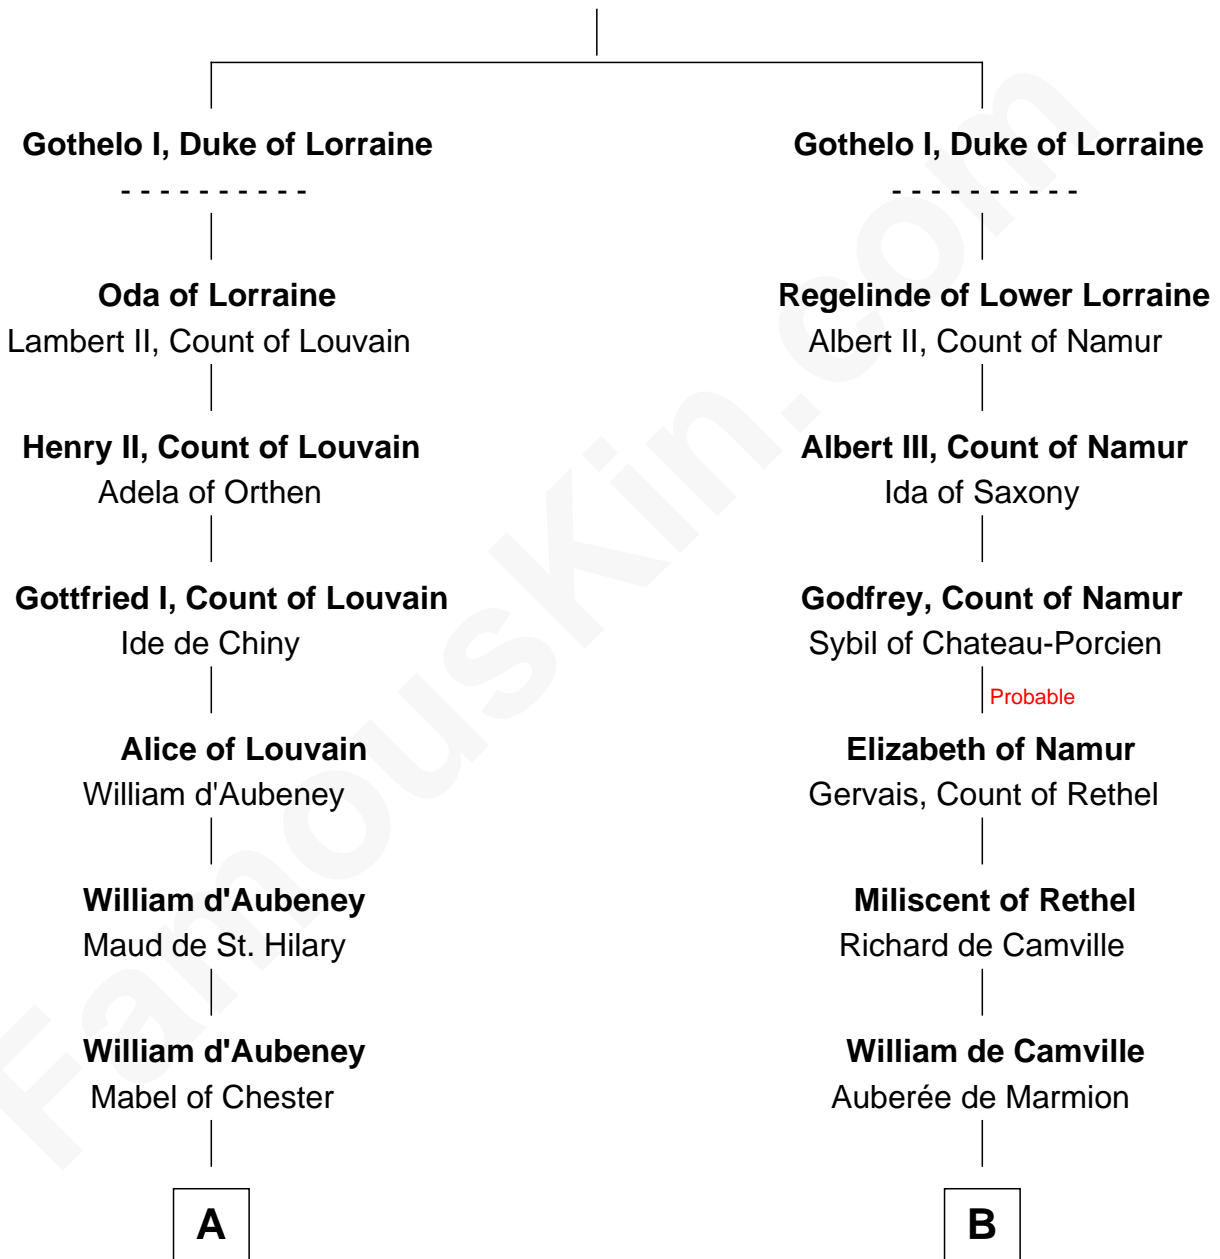

**MAYFLOWER**

# FamousKin.com Relationship Chart of

**Richard More**

(c1614 - c1696) *Mayflower passenger 1620*

19th cousin 1 time removed of

**Robert Catesby**

*Leader of Gunpowder Plot*

**Godfrey I, Count of Verdun**

Mathilde of Saxony

**C**

**Jasper More**  
Elizabeth Smalley

**Katherine More**  
Col. Samuel More

**Richard More**  
*Mayflower passenger 1620*

**D**

**Sir George Throckmorton**  
Katherine Vaux

**Sir Robert Throckmorton**  
Elizabeth Hussey

**Anne Throckmorton**  
Sir William Catesby

**Robert Catesby**  
*Leader of Gunpowder Plot*

FamousKin.com