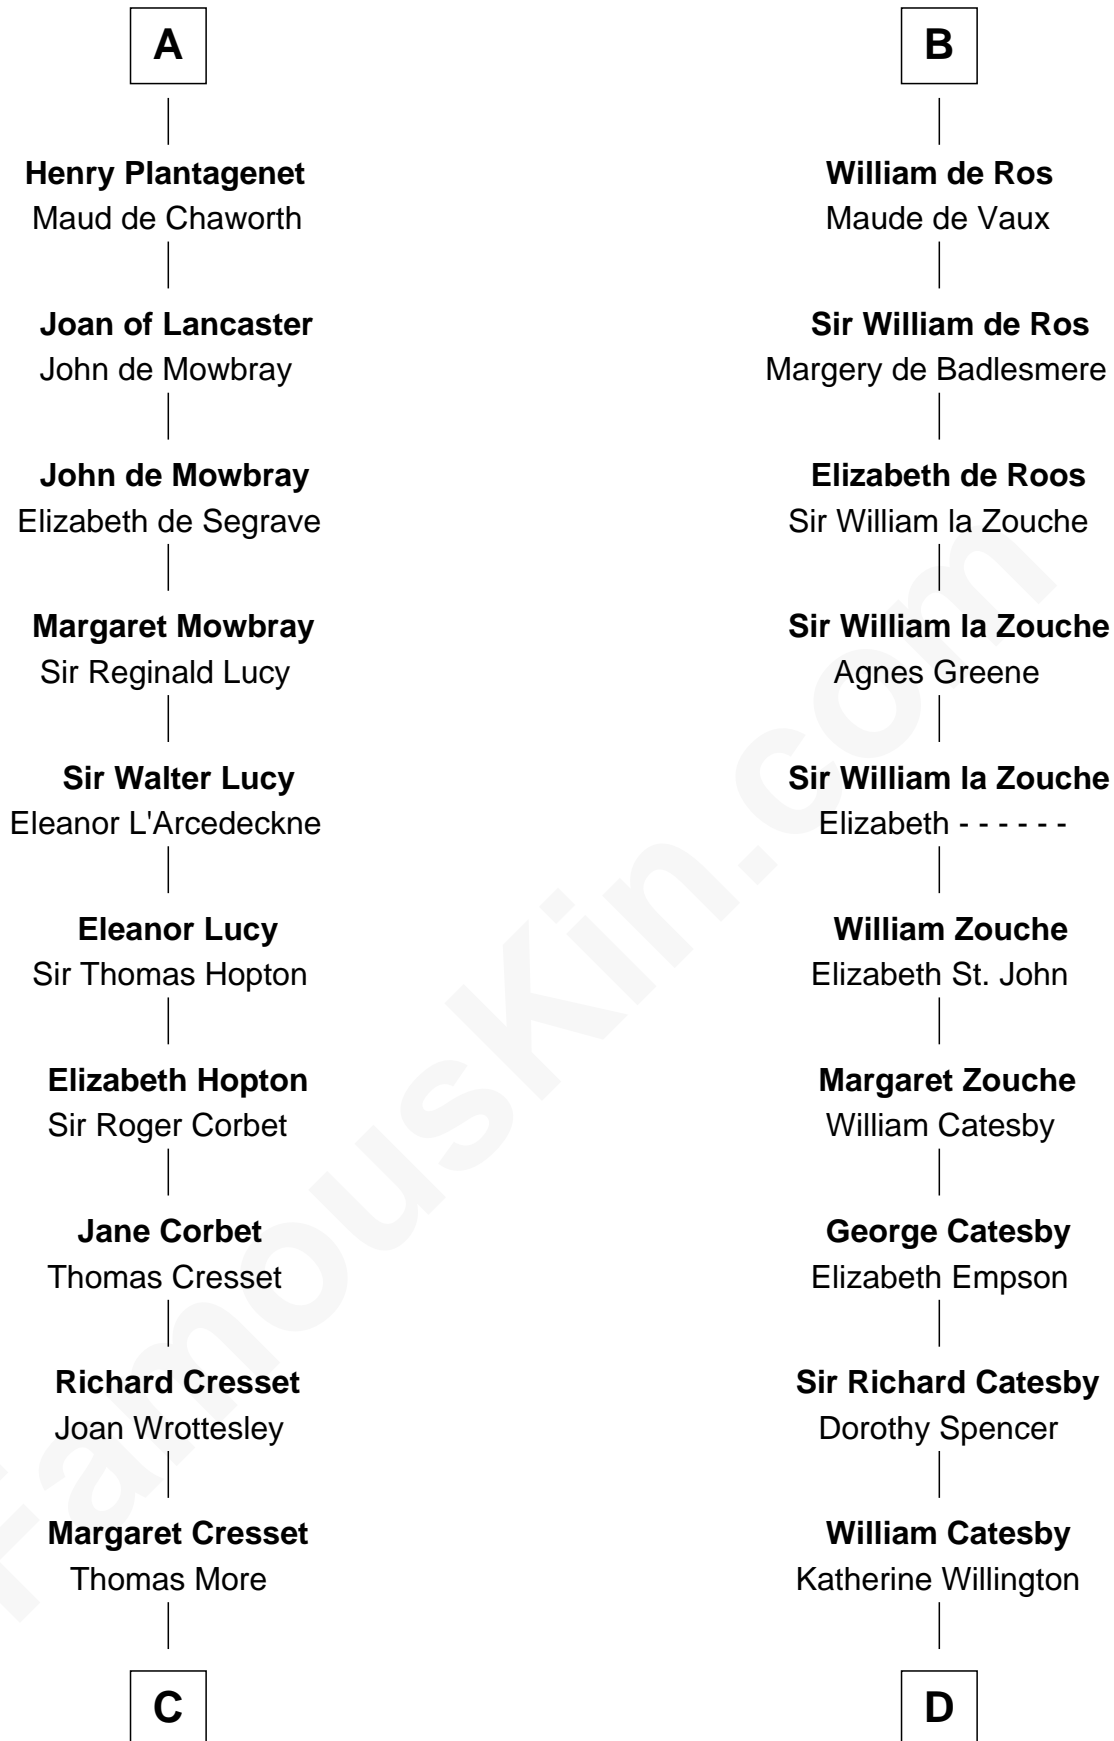

# FamousKin.com Relationship Chart of

**Richard More**

(c1614 - c1696) Mayflower passenger 1620

18th cousin 1 time removed of

**Robert Catesby**

Leader of Gunpowder Plot

**Eustace II of Boulogne**

*with wife  
Ida of Lorraine*

-----

**Marie of Boulogne**

Matthew, Count of Boulogne

**Rohese of Boulogne**

Sir Richard de Lucy

**Mathilde of Boulogne**

Henry I, Duke of Brabant

**Alice de Lucy**

Isabel - - - - -

**Blanche of Artois**

Edmund Plantagenet

**Isabel de Aubeney**

Sir Robert de Ros

**A**

**B**

**C**

**Jasper More**  
Elizabeth Smalley

**Katherine More**  
Col. Samuel More

**Richard More**  
*Mayflower passenger 1620*

**D**

**Sir William Catesby**  
Anne Throckmorton

**Robert Catesby**  
*Leader of Gunpowder Plot*