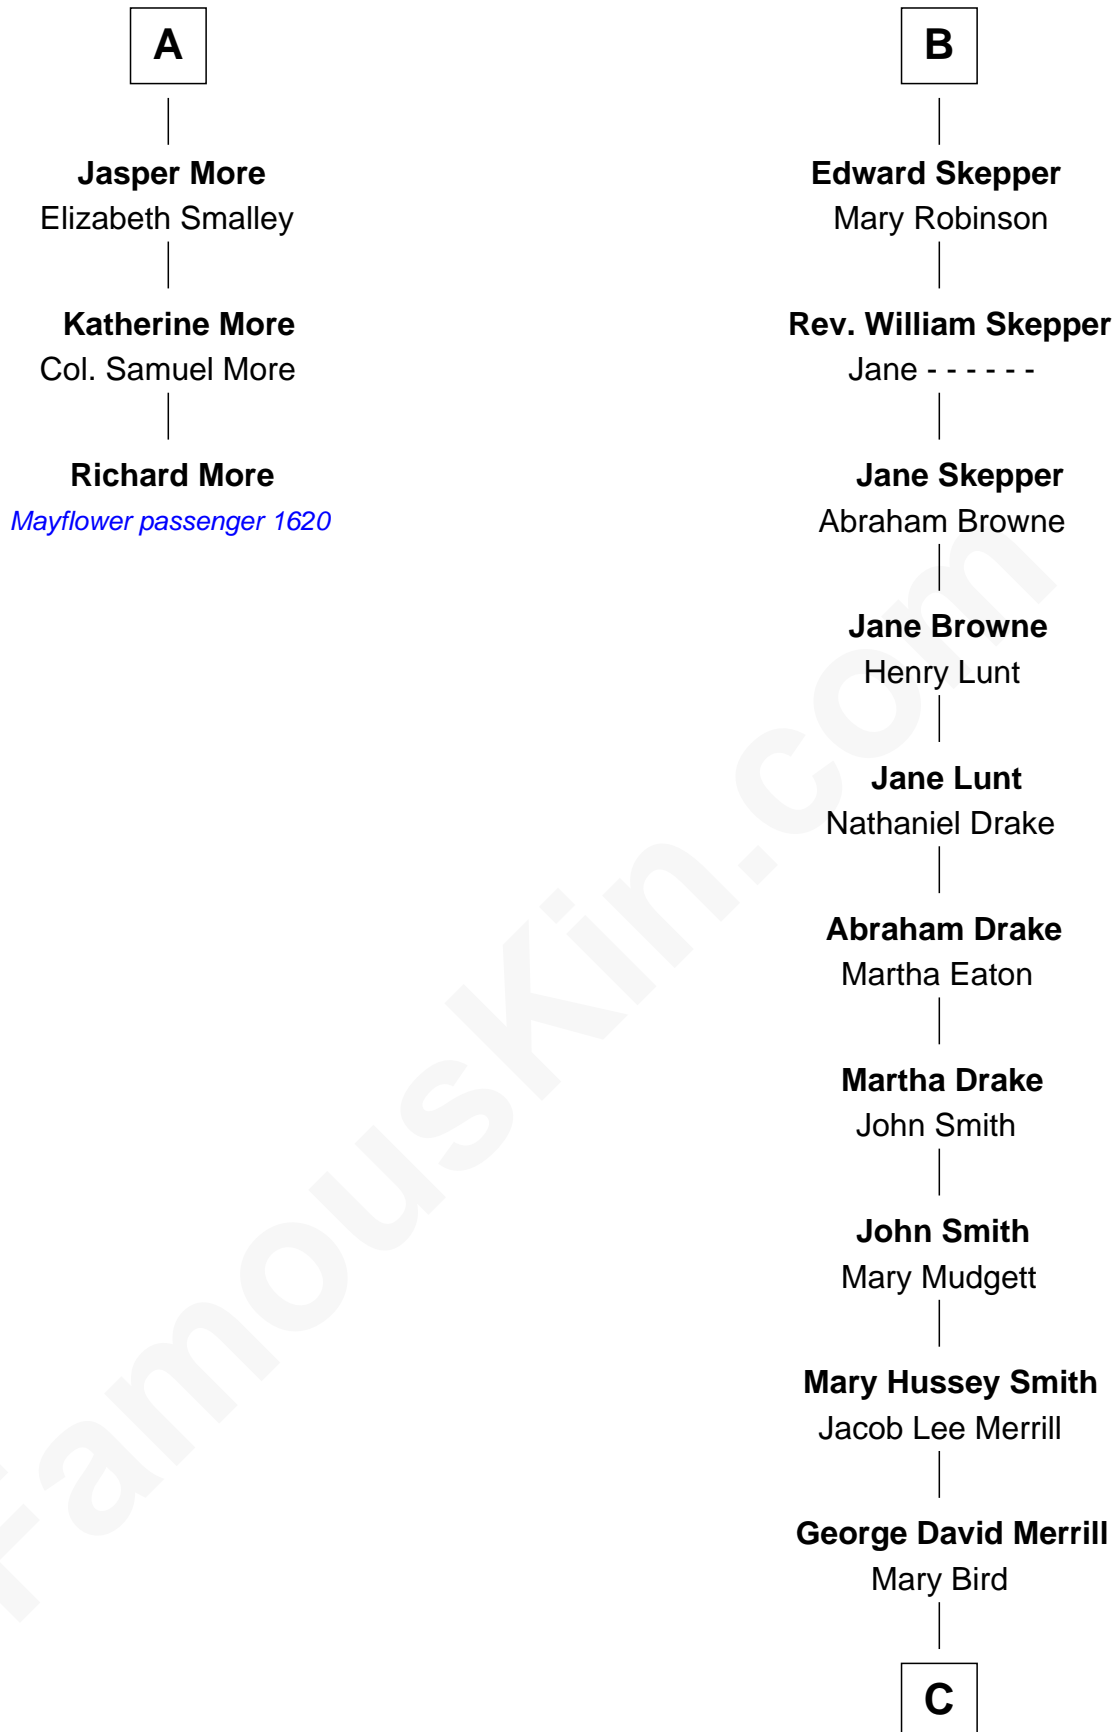

# FamousKin.com Relationship Chart of **Richard More**

*(c1614 - c1696) Mayflower passenger 1620*

**9th cousin 11 times removed of**

**Meghan Markle**

*Duchess of Sussex, TV Actress*

**Sir Hugh de Stafford**  
Philippa de Beauchamp

Michael de la Pole

**Isabel de la Pole**

Thomas Morley

**Anne Morley**

Sir John Hastings

**Elizabeth Hastings**

Sir Robert Hildyard

**Sir Piers Hildyard**

Joan de la See

**Isabel Hildyard**

Ralph Legard

**Joan Ledgard**

Richard Skepper

**B**

**C**

**Gertrude May Merrill**