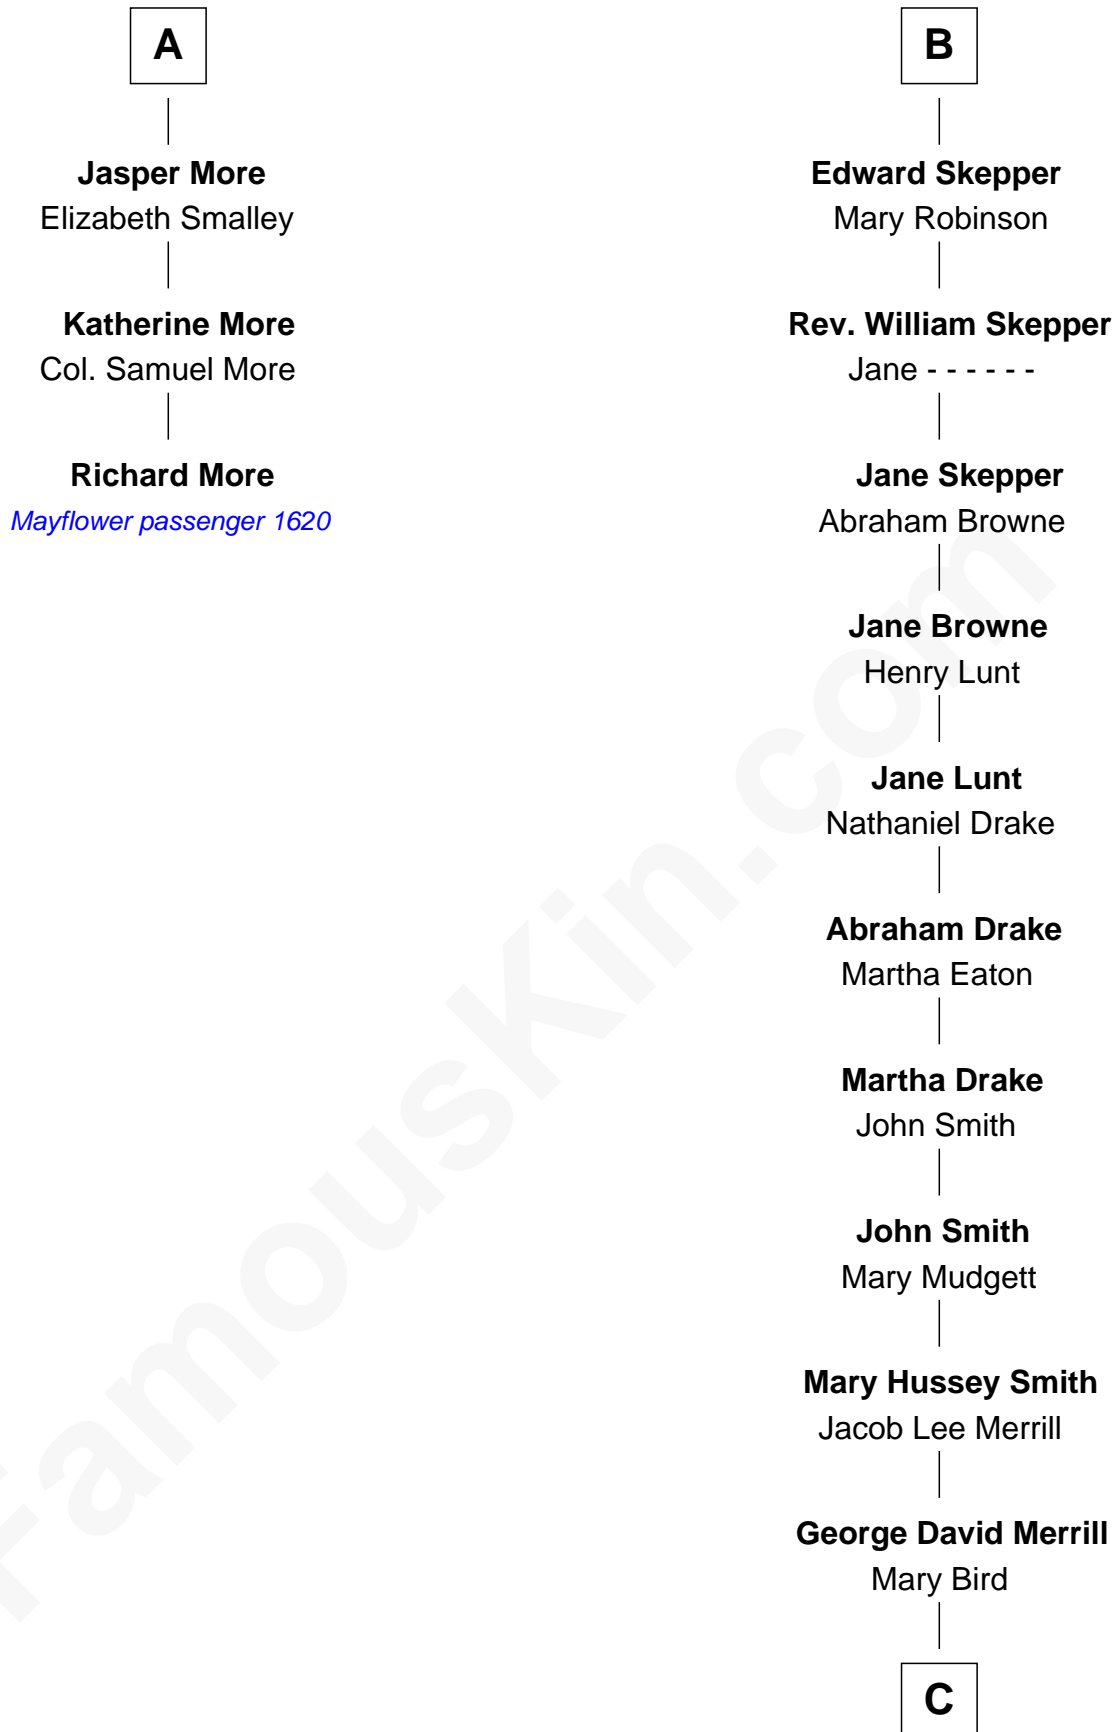

MAYFLOWER

FamousKin.com Relationship Chart of

Richard More

(c1614 - c1696) Mayflower passenger 1620

9th cousin 11 times removed of

Meghan Markle

Duchess of Sussex, TV Actress

Sir Philip le Despencer

Sir Philip le Despencer

Elizabeth de Tibetot

Margery Despencer

Sir Roger Wentworth

Sir Philip Wentworth

Mary Clifford

Elizabeth Wentworth

Sir Martin de la See

Joan de la See

Sir Piers Hildyard

Isabel Hildyard

Ralph Legard

Joan Ledgard

Richard Skepper

B

C