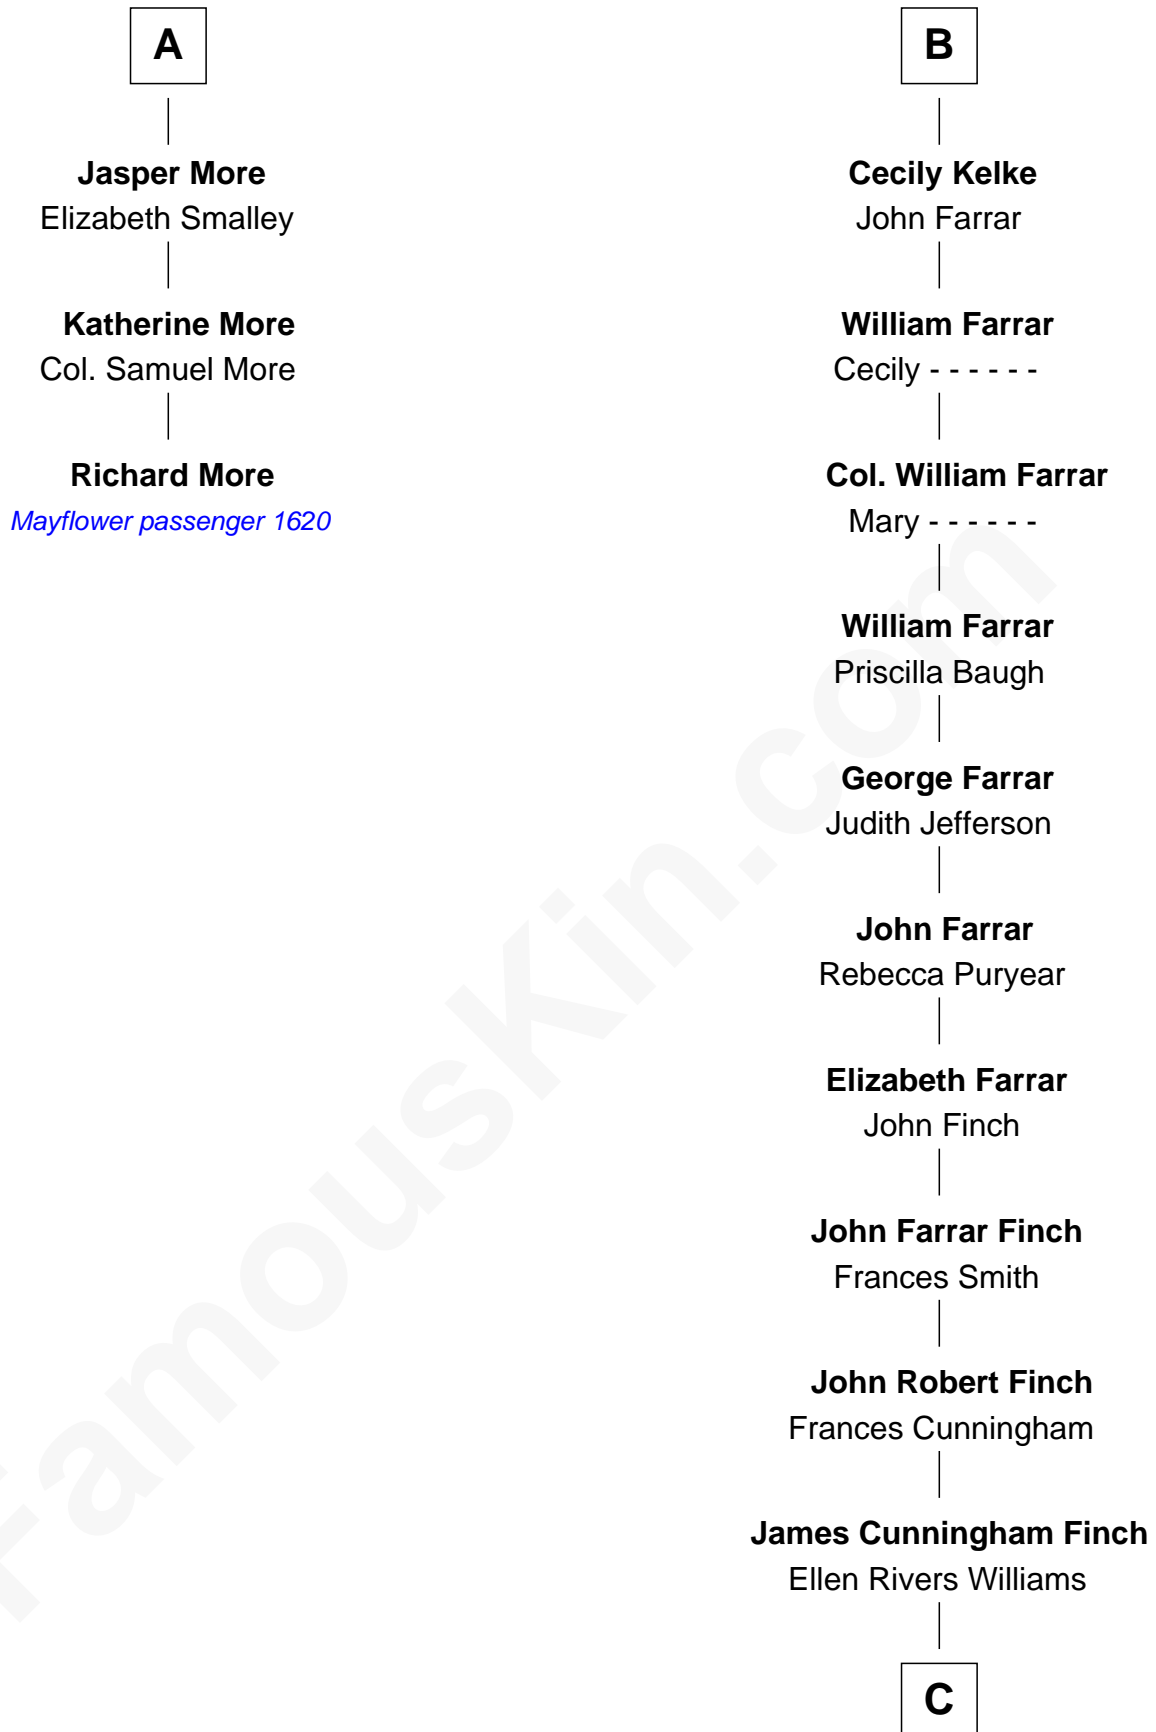

MAYFLOWER

FamousKin.com Relationship Chart of

Richard More

(c1614 - c1696) Mayflower passenger 1620

9th cousin 9 times removed of

Harper Lee

Author of *To Kill a Mockingbird*

C

—
Frances Cunningham Finch

Amasa Coleman Lee

—
Harper Lee

Author of To Kill a Mockingbird

FamousKin.com