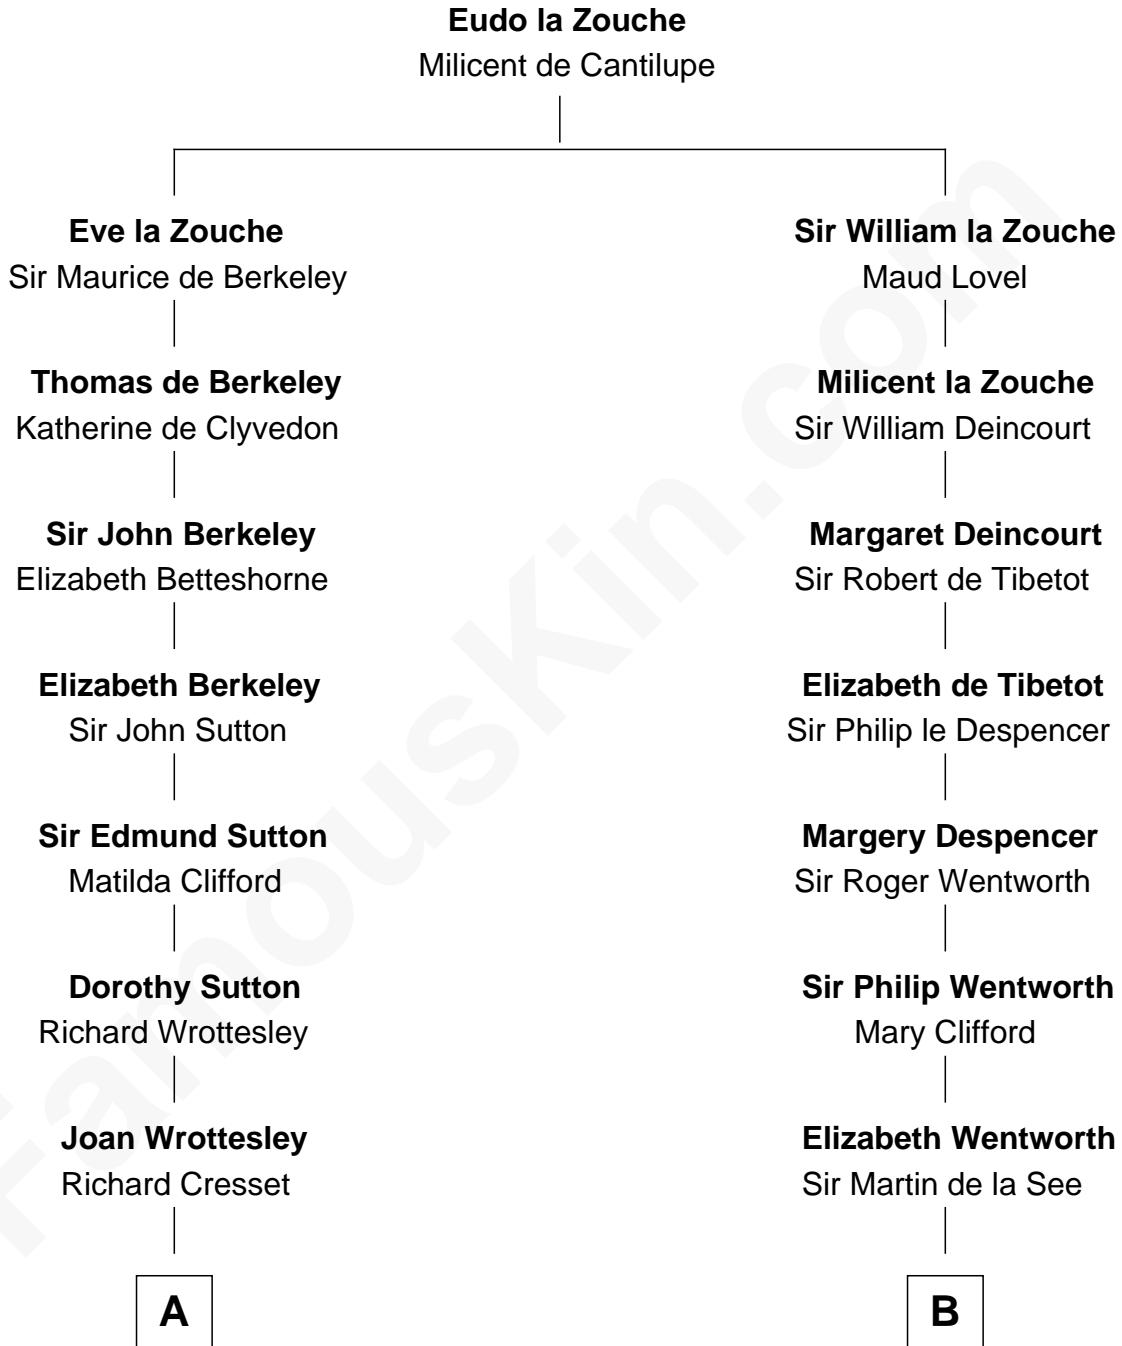

MAYFLOWER

FamousKin.com Relationship Chart of

Richard More

(c1614 - c1696) *Mayflower* passenger 1620

10th cousin 11 times removed of

Harper Lee

Author of To Kill a Mockingbird

C

John Farrar Finch

Frances Smith

John Robert Finch

Frances Cunningham

James Cunningham Finch

Ellen Rivers Williams

Frances Cunningham Finch

Amasa Coleman Lee