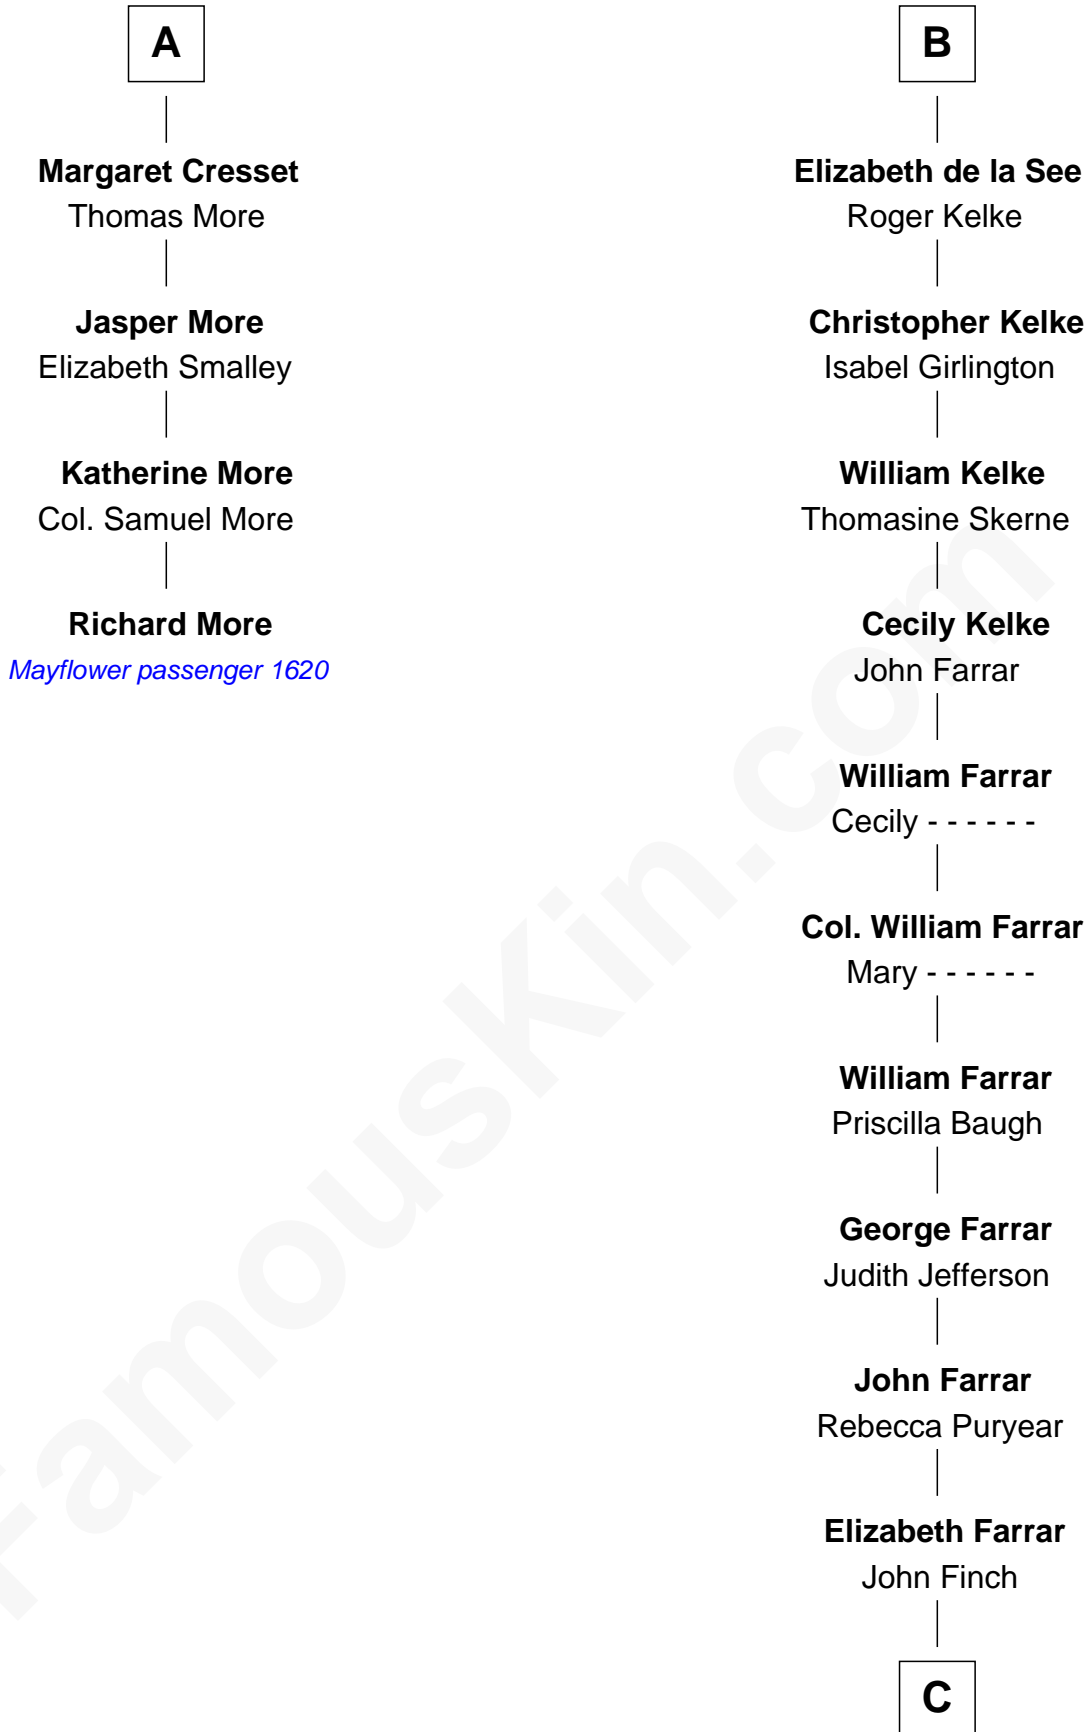

MAYFLOWER

FamousKin.com Relationship Chart of

Richard More

(c1614 - c1696) *Mayflower* passenger 1620

10th cousin 11 times removed of

Harper Lee

Author of To Kill a Mockingbird

C

John Farrar Finch

Frances Smith

John Robert Finch

Frances Cunningham

James Cunningham Finch

Ellen Rivers Williams

Frances Cunningham Finch

Amasa Coleman Lee