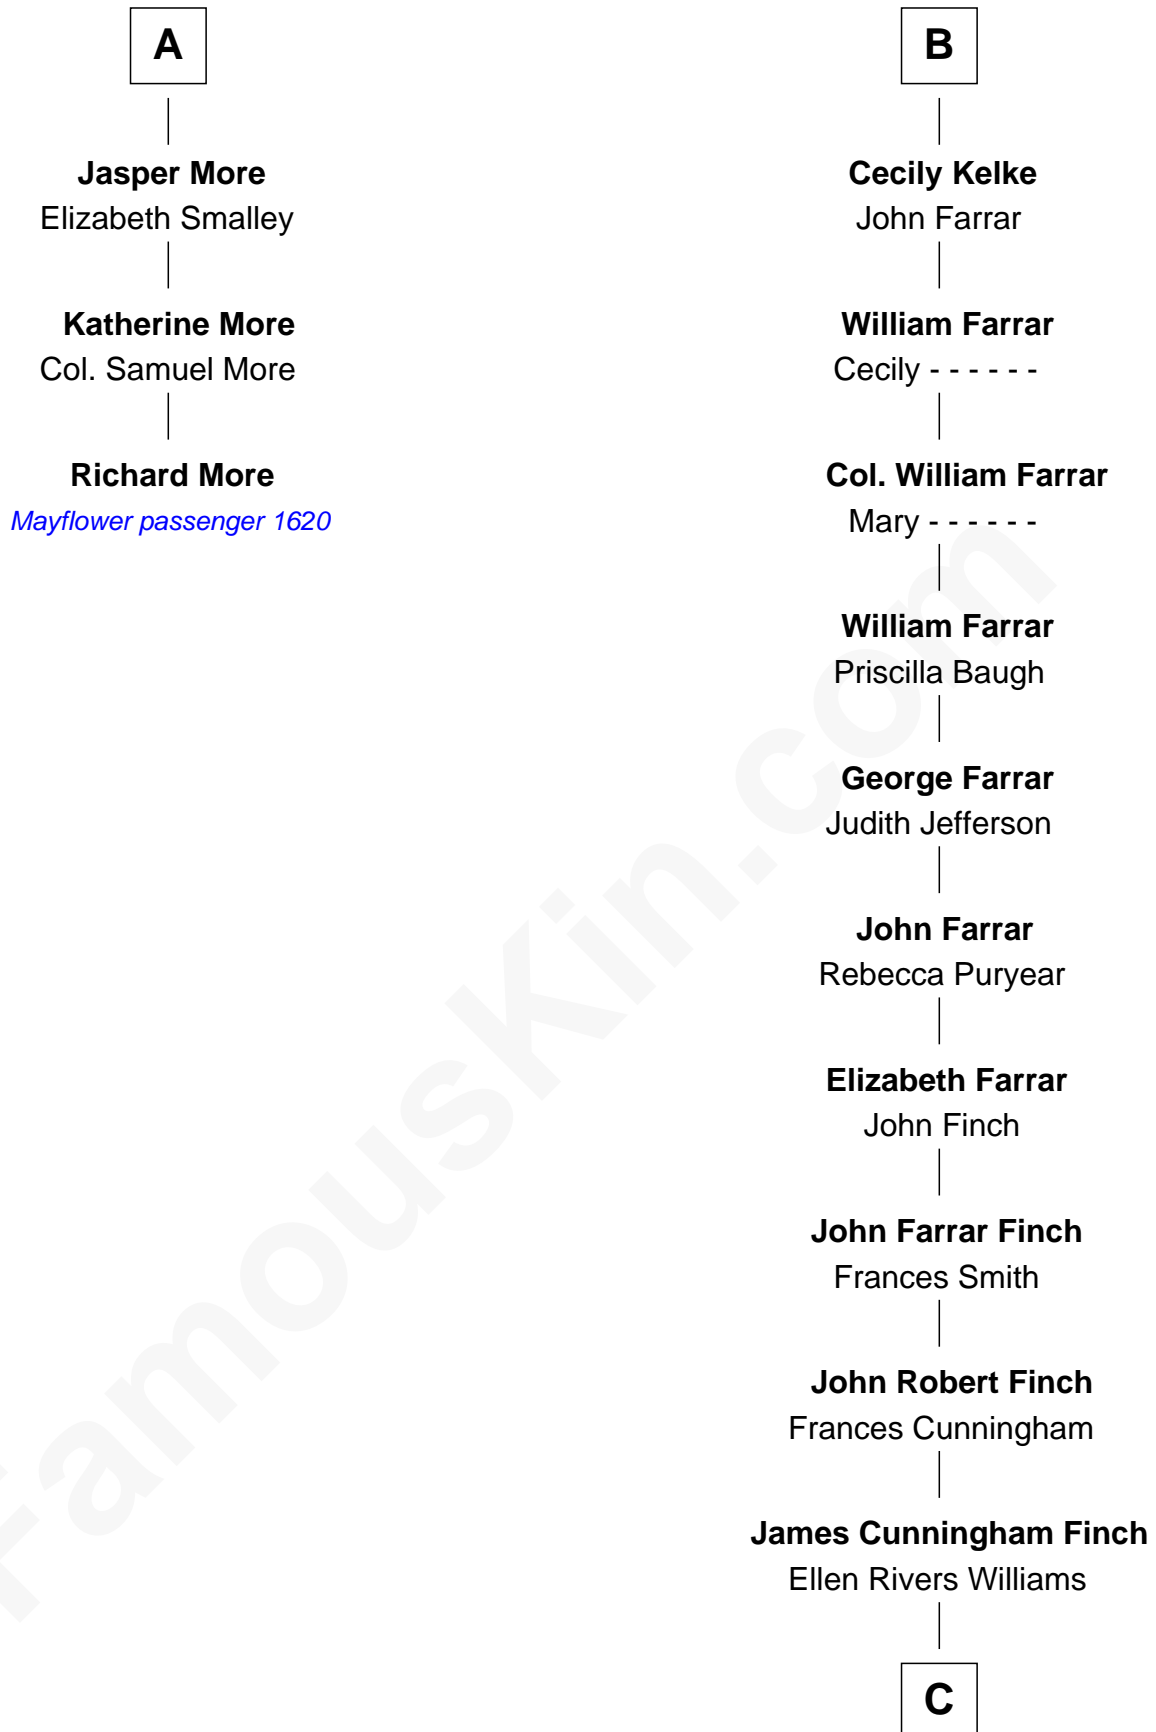

MAYFLOWER

FamousKin.com Relationship Chart of

Richard More

(c1614 - c1696) Mayflower passenger 1620

9th cousin 9 times removed of

Harper Lee

Author of *To Kill a Mockingbird*

Sir Philip le Despencer

Sir Philip le Despencer

Elizabeth de Tibetot

Margery Despencer

Sir Roger Wentworth

Sir Philip Wentworth

Mary Clifford

Elizabeth Wentworth

Sir Martin de la See

Elizabeth de la See

Roger Kelke

Christopher Kelke

Isabel Girlington

William Kelke

Thomasine Skerne

B

C