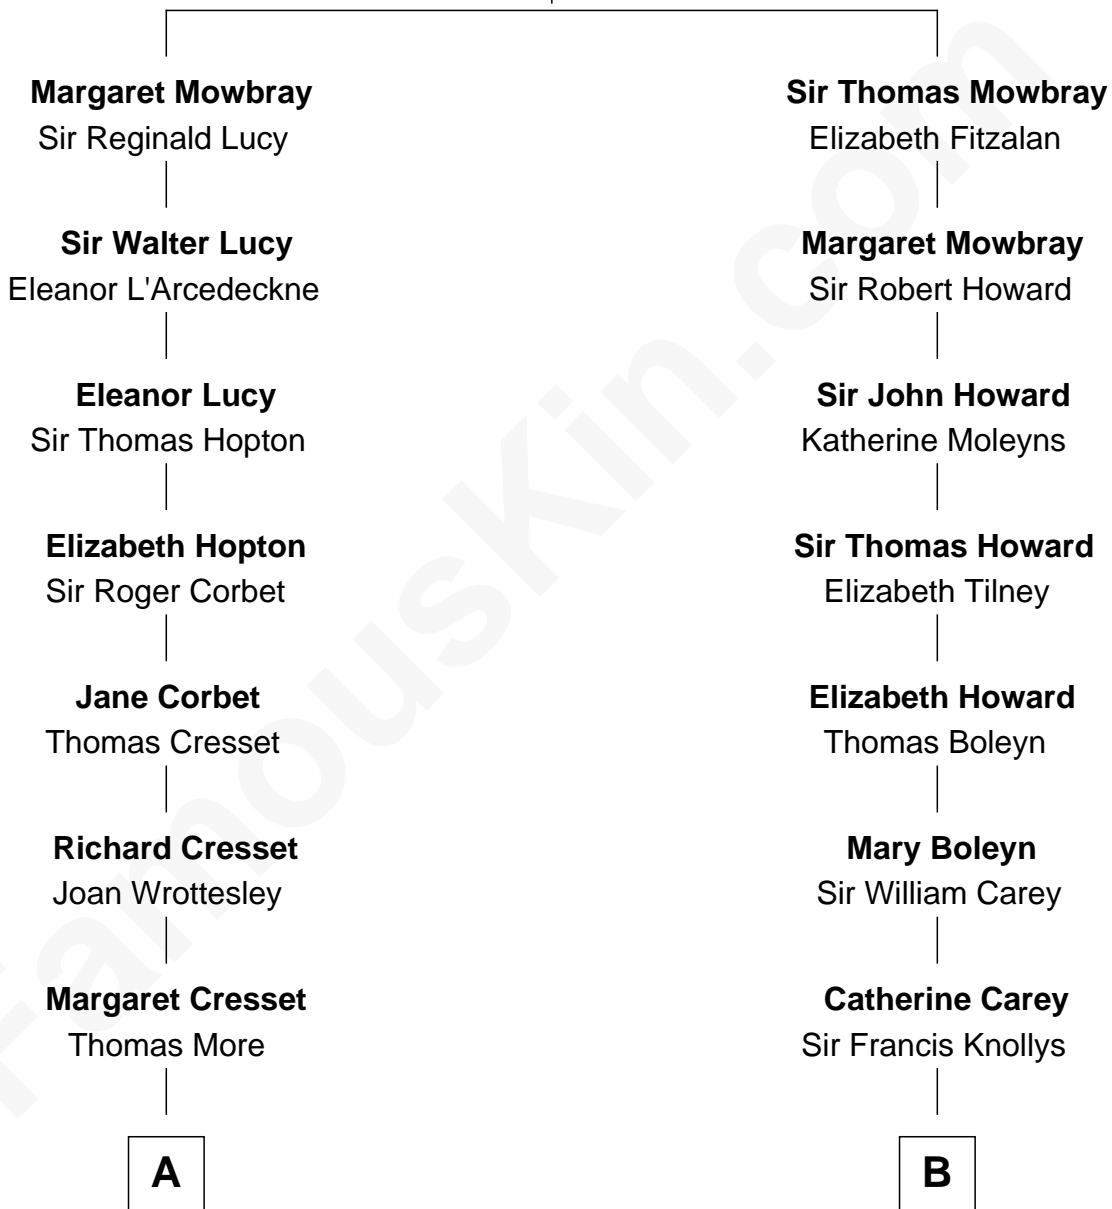

MAYFLOWER

FamousKin.com Relationship Chart of

Richard More

(c1614 - c1696) Mayflower passenger 1620

9th cousin 12 times removed of

John Cena

Movie Actor and WWE Pro Wrestler

John de Mowbray
Elizabeth de Segrave