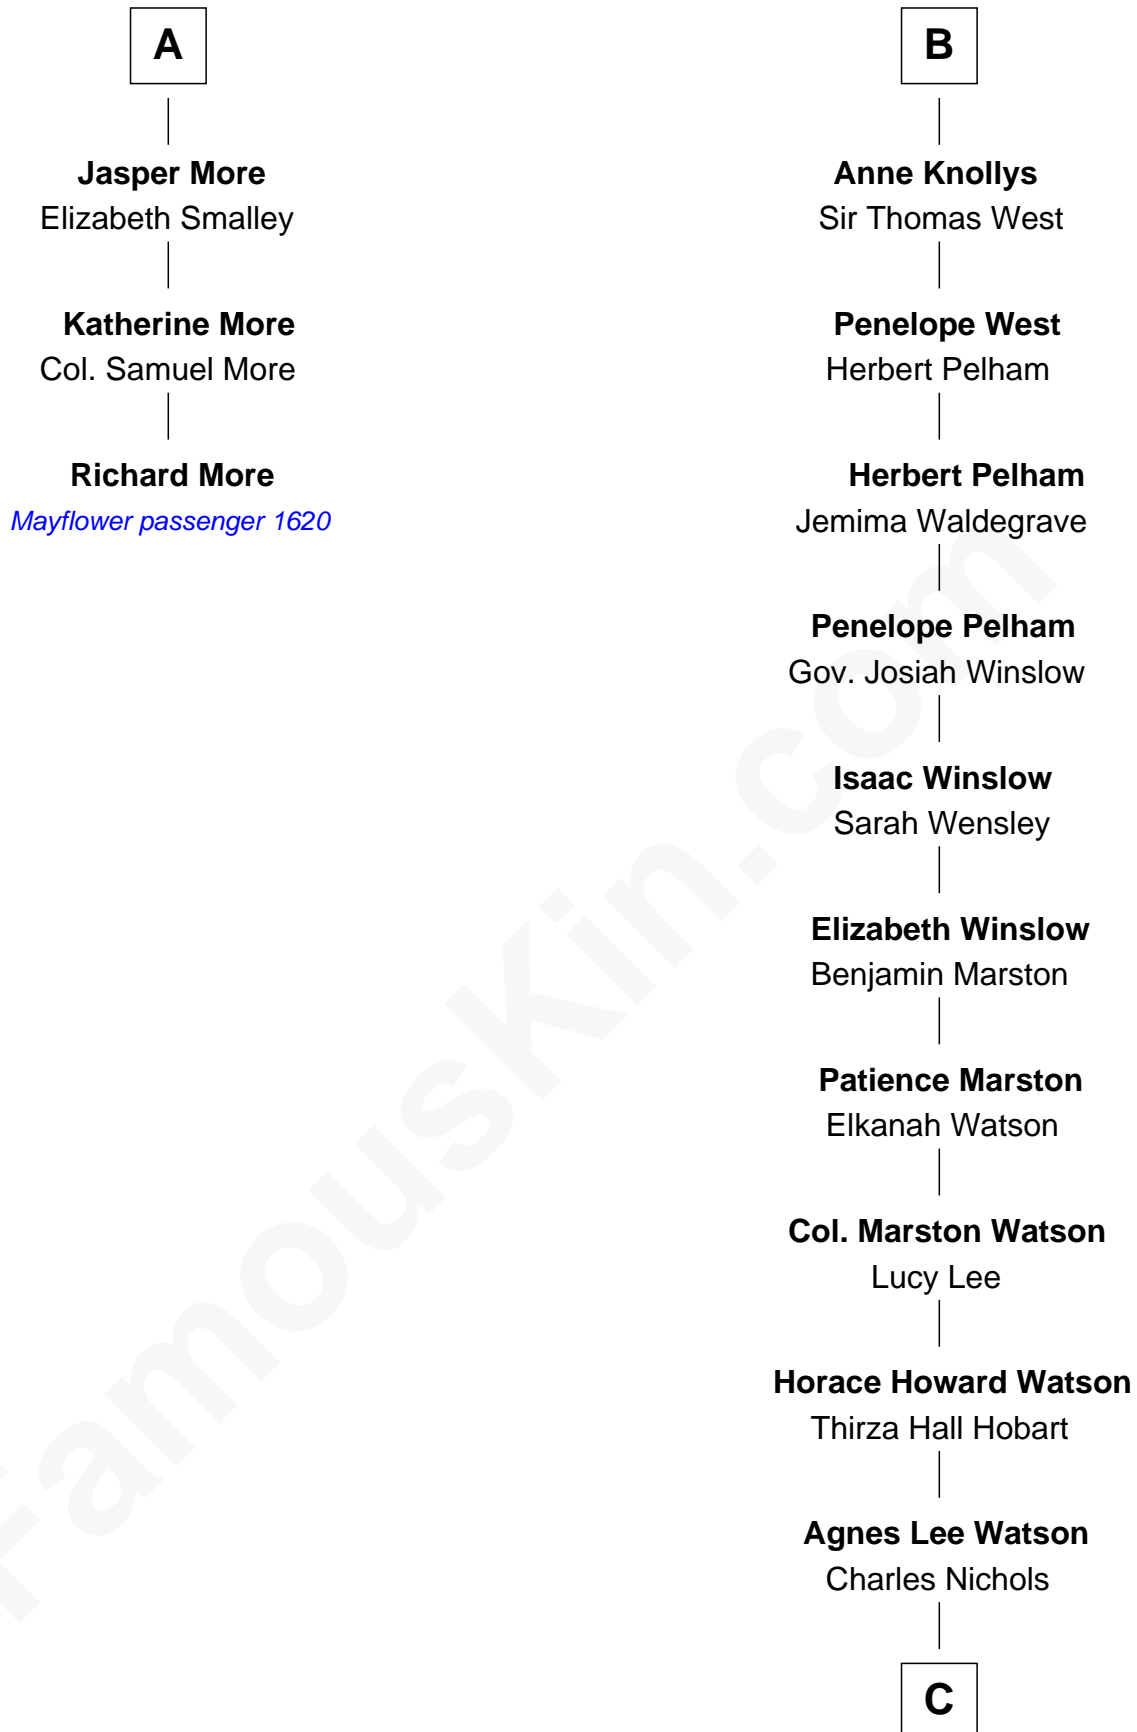

MAYFLOWER

FamousKin.com Relationship Chart of

Richard More

(c1614 - c1696) Mayflower passenger 1620

9th cousin 12 times removed of

John Cena

Movie Actor and WWE Pro Wrestler

John de Mowbray
Elizabeth de Segrave

C

Charles H. Nichols

Martha Emma Dix

Charles Nichols

Julia Ellen Skelton

Natalie Nichols

Ulysses John Lupien

Carol Frances Lupien