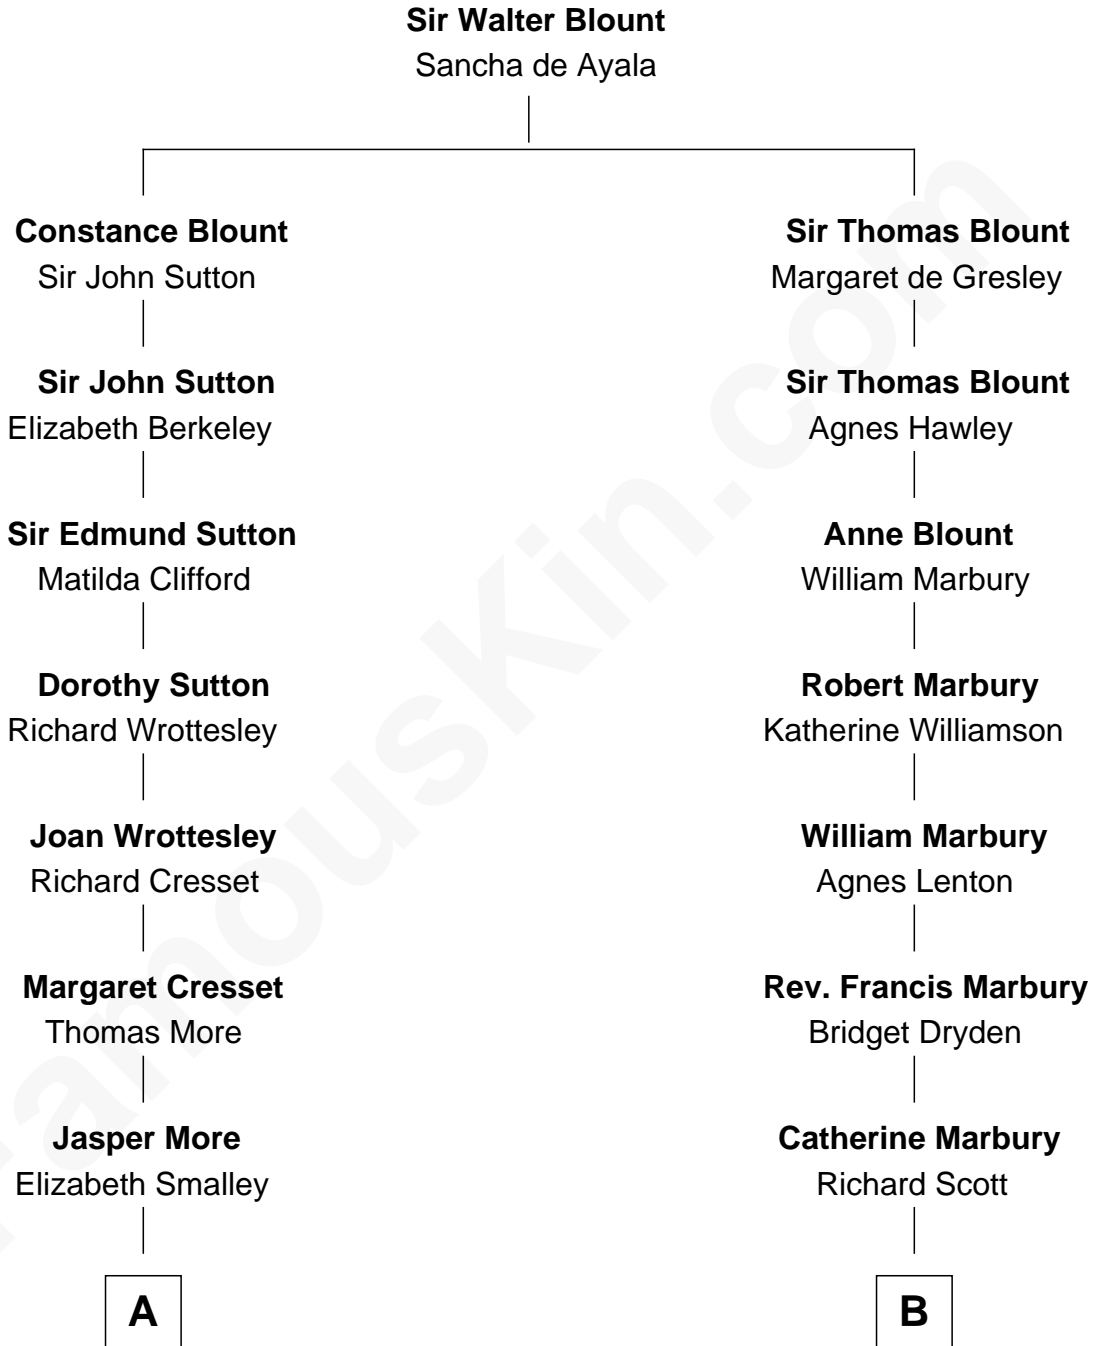

MAYFLOWER

FamousKin.com Relationship Chart of **Richard More**

(c1614 - c1696) Mayflower passenger 1620

8th cousin 6 times removed of

Henry Clay Folger

Founder of Folger Shakespeare Library and Chairman of Standard Oil

A

Katherine More
Col. Samuel More

Richard More
Mayflower passenger 1620

B

Mary Scott
Christopher Holder

Mary Holder
Peleg Slocum

Peleg Slocum
Rebecca Bennett

Peleg Slocum
Elizabeth Brown

Rebecca Slocum
George Folger

Samuel Brown Folger
Nancy F. Hiller

Henry Clay Folger
Eliza Jane Clark

Henry Clay Folger
Chairman of Standard Oil