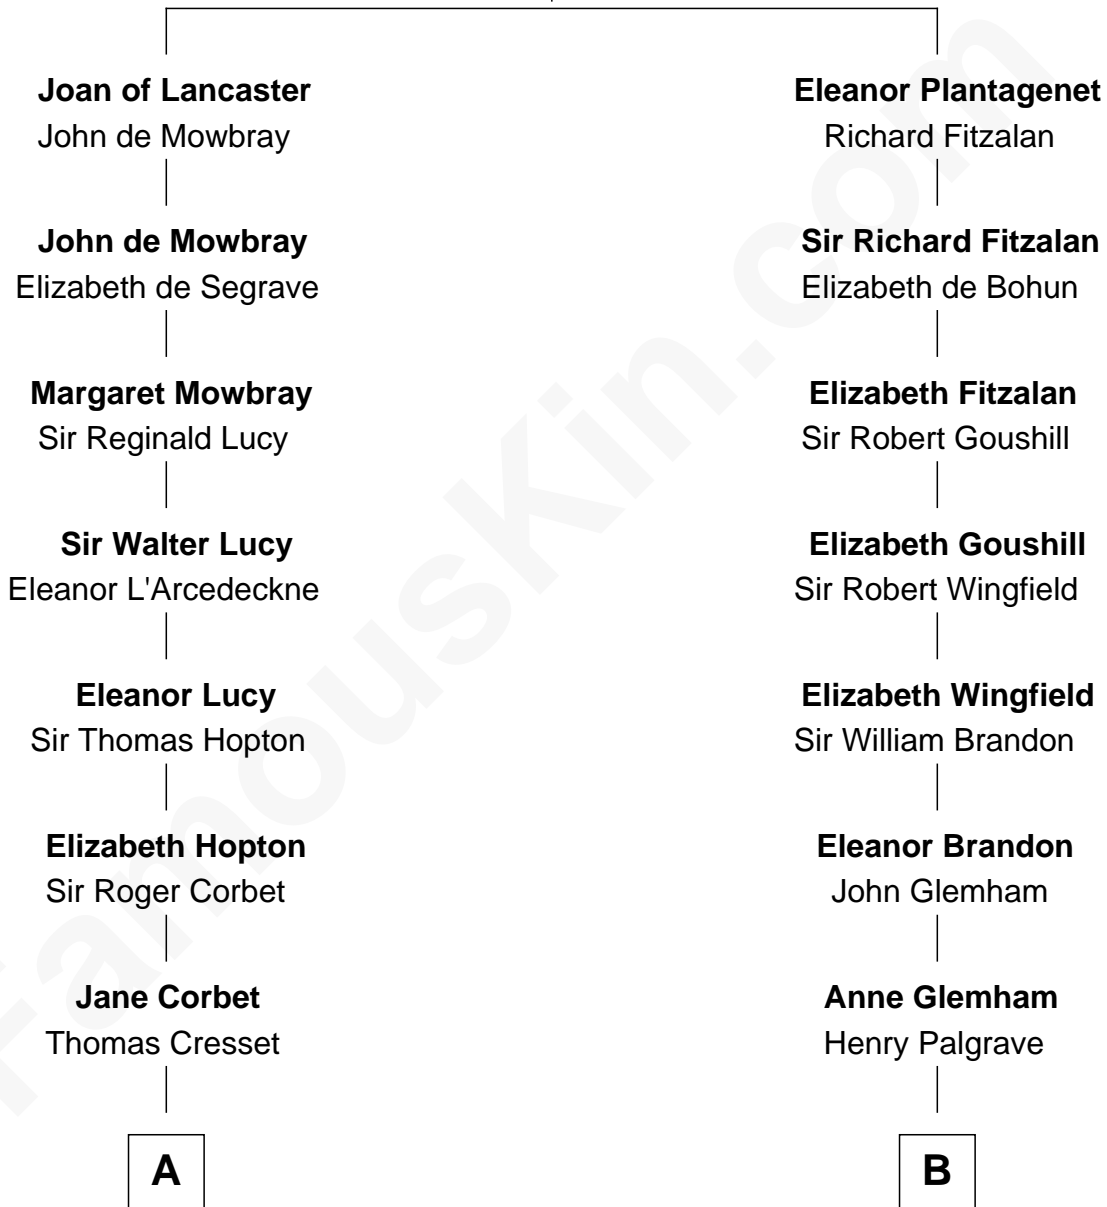

MAYFLOWER

FamousKin.com Relationship Chart of **Richard More**

(c1614 - c1696) Mayflower passenger 1620

11th cousin 7 times removed of

Henry Clay Folger

Founder of Folger Shakespeare Library and Chairman of Standard Oil

Henry Plantagenet
Maud de Chaworth

C

Henry Clay Folger

Eliza Jane Clark

Henry Clay Folger

Chairman of Standard Oil

FamousKin.com