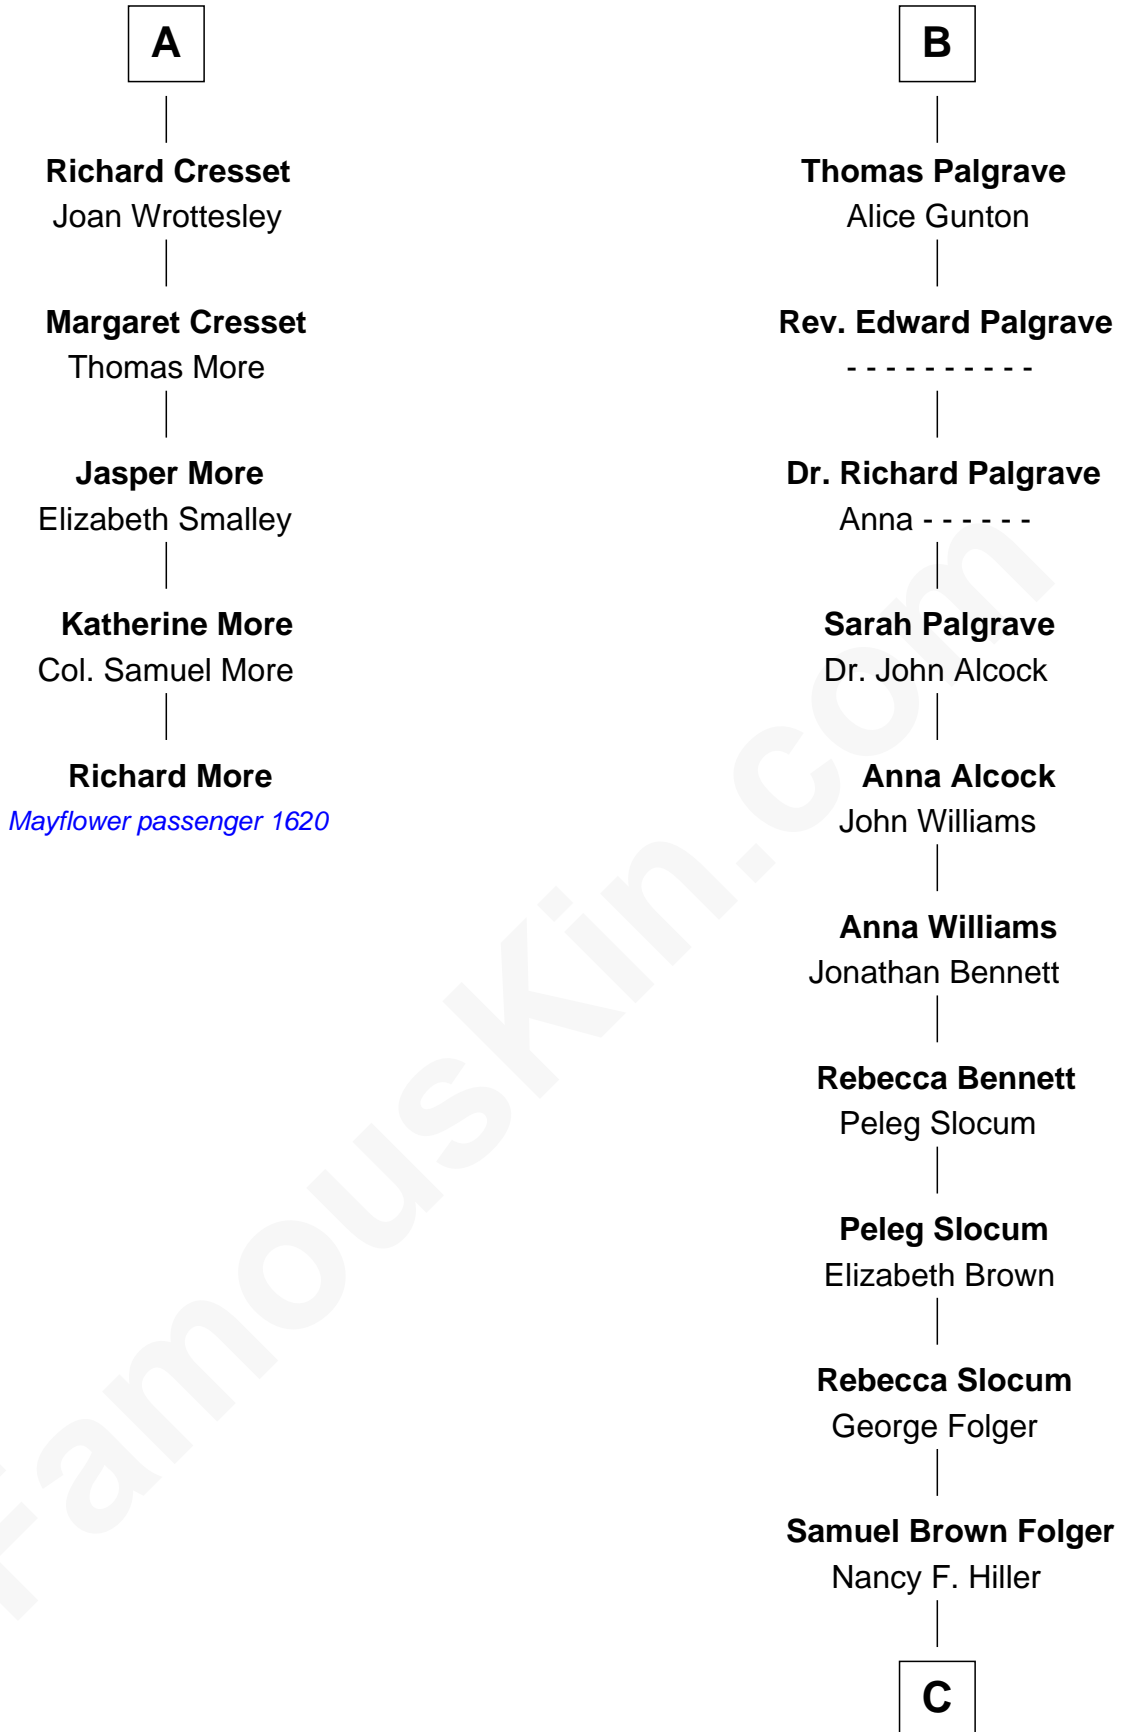

MAYFLOWER

FamousKin.com Relationship Chart of **Richard More**

(c1614 - c1696) Mayflower passenger 1620

11th cousin 7 times removed of

Henry Clay Folger

Founder of Folger Shakespeare Library and Chairman of Standard Oil

Henry Plantagenet
Maud de Chaworth

C

Henry Clay Folger

Eliza Jane Clark

Henry Clay Folger

Chairman of Standard Oil

FamousKin.com