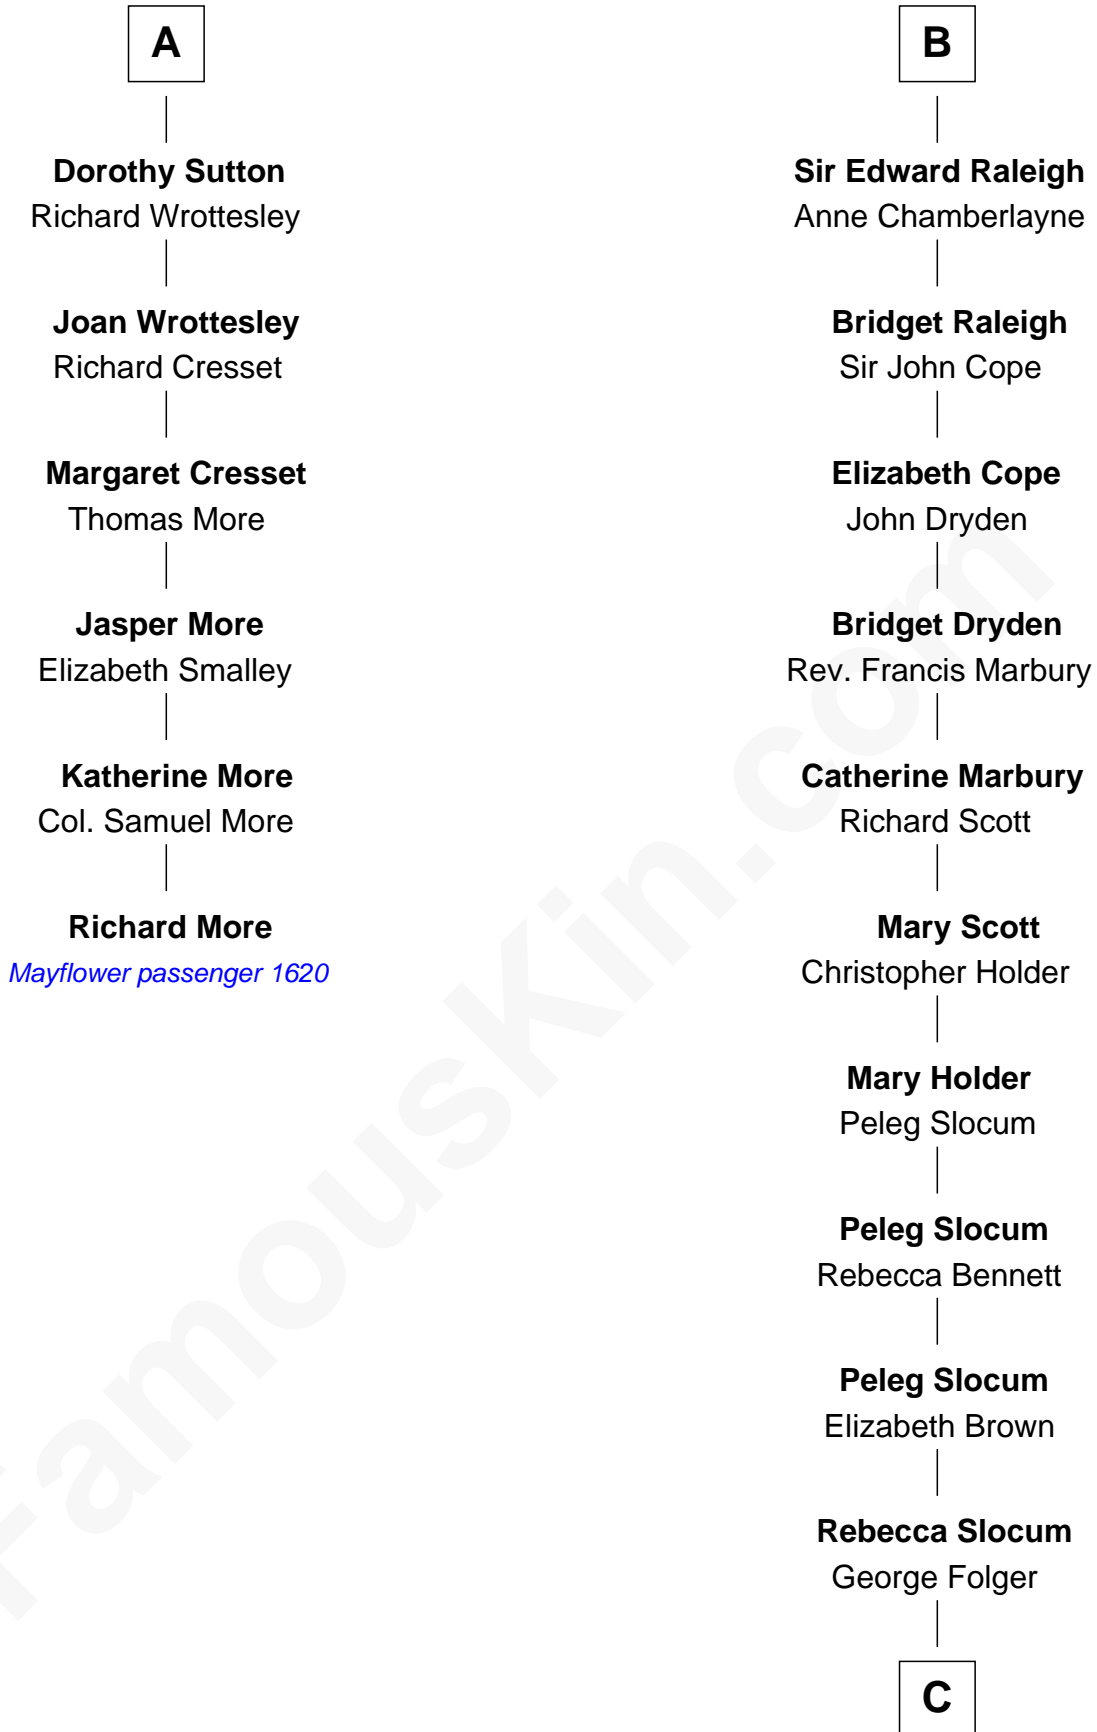

# FamousKin.com Relationship Chart of Richard More

(c1614 - c1696) Mayflower passenger 1620

12th cousin 7 times removed of

**Henry Clay Folger**

Founder of Folger Shakespeare Library and Chairman of Standard Oil

**A**

**Hugh le Despencer**

Eleanor de Clare

**Sir Edward le Despencer**

Anne de Ferrers

**Edward Despencer**

Elizabeth Burghersh

**Margaret Despencer**

Robert de Ferrers

**Phillippa Ferrers**

Sir Thomas Greene

**Elizabeth Greene**

William Raleigh

**Sir Edward Raleigh**

Margaret Verney

**B**

**C**

—  
**Samuel Brown Folger**

Nancy F. Hiller

—  
**Henry Clay Folger**

Eliza Jane Clark

—  
**Henry Clay Folger**

*Chairman of Standard Oil*

FamousKin.com