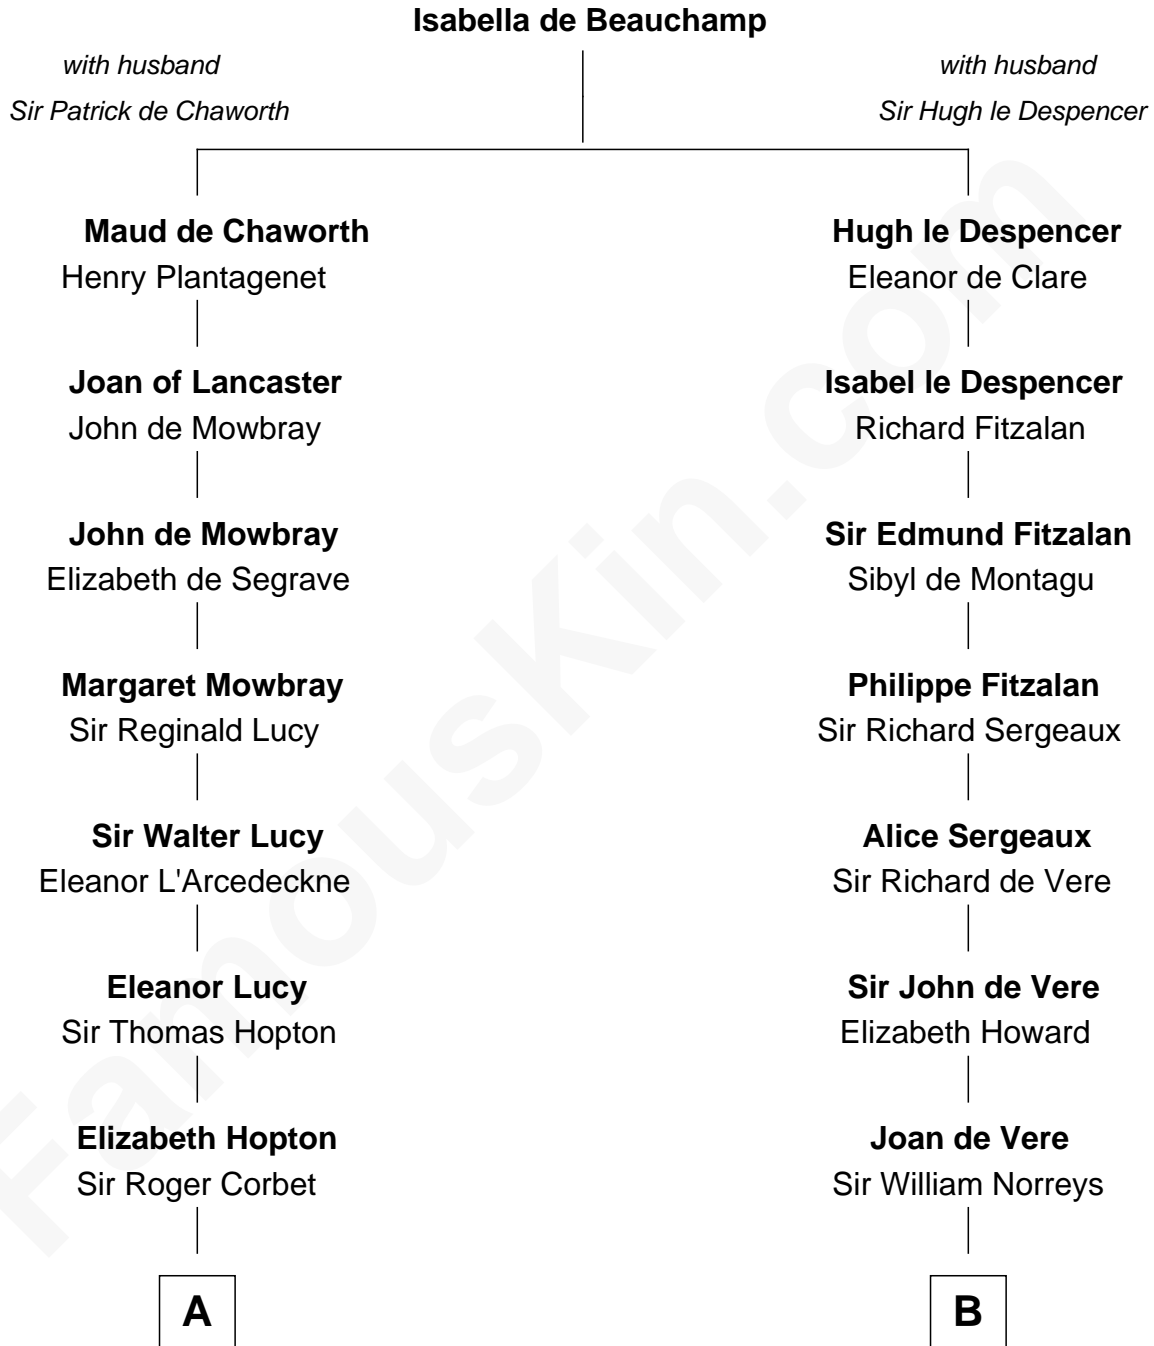

MAYFLOWER

FamousKin.com Relationship Chart of **Richard More**

(c1614 - c1696) Mayflower passenger 1620

12th cousin 4 times removed of

Samuel Howard

Boston Tea Party Participant

A

Jane Corbet
Thomas Cresset

Richard Cresset
Joan Wrottesley

Margaret Cresset
Thomas More

Jasper More
Elizabeth Smalley

Katherine More
Col. Samuel More

Richard More
Mayflower passenger 1620

B

Margaret Norreys
Gilbert Bullock

Thomas Bullock
Alice Kingsmill