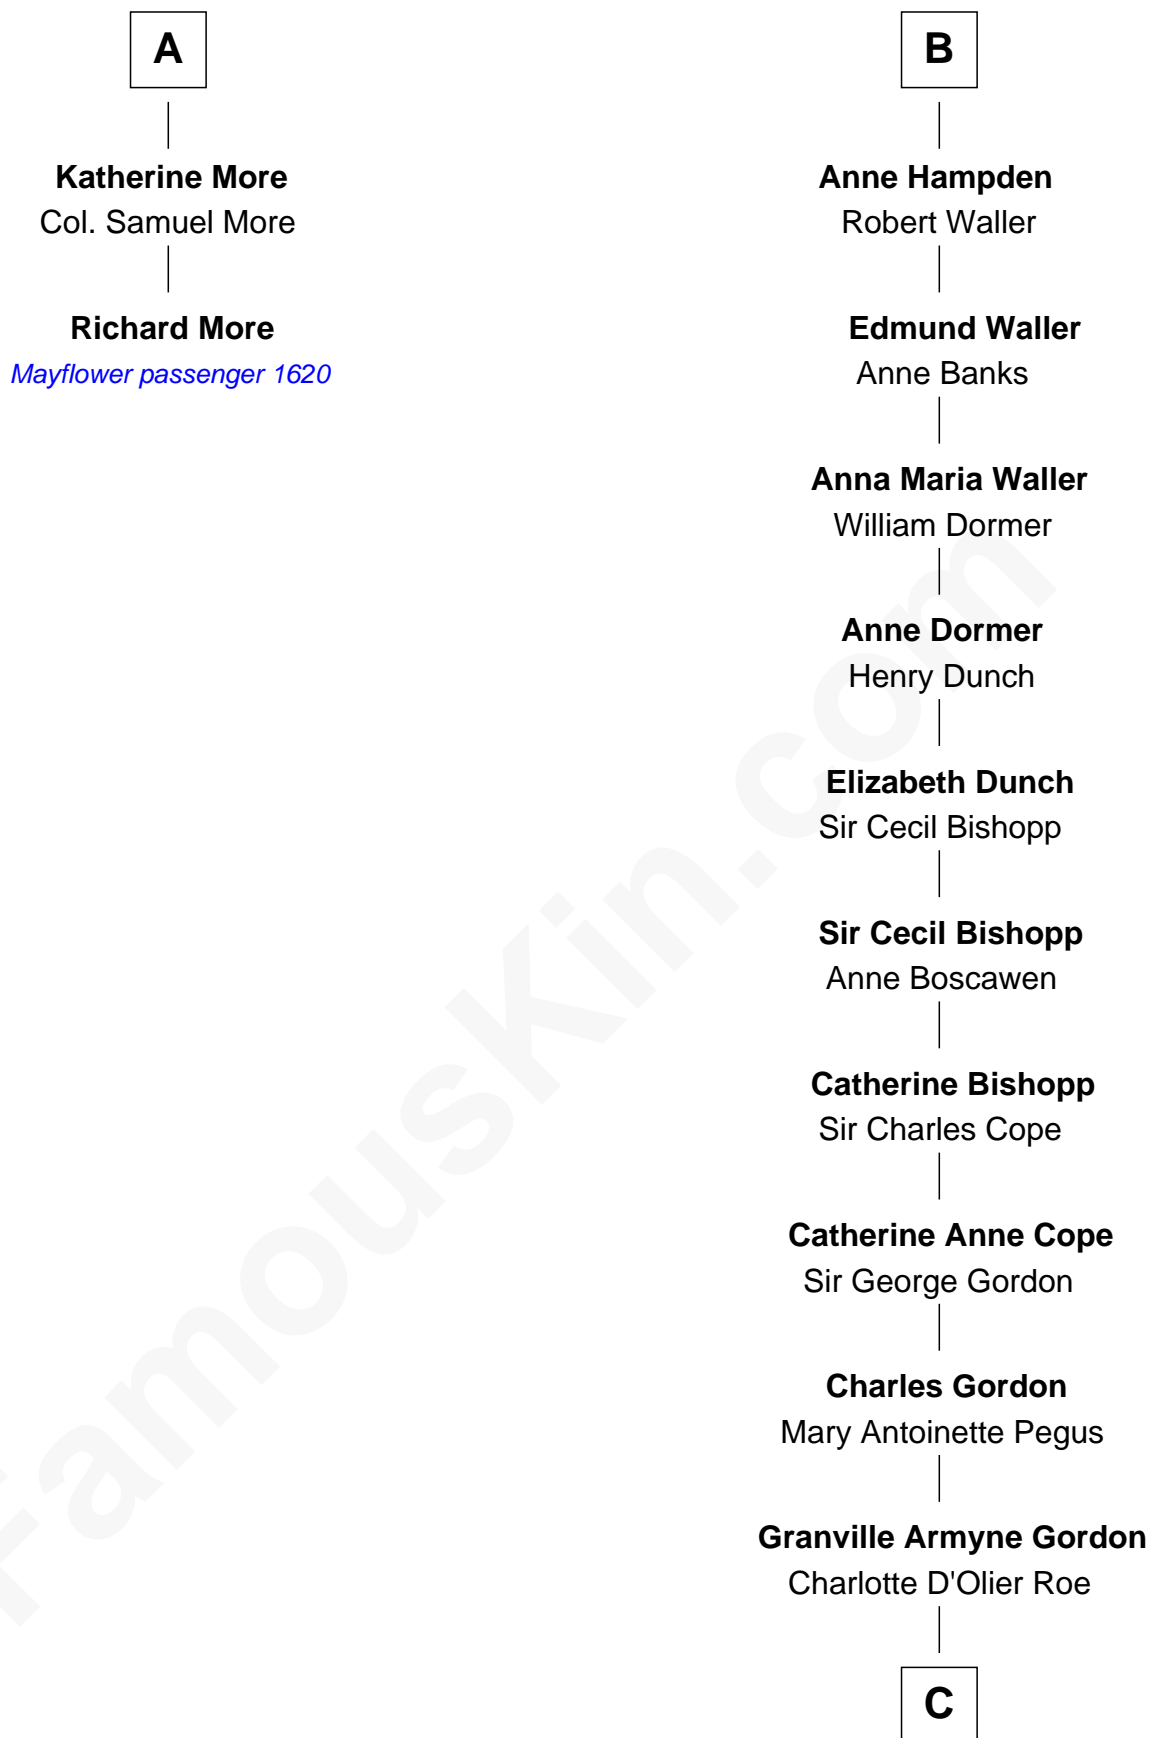

MAYFLOWER

FamousKin.com Relationship Chart of Richard More

(c1614 - c1696) Mayflower passenger 1620

8th cousin 13 times removed of

Cara Delevingne

Fashion Model and Movie Actress

C

Armyne Evelyne Gordon

Sir Lionel Lawson Faudel-Phillips

Anne Margaret Faudel-Phillips

John Vincent Sheffield

Jane Armyne Sheffield

Sir Jocelyn Edward Greville Stevens

Pandora Anne Stevens

Charles Hamar Delevingne

Cara Delevingne

Model and Actress